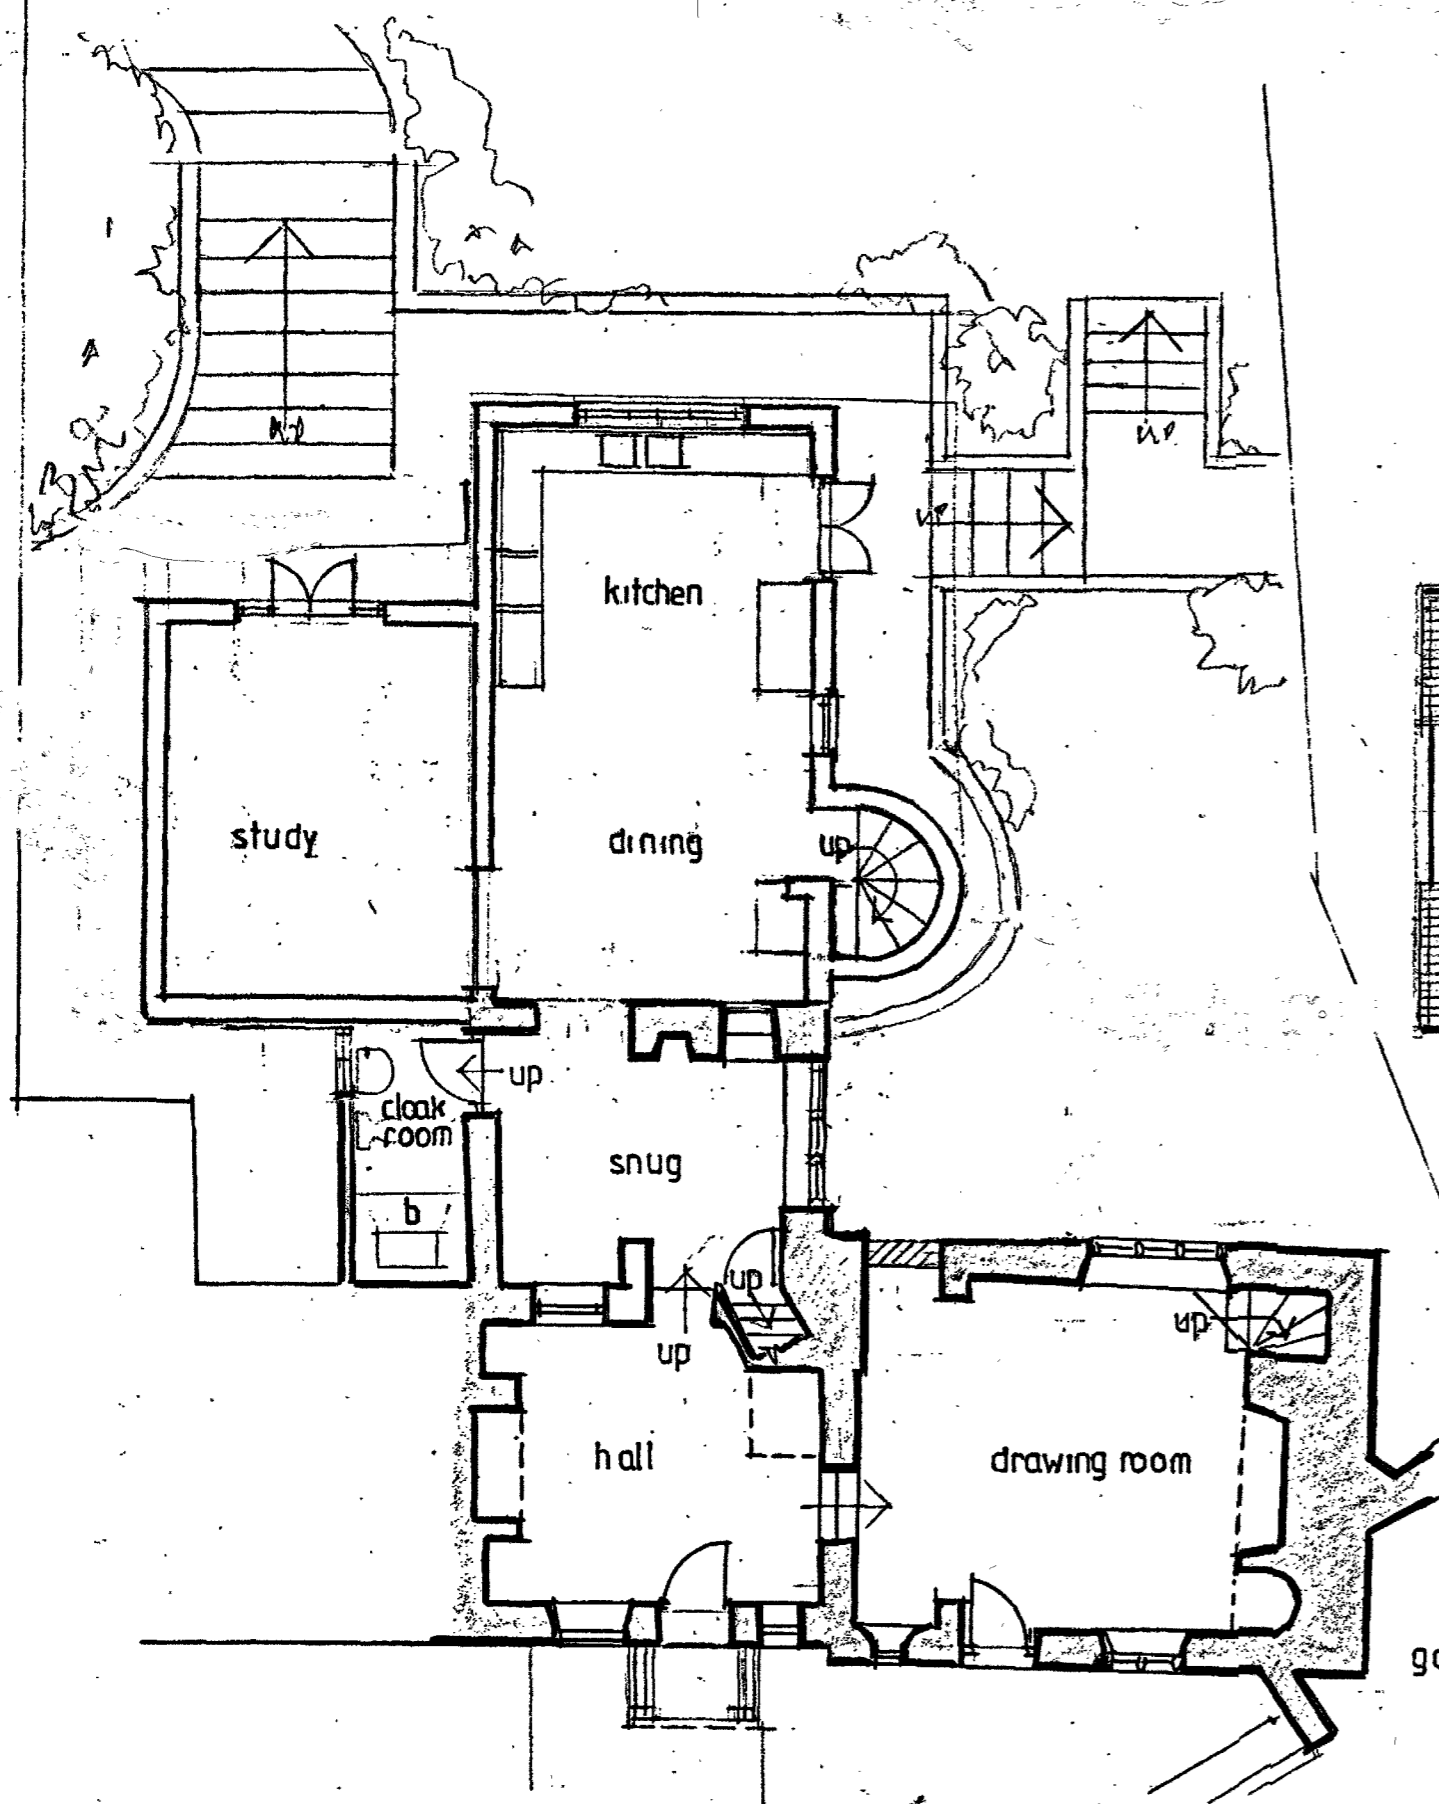

north west elevation

north east elevation

ground floor plan

first floor plan

**RICHARD MERRETT+ARCHITECTURE**  
 6 Chapel Gardens, Stretton on Fosse, Moreton in Marsh, Glos. GL569SL  
 Tel 01608 662078 e-mail merrettarc@btinternet.com

Project: Proposed installation of woodfired cookstove and flue at  
 Medlar Cottage, 27 Taynton, Burford.

Client: MRS ALLYSON COLEMAN

Drawing: EXISTING PLANS AND ELEVATIONS

Date: February 2024

Scale: 1:100 @ A2

Drawing no: 2024/15/01