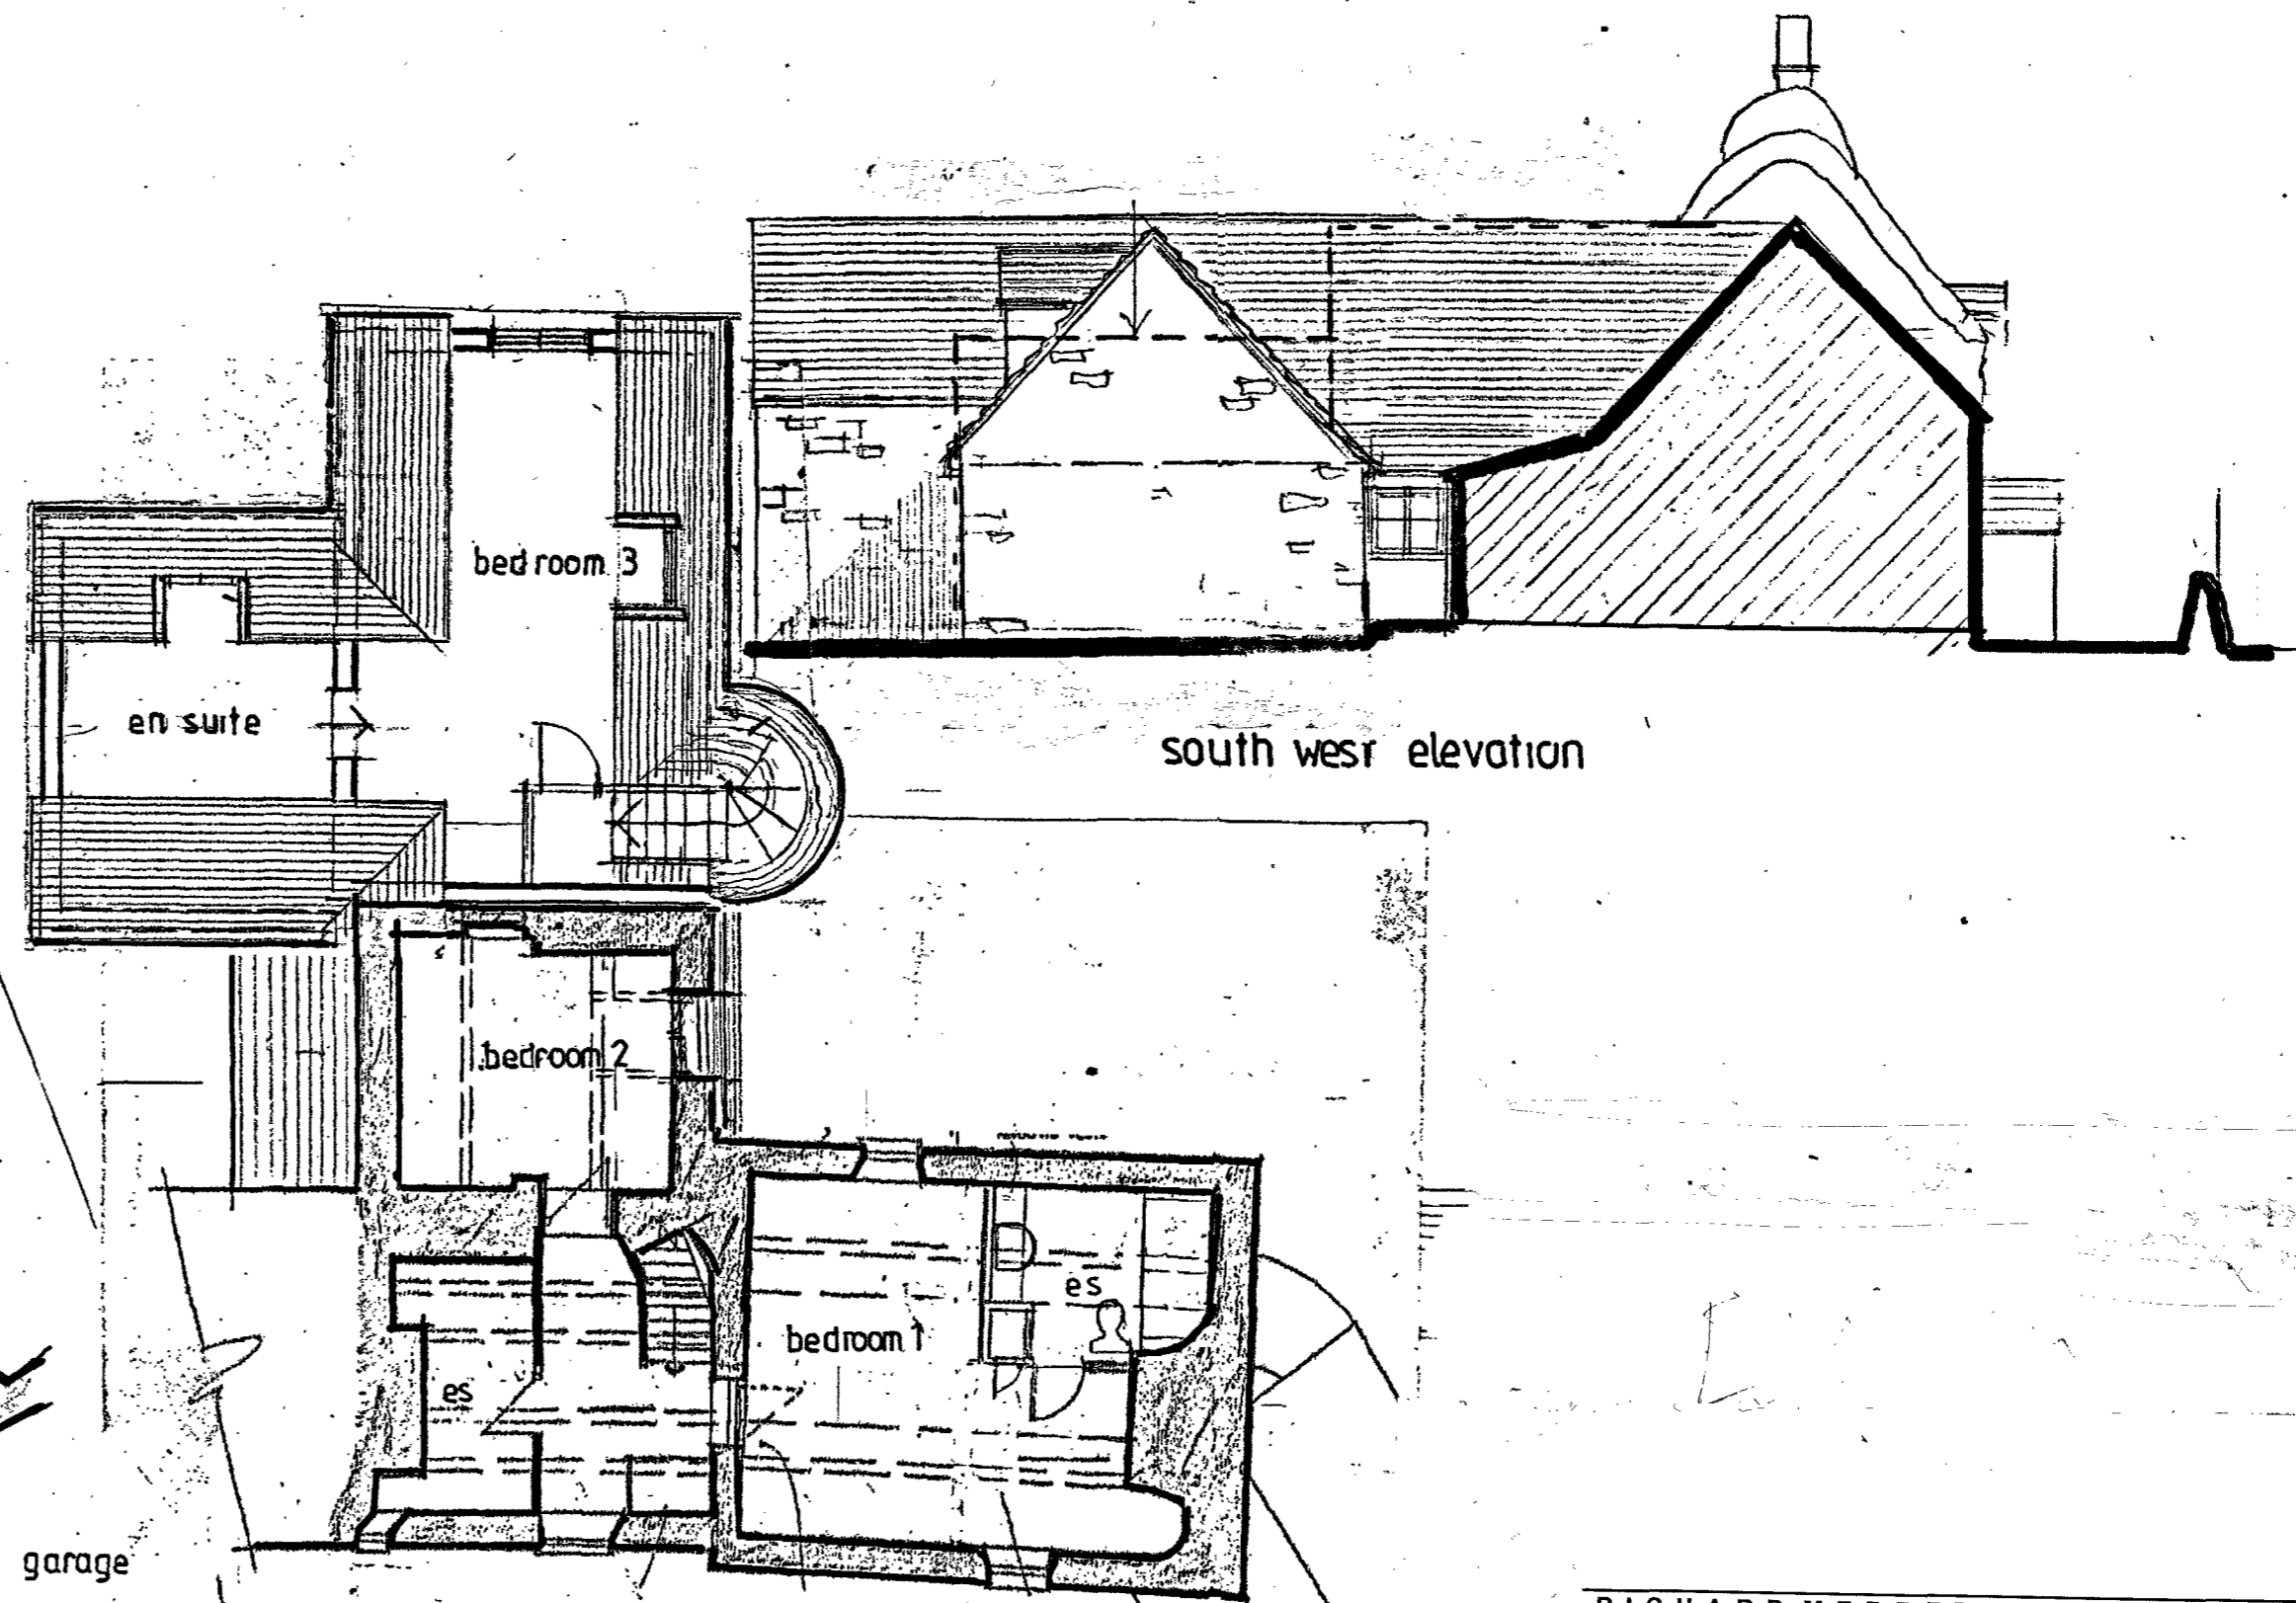

north west elevation

north east elevation

ground floor plan

first floor plan

**RICHARD MERRETT+ARCHITECTURE**  
 6 Chapel Gardens, Stretton on Fosse, Moreton in Marsh, Glos. GL569SL  
 Tel 01608 662078 e-mail merrettarc@btinternet.com

Project: Proposed installation of woodfired cookstove and flue at  
 Medlar Cottage, 27 Taynton, Burford.

Client: MRS ALLYSON COLEMAN

Drawing: EXISTING PLANS AND ELEVATIONS

Date: February 2024

Scale: 1:100 @ A2

Drawing no: 2024/15/01