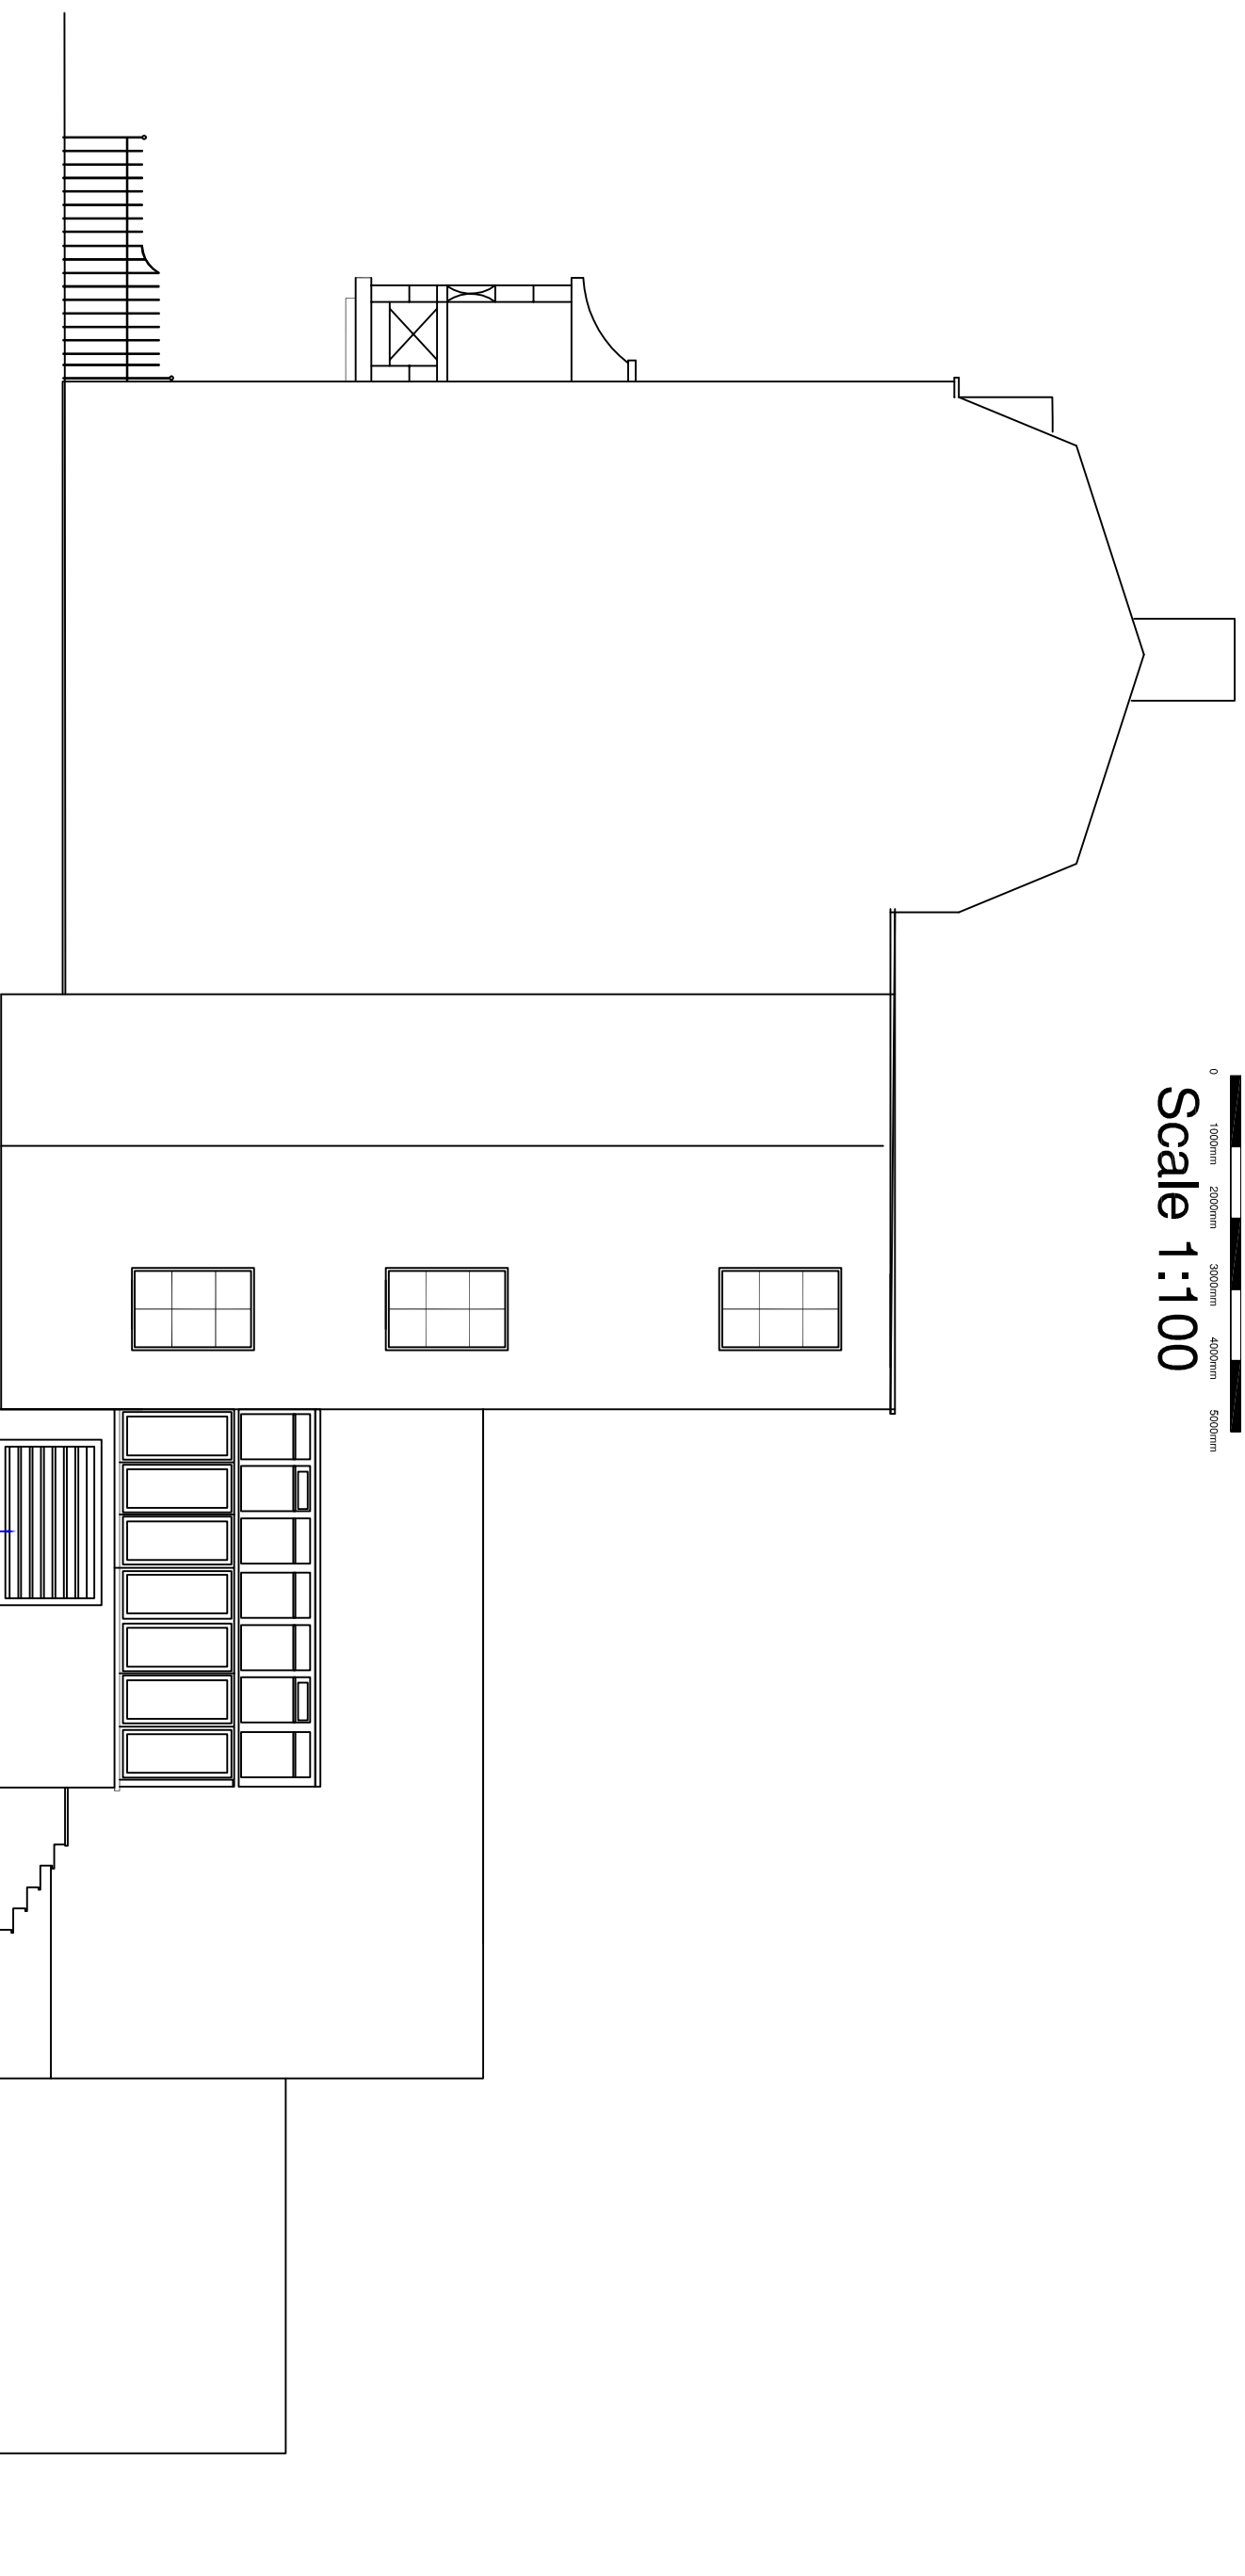

Scale 1:100

**B**

Louvre grill cover for new Air Source Heat Pump  
hidden in cavity beneath conservatory, size TBC

<b>Client:</b> Mr & Mrs Thomas	<b>Drawing No:</b> P04	<b>Scale:</b> 1:100 @ A3	<b>Notes:</b>
<b>Address:</b> 11, Suffolk Sq. Cheltenham Gloucestershire GL50 2DR	<b>Title:</b> Proposed: Elevations Side	<b>Size:</b> A3	
<b>View:</b>	<b>Status:</b>	<b>Date:</b> 09/02/24	
	<b>Drawn by:</b> SC	<b>Revision:</b> E/1	
<b>Hallmark Glazed Extensions</b> RESPONSIBLE OAK CONSERVATORIES & ORANGIERIES Richmond Oak is a brand from Hallmark Glazed Extensions Ltd Town House, Market Street, Haislham BN27 2AE Telephone: 01323 442235			