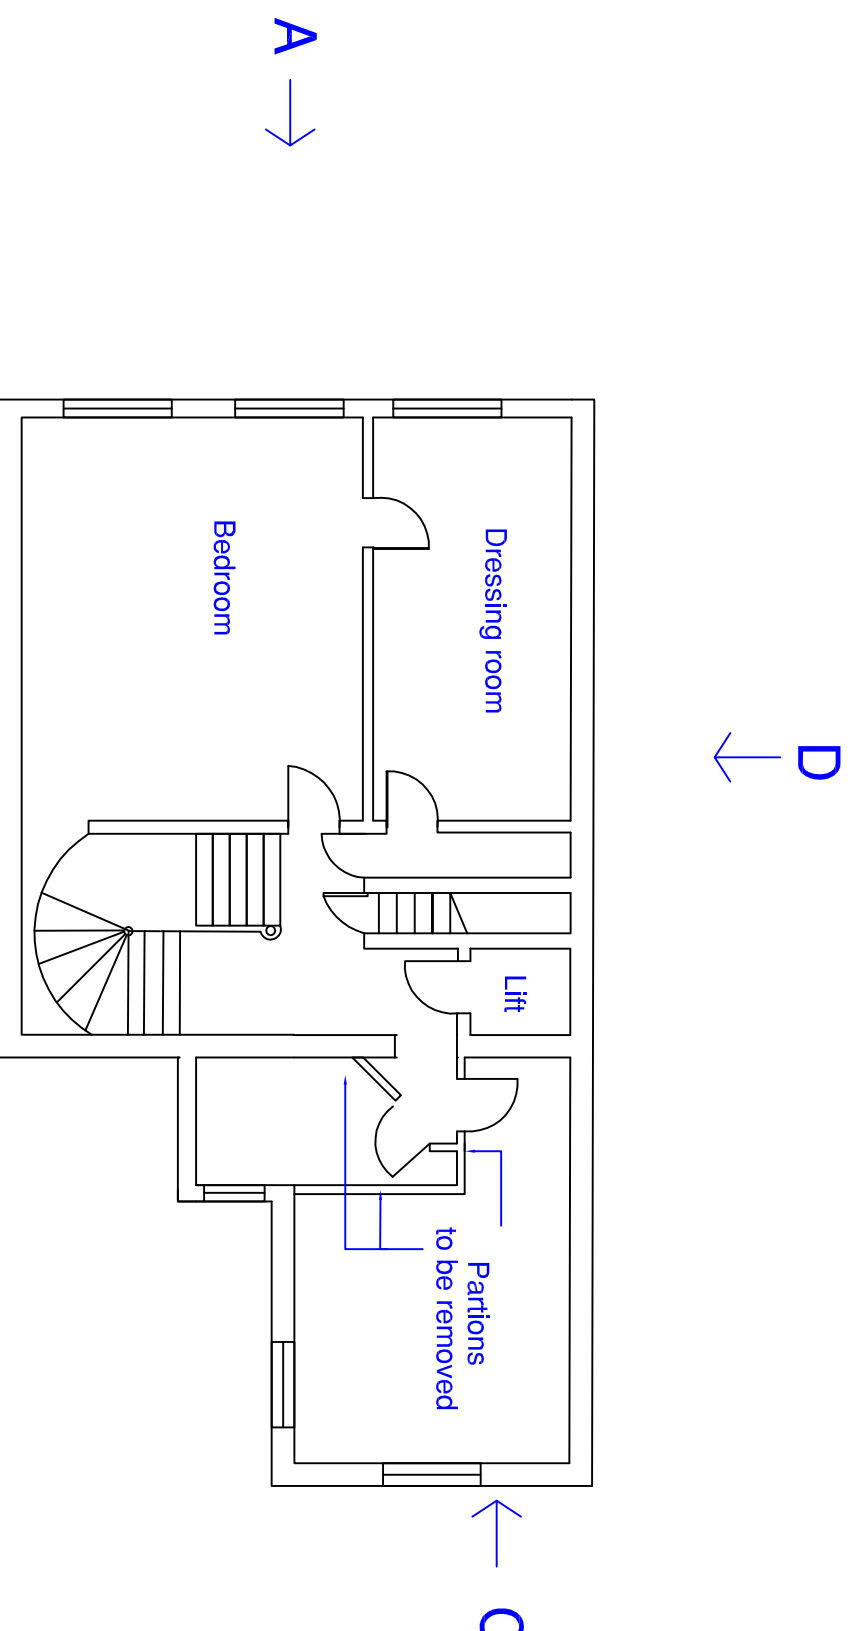

# Second floor

Scale 1:100

<b>Client:</b> Mr & Mrs Thomas	<b>Drawing No:</b> E02	<b>Scale:</b> 1:100 @ A3	<b>Notes:</b>	<b>Hallmark Glazed Extensions</b> RESPONSE OAK CONSERVATORIES & ORANGERYES Richmond Oak is a brand from Hallmark Glazed Extensions Ltd Town House, Market Street, Halesham BN27 2AE Telephone: 01323 442295	
<b>Address:</b> 11, Suffolk Sq. Cheltenham Gloucestershire GL50 2DR	<b>Title:</b> Existing: Second floor	<b>Size:</b> A3			
<b>View:</b>		<b>Status:</b>			
		<b>Date:</b> 09/02/24			
		<b>Drawn by:</b> SC			
		<b>Revision:</b> E/1			