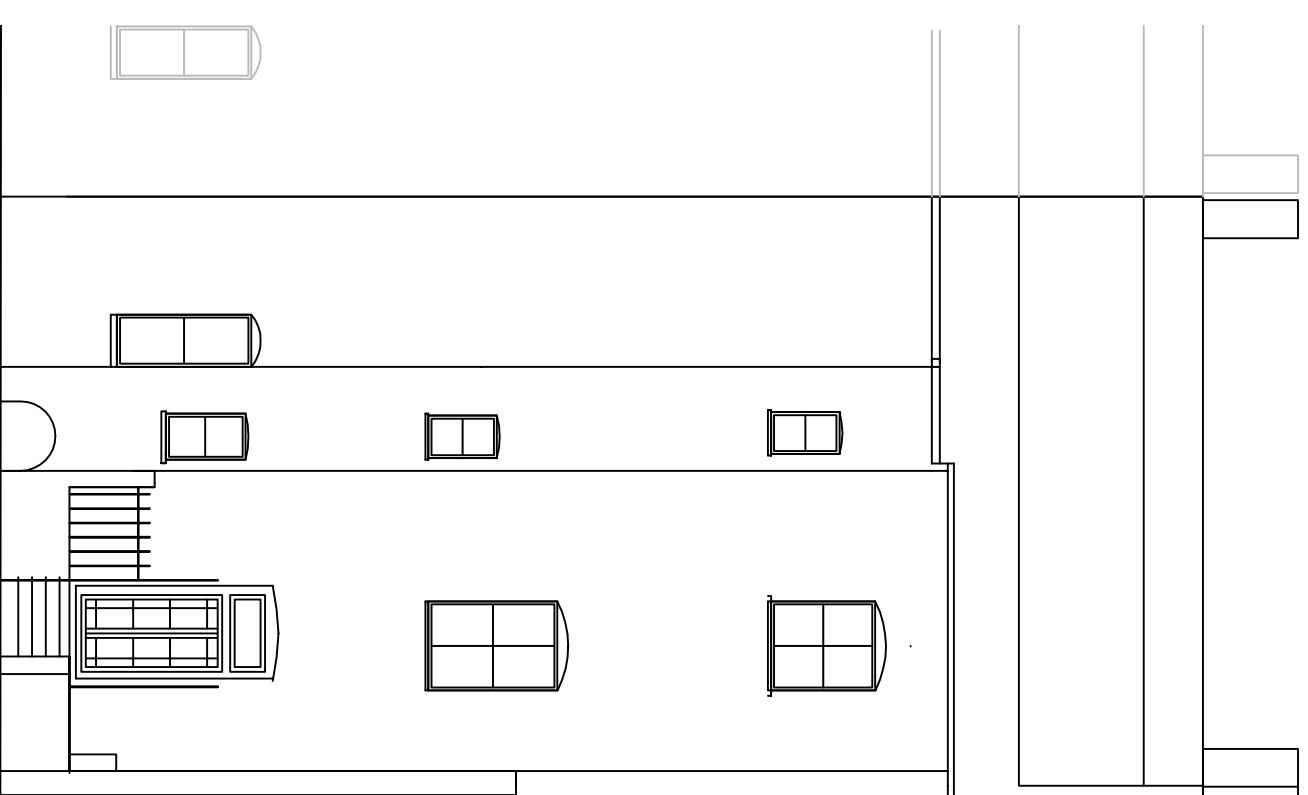

Scale 1:100

A

C

<b>Client:</b> Mr & Mrs Thomas	<b>Drawing No.:</b> E03	<b>Scale:</b> 1:100 @ A3
<b>Address:</b> 11, Suffolk Sq. Cheltenham Gloucestershire GL50 2DR	<b>Title:</b> Existing: Elevations Front and rear	<b>Size:</b> A3
<b>View:</b>	<b>Status:</b>	<b>Date:</b> 09/02/24
	<b>Drawn by:</b> SC	<b>Revision:</b> E/2