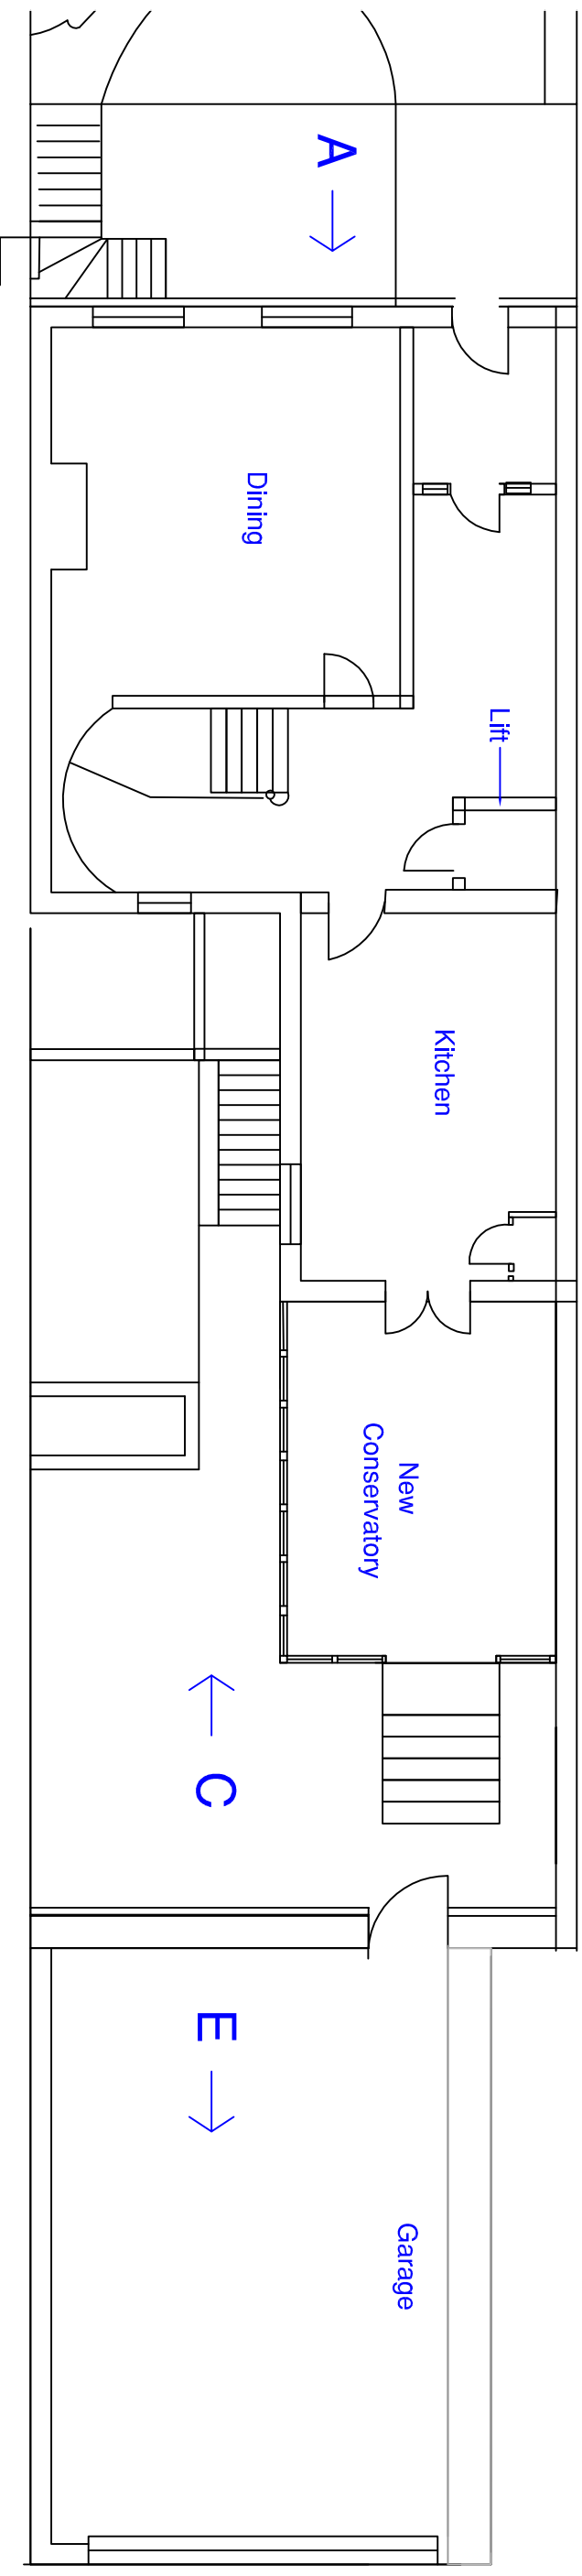

Ground floor

Client:	Mr & Mrs Thomas	Drawing No.:	P01	Scale:	1:100 @ A3	Notes:	
Address:	11, Suffolk Sq. Cheltenham Gloucestershire GL50 2DR	Title:	Proposed: Ground floor 1st floor	Size:	A3		
View:		Date:	09/01/24	Drawn by:	SC		
		Revision:	E/1				
						Hallmark Glazed Extensions RESPONCE OAK CONSERVATORIES & ORANGIERIES Richmond Oak is a brand from Hallmark Glazed Extensions Ltd Town House, Market Street, Hallsam BN27 2AE Telephone: 01923 442255