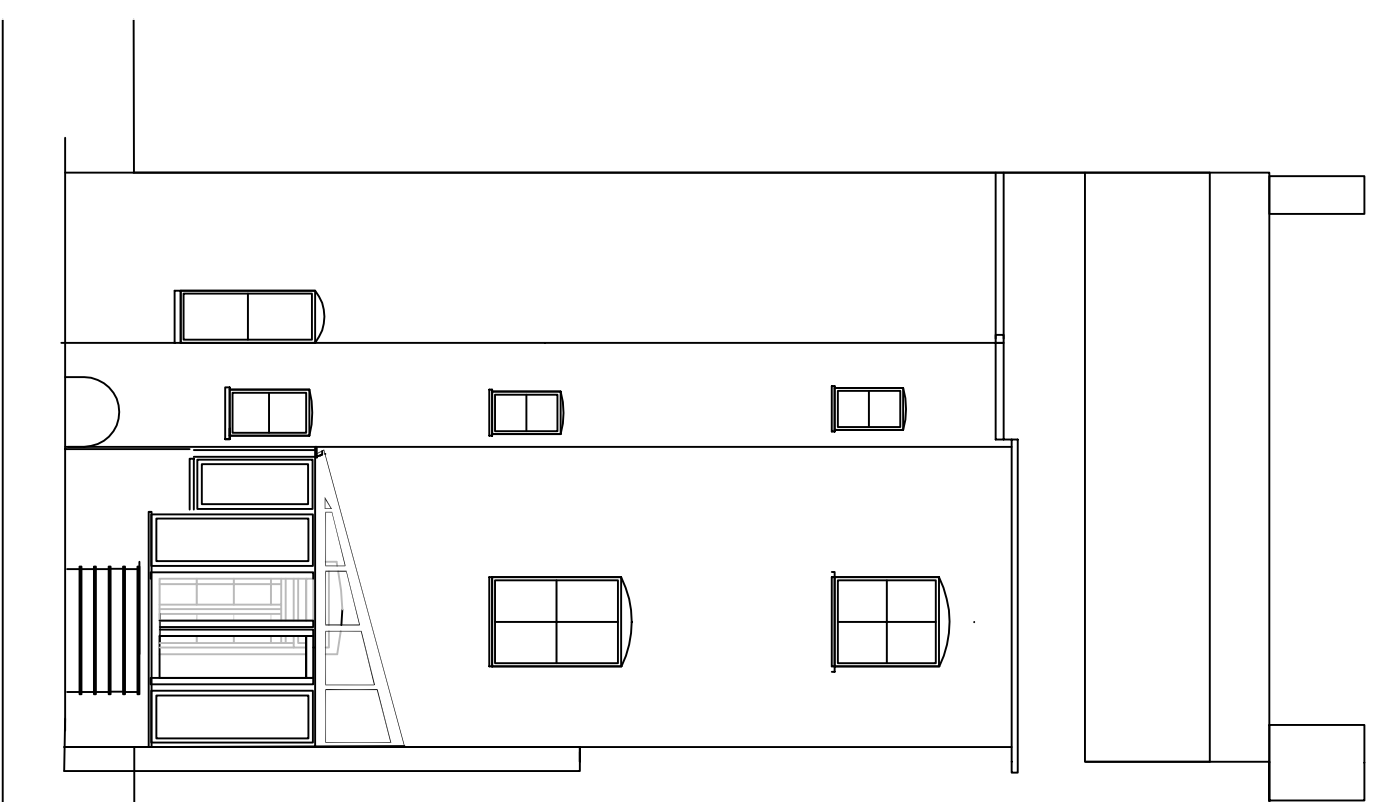

C

Client: Mr & Mrs Thomas	Drawing No.: P03	Scale: 1:100 @ A3	Notes:
Address: 11, Suffolk Sq. Cheltenham Gloucestershire GL50 2DR	Title: Proposed: Elevations Front and rear	Size: A3	
View:	Status:	Date: 09/01/24	
	Drawn by: SC	Revision: E/1	

Hallmark Glazed Extensions
RESPOKE OAK CONSERVATORIES & ORANGERIES
Richmond Oak, is a brand from Hallmark Glazed Extensions Ltd
Town House, Market Street, Hallsam BN27 2AE
Telephone: 01932 442255