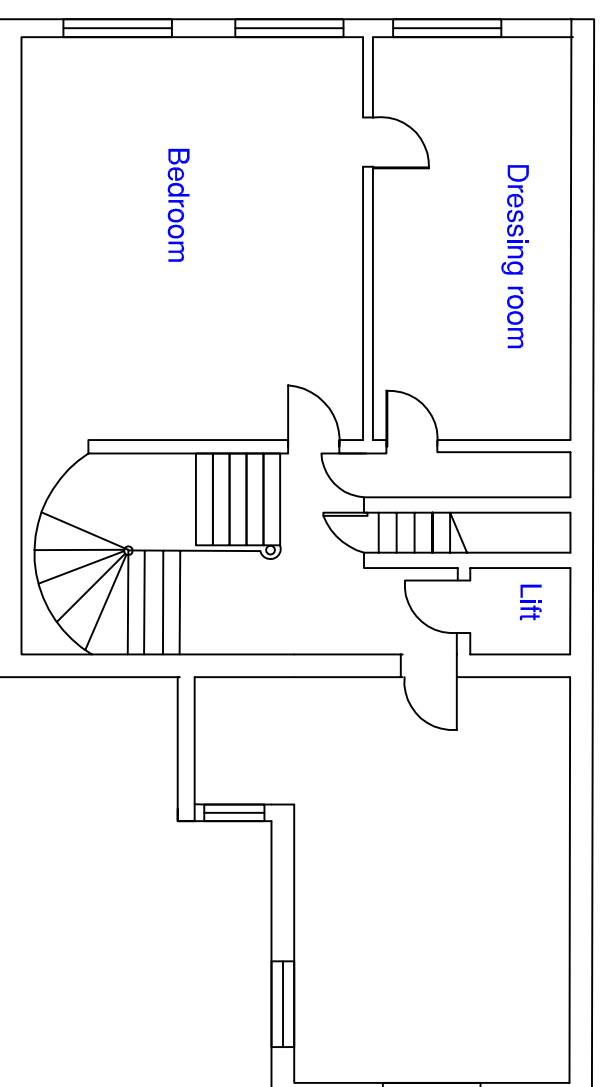

# Ground floor

<b>Client:</b>	Mr & Mrs Thomas	<b>Drawing No.:</b>	P01	<b>Scale:</b>	1:100 @ A3	<b>Notes:</b>	
<b>Address:</b>	11, Suffolk Sq. Cheltenham Gloucestershire GL50 2DR	<b>Title:</b>	Proposed: Ground floor 1st floor	<b>Size:</b>	A3		
<b>View:</b>		<b>Date:</b>	09/01/24	<b>Drawn by:</b>	SC		
		<b>Revision:</b>	E/1				
						<b>Hallmark Glazed Extensions</b> RESPONCE OAK CONSERVATORIES & ORANGIERIES Richmond Oak is a brand from Hallmark Glazed Extensions Ltd Town House, Market Street, Hallsam BN27 2AE Telephone: 01923 442255	

# Second floor

D

<b>Client:</b>	Mr & Mrs Thomas	<b>Drawing No:</b>	P02	<b>Scale:</b>	1:100 @ A3	<b>Notes:</b>
<b>Address:</b>	11, Suffolk Sq. Cheltenham Gloucestershire GL50 2DR	<b>Title:</b>	Proposed: Second floor	<b>Size:</b>	A3	
		<b>View:</b>		<b>Status:</b>		
				<b>Date:</b>	09/01/24	
				<b>Drawn by:</b>	SC	
				<b>Revision:</b>	E/2	