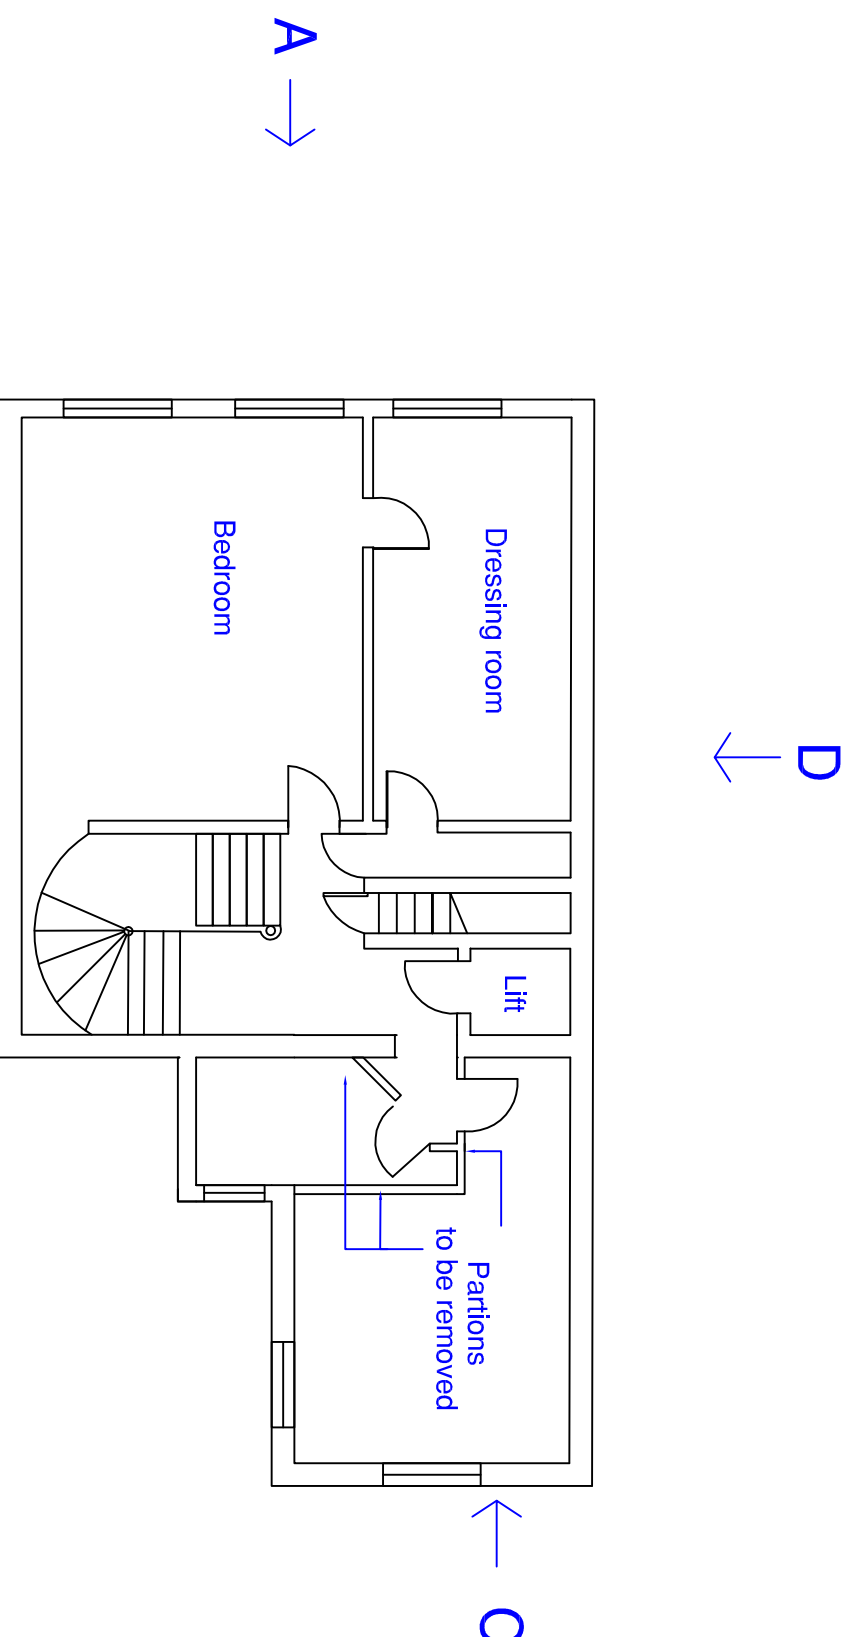

Second floor

Scale 1:100

Client: Mr & Mrs Thomas	Drawing No: E02	Scale: 1:100 @ A3	Notes:	Hallmark Glazed Extensions RESPONSE OAK CONSERVATORIES & ORANGERYES Richmond Oak is a brand from Hallmark Glazed Extensions Ltd Town House, Market Street, Halesham BN27 2AE Telephone: 01323 442295	
Address: 11, Suffolk Sq. Cheltenham Gloucestershire GL50 2DR	Title: Existing: Second floor	Size: A3			
	View:	Status:			
		Date: 09/02/24			
		Drawn by: SC			
		Revision: E/1