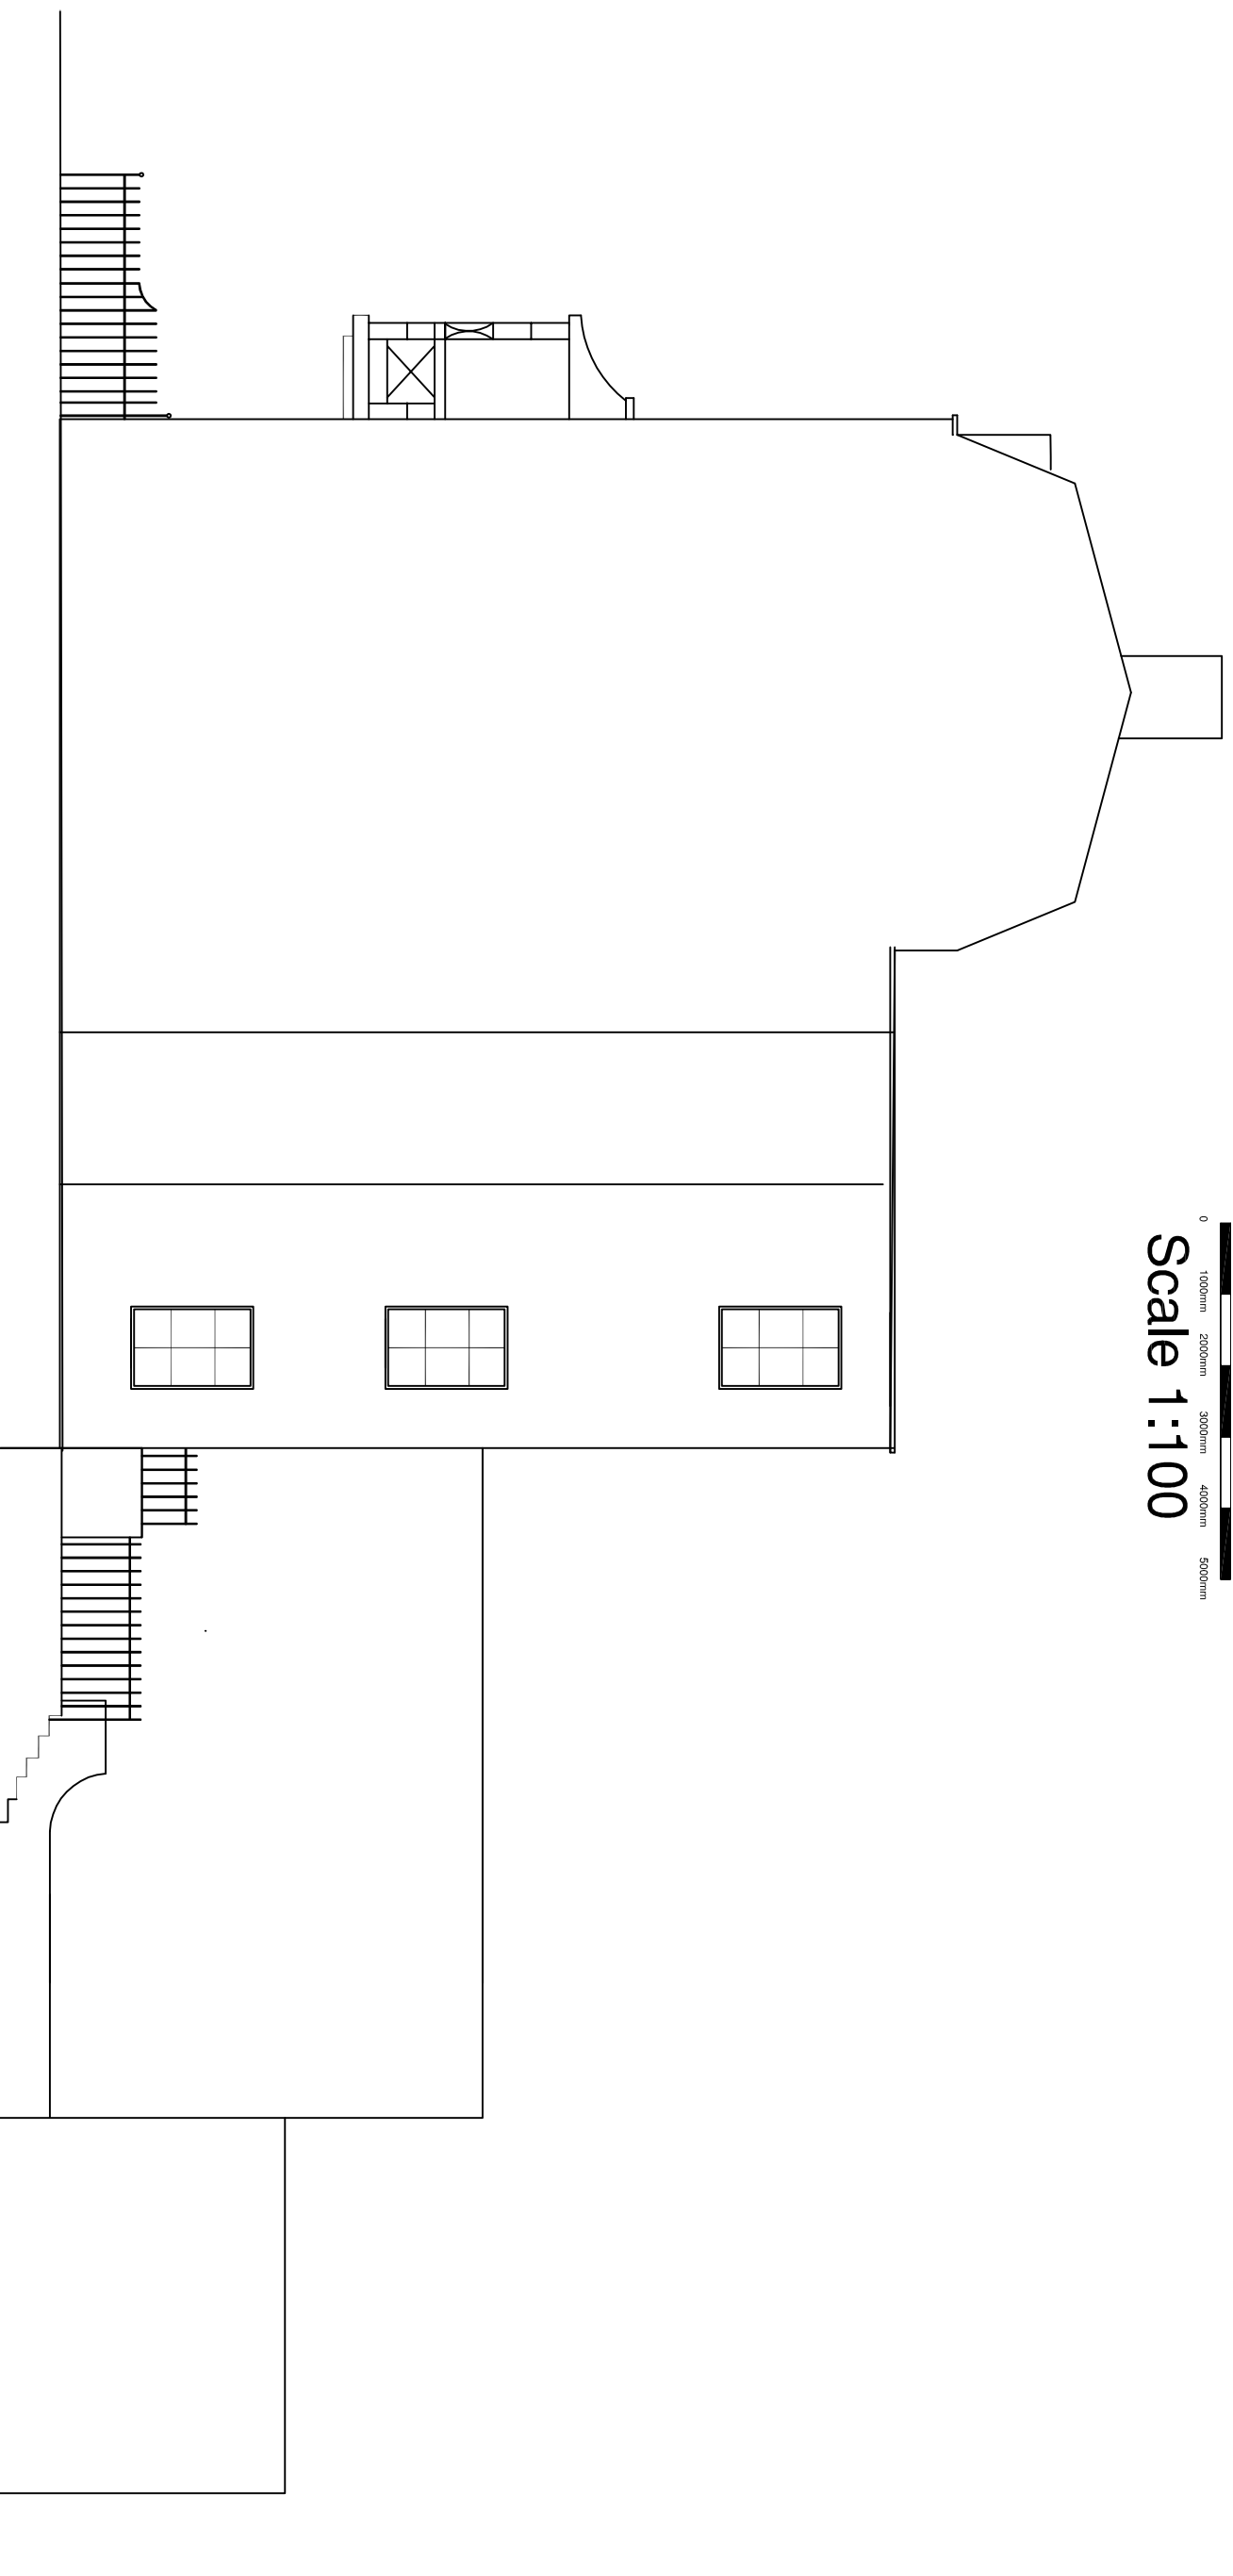

Scale 1:100

B

Client: Mr & Mrs Thomas	Drawing No: E04	Scale: 1:100 @ A3	Notes:
Address: 11, Suffolk Sq. Cheltenham Gloucestershire GL50 2DR	Title: Existing: Elevations Side	Size: A3	
View:	Status:	Date: 09/02/24	
	Drawn by: SC		
	Revision: E/1		

Hallmark Glazed Extensions
RESPONSIBLE OAK CONSERVATORIES & ORANGERYES
Richmond Oak is a brand from Hallmark Glazed Extensions Ltd
Town House, Market Street, Haislham BN27 2AE
Telephone: 01923 442295