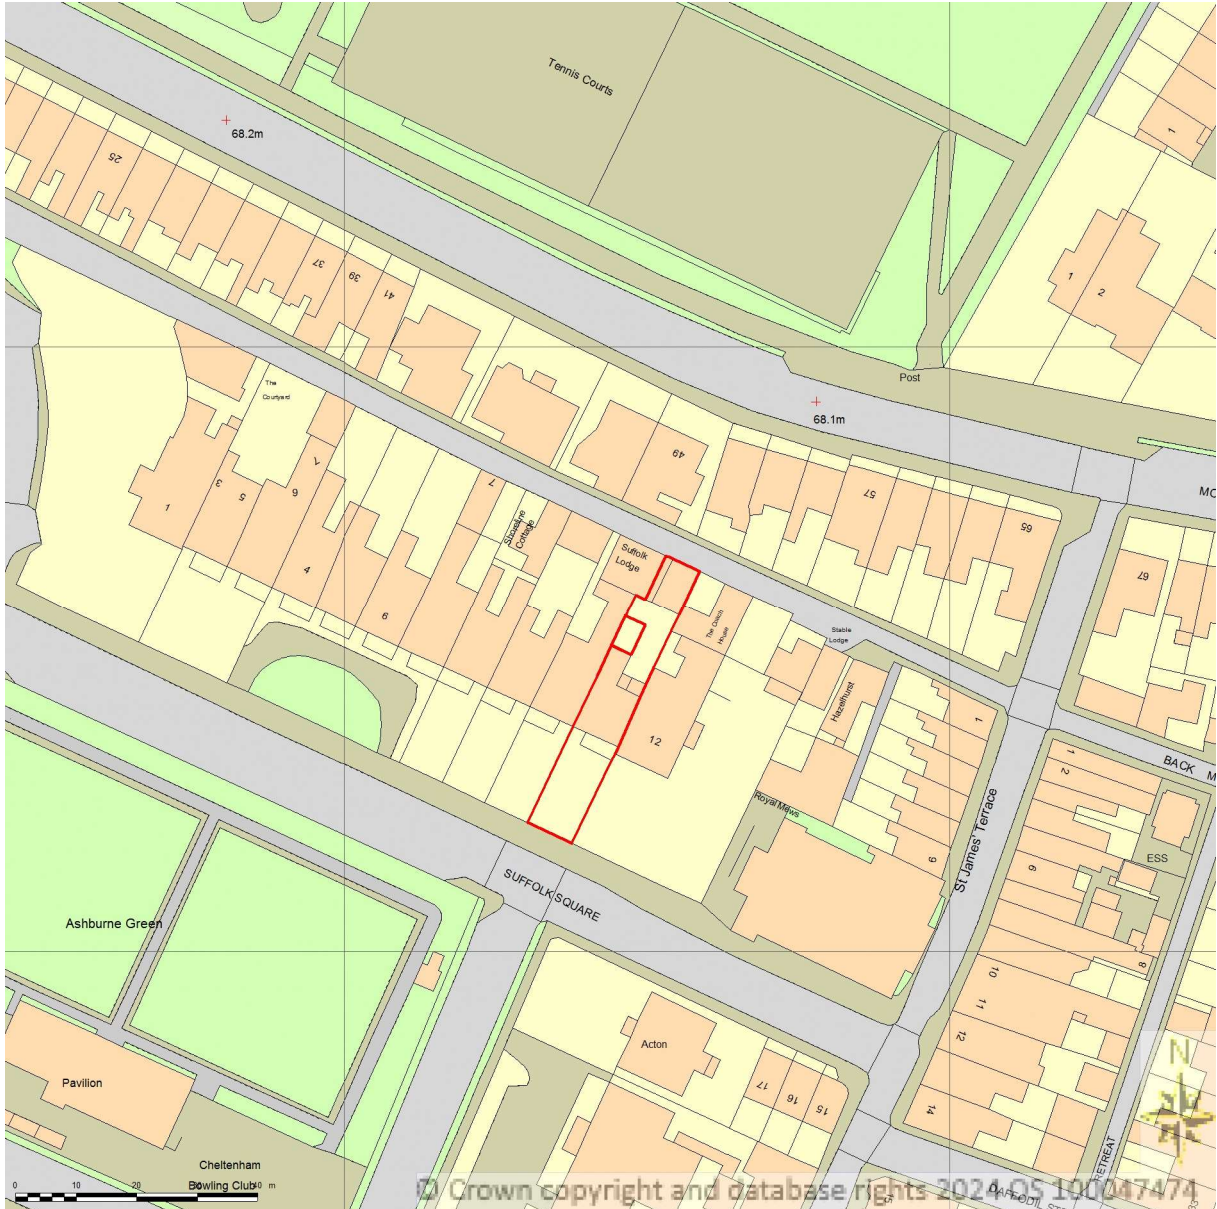

SITE LOCATION PLAN
AREA 4 HA
SCALE 1:1250 on A4
CENTRE COORDINATES: 394544, 221657

Supplied by Streetwise Maps Ltd
www.streetwise.net
Licence No: 100047474
25/02/2024 18:17:28