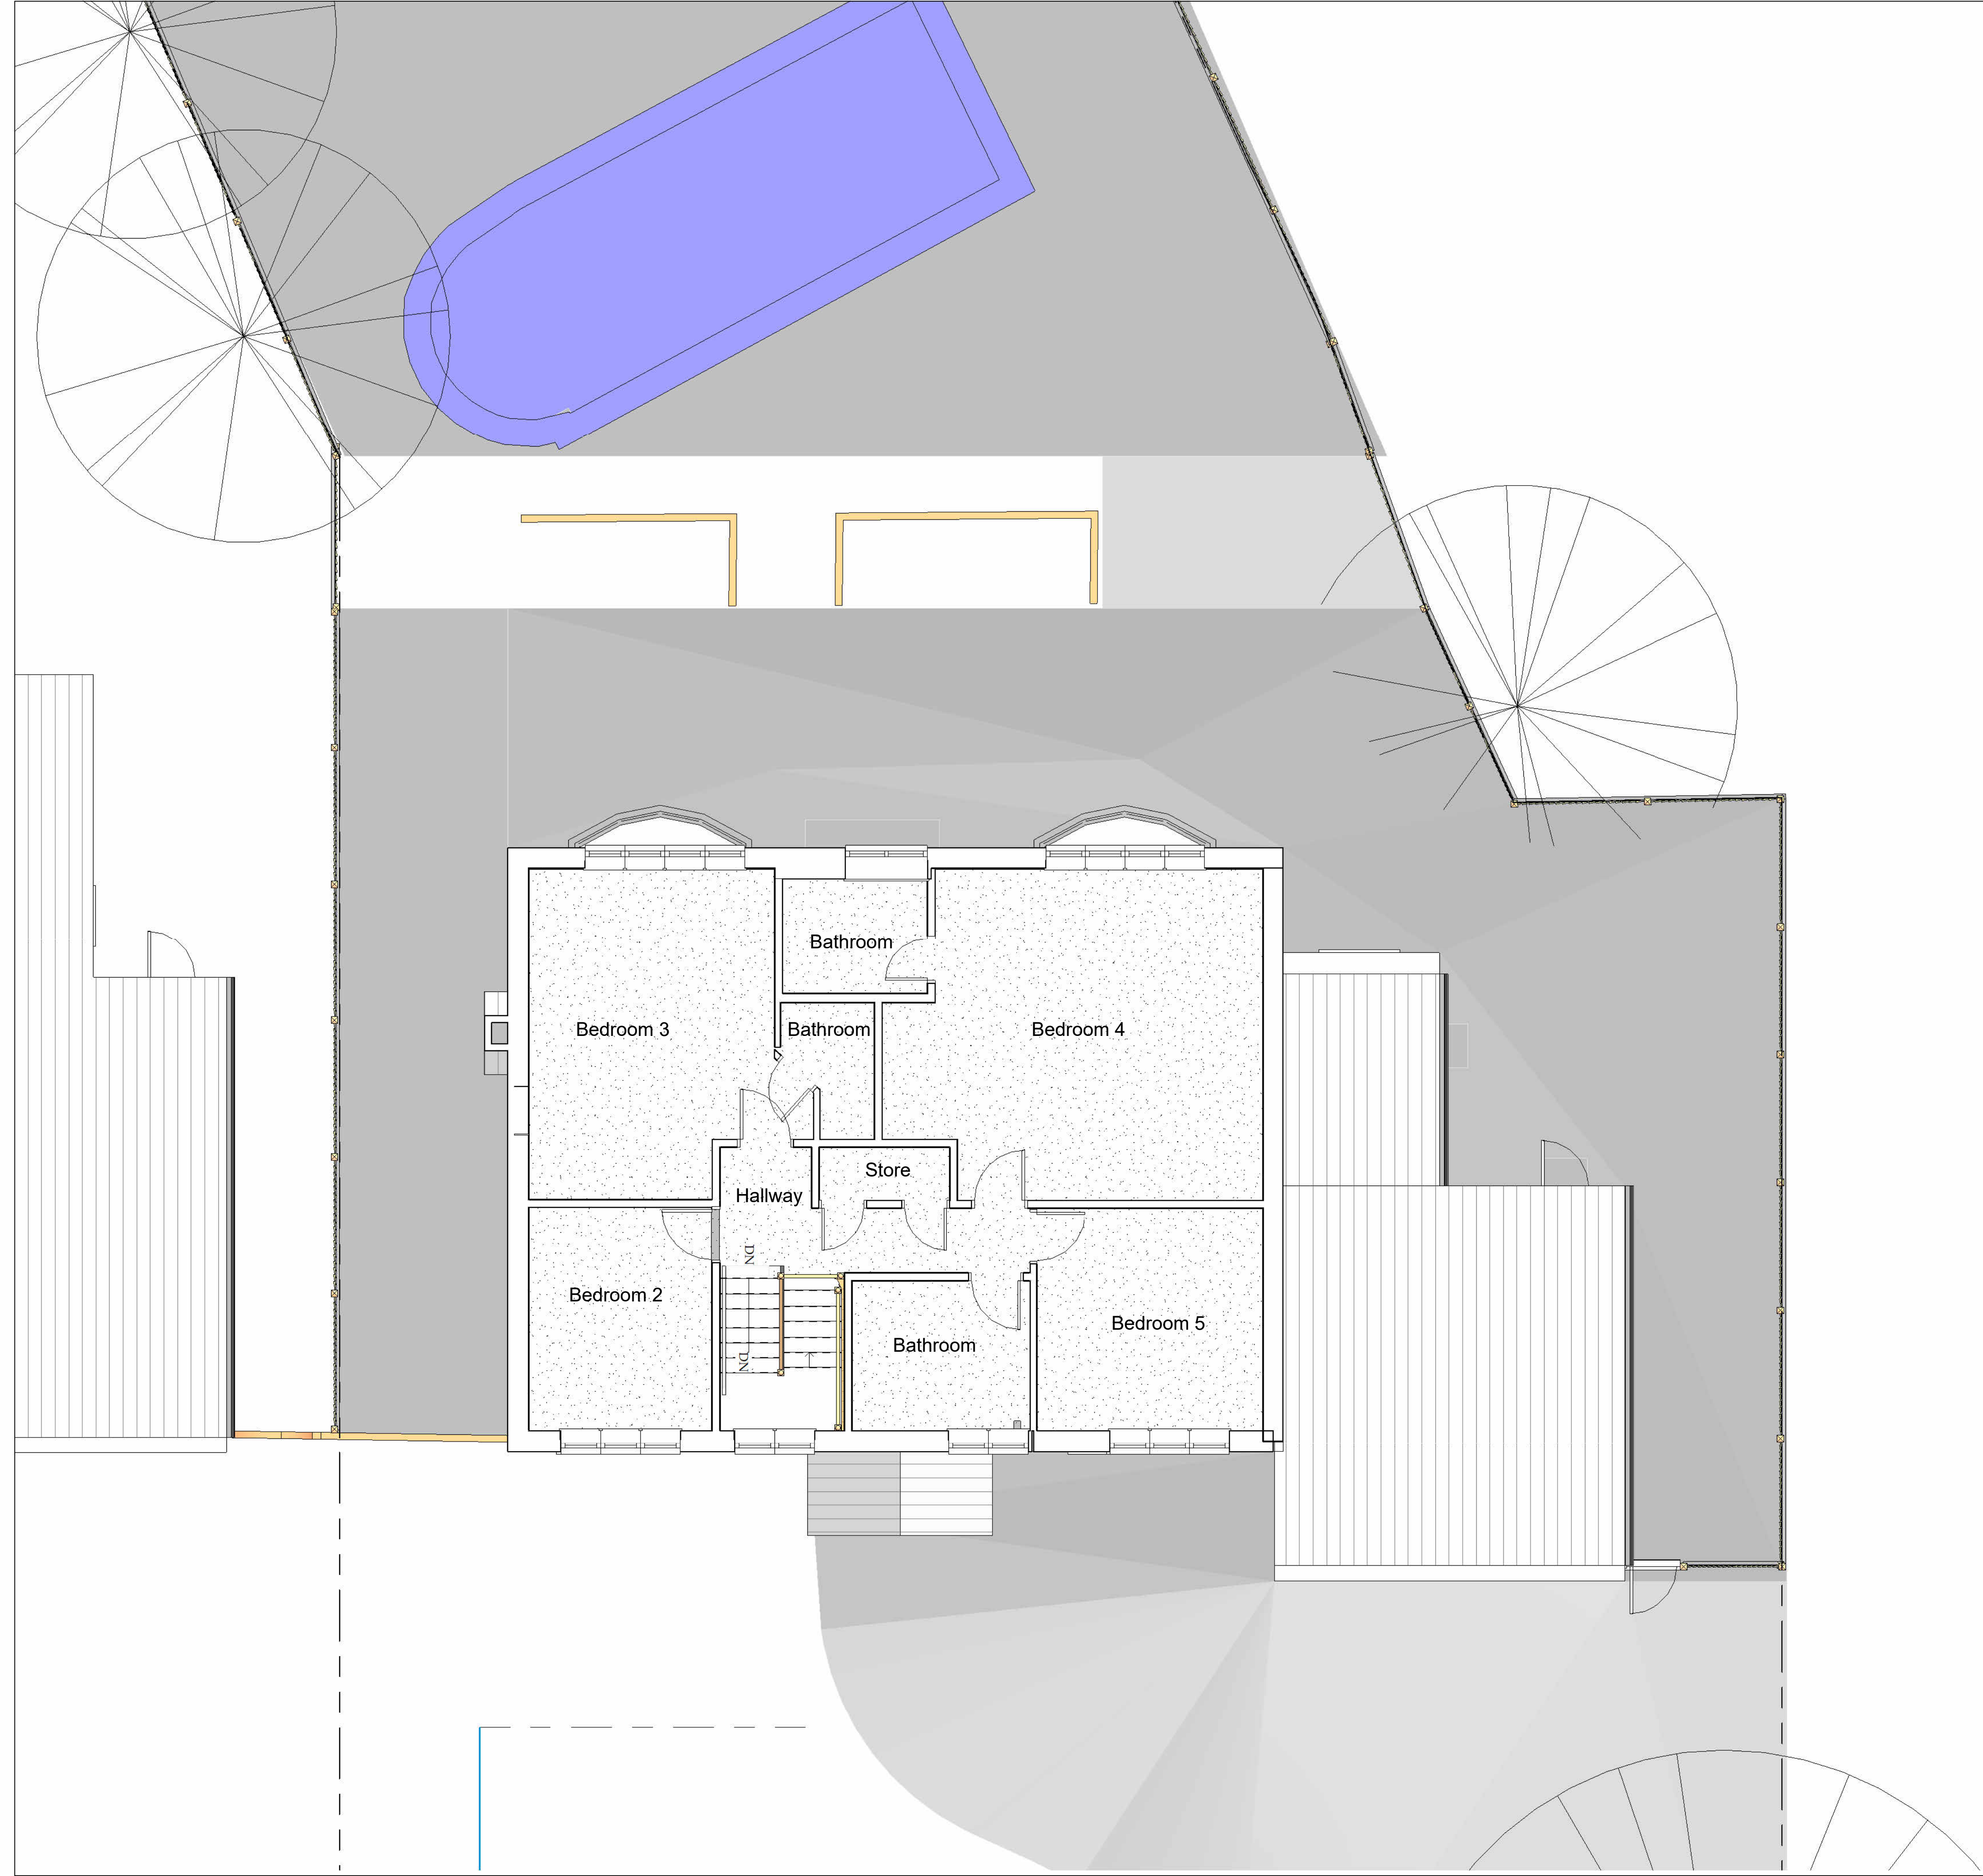

0.5 0 0.5 1 1.5 2 2.5
SCALE 1: 50
m

Project : 24 Lynwood Heights,
Rickmansworth WD3 4ED

Drawing : Existing First Floor

Scale : 1 : 50	Status : Construction	Rev :
Date : 21/10/2023	Dwg No : PL-DR-PL-01-02	

DESIGNLABS LONDON
ARCHITECTURE / INTERIOR / MANAGEMENT / PLANNING
T: 07870661614 / 07888831314
E: info@designlabslondon.com W: www.designlabslondon.com