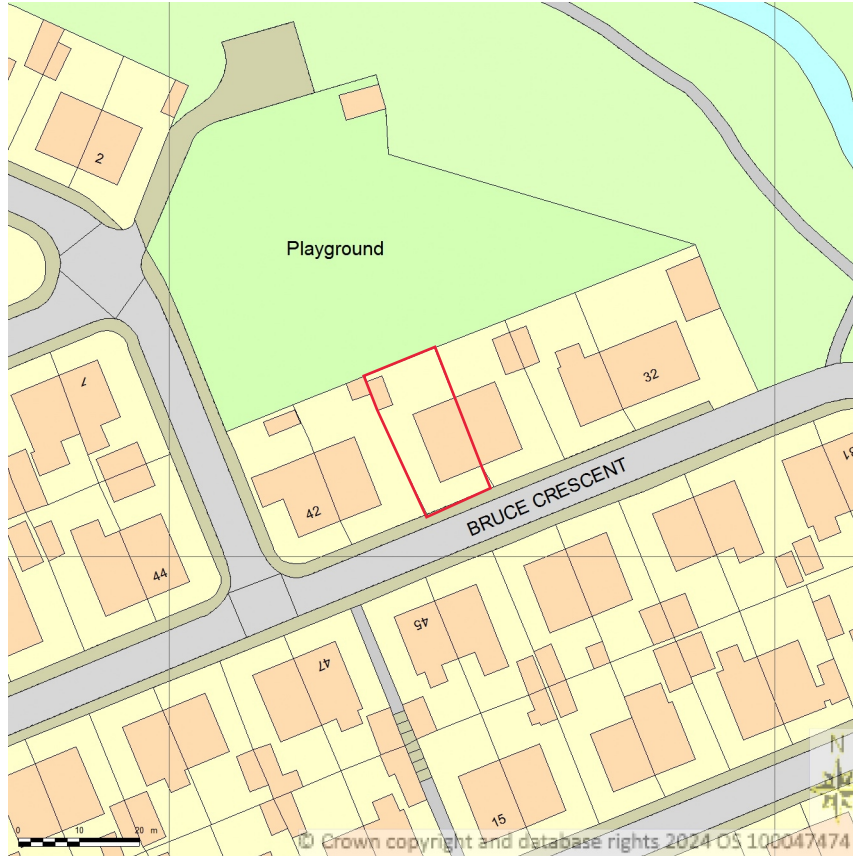

SITE LOCATION PLAN

AREA 2 HA

SCALE: 1:1250 on A4

CENTRE COORDINATES: 395244 , 830121

Supplied by Streetwise Maps Ltd

[www.streetwise.net](http://www.streetwise.net)

Licence No: 100047474

14:57:05 07/02/2024