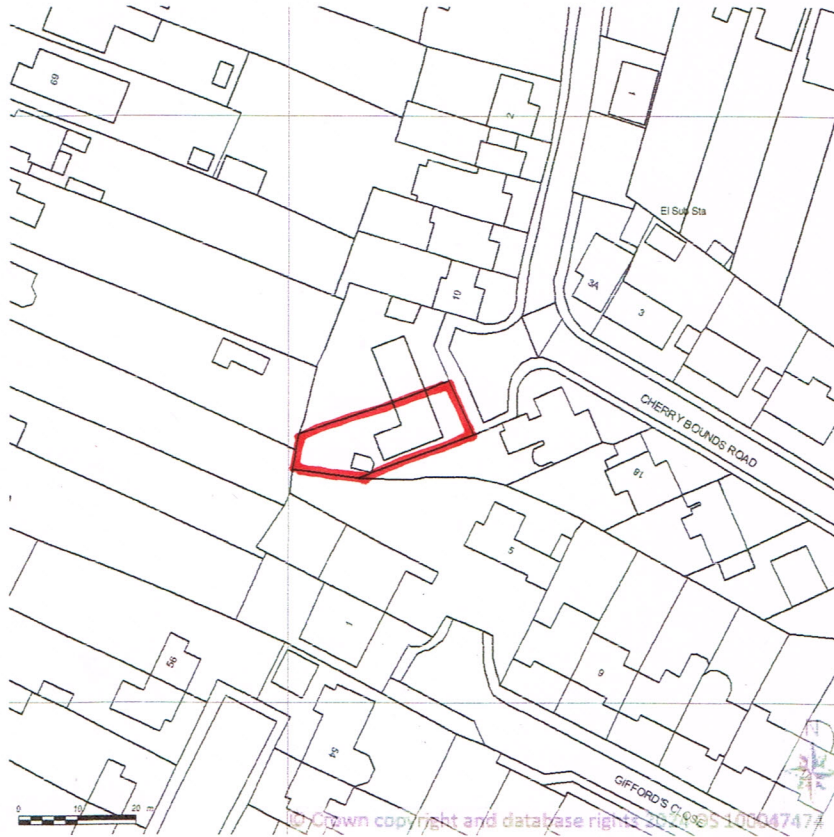

JNØ1

SITE LOCATION PLAN
AREA 2 HA
SCALE: 1:1250 on A4
CENTRE COORDINATES: 542223 , 261848

Supplied by Streetwise Maps Ltd
www.streetwise.net
Licence No: 100047474
14:26:11 19/02/2024