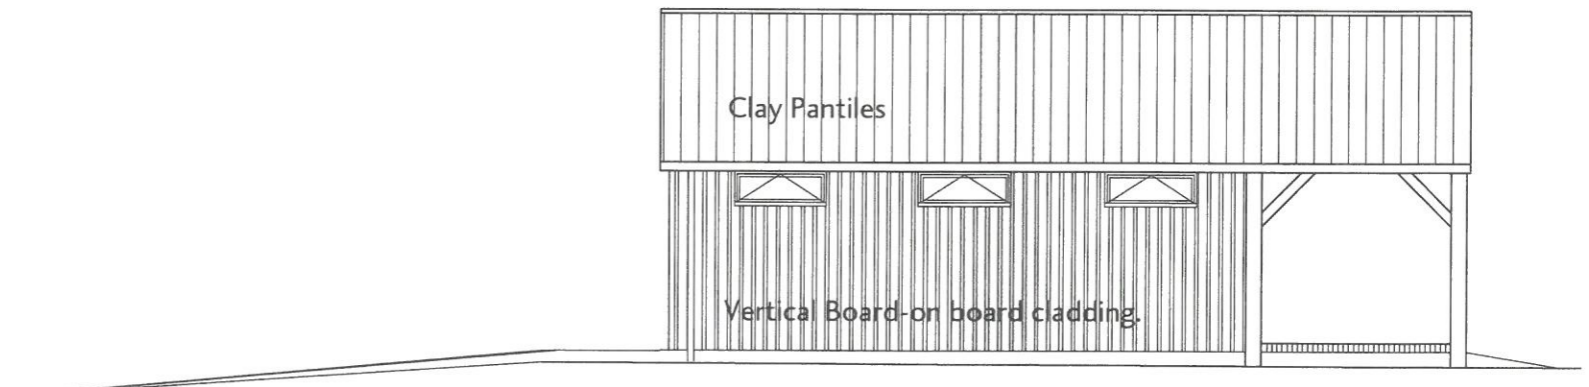

South Elevation - facing farmhouse

Vertical Board-on board cladding.

Section

East Elevation - facing Orford road.

West Elevation - facing new House

North Elevation- facing field.

Ground Floor Plan.

<b>Architecture &amp; Building Design : Cambridge</b> William James House, Cowley Road, CAMBRIDGE CB4 0WX 01223 426612	
Duck End Farmhouse Barns Orford Road, Graveley, for Mr & Mrs Wheeler.	North Barn Revised Proposal. Elevations & Plans.
Scale 1:100	2020.12-30