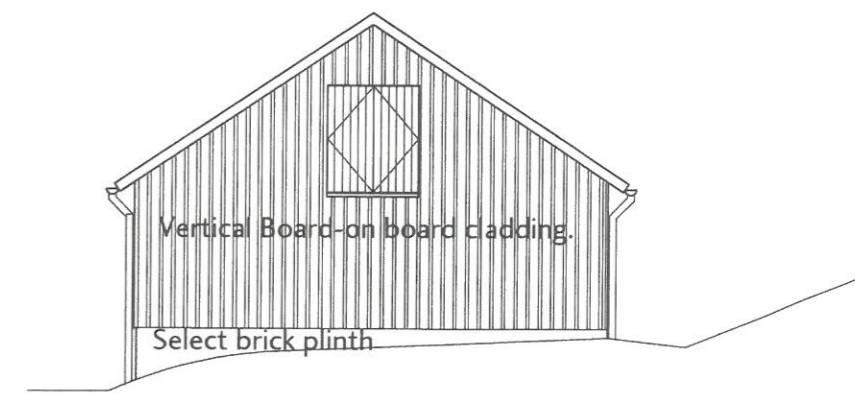

South Elevation - facing farmhouse

Vertical Board-on board cladding.

Section

East Elevation - facing Orford road.

West Elevation - facing new House

North Elevation- facing field.

Ground Floor Plan.

<b>Architecture &amp; Building Design : Cambridge</b> William James House, Cowley Road, CAMBRIDGE CB4 0WX 01223 426612	
Duck End Farmhouse Barns Orford Road, Graveley, for Mr & Mrs Wheeler.	North Barn Revised Proposal. Elevations & Plans.
Scale 1:100	2020.12-30