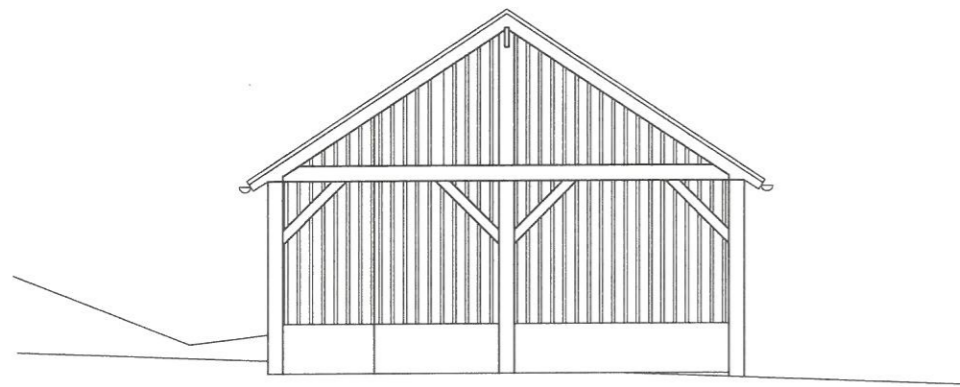

South Elevation - facing farmhouse

Vertical Board-on board cladding.

Section

East Elevation - facing Orford road.

West Elevation - facing new House

North Elevation- facing field.

Ground Floor Plan.

<b>Architecture &amp; Building Design : Cambridge</b> William James House, Cowley Road, CAMBRIDGE CB4 0WX 01223 426612	
Duck End Farmhouse Barns Orford Road, Graveley, for Mr & Mrs Wheeler.	North Barn Revised Proposal. Elevations & Plans.
Scale 1:100	2020.12-30