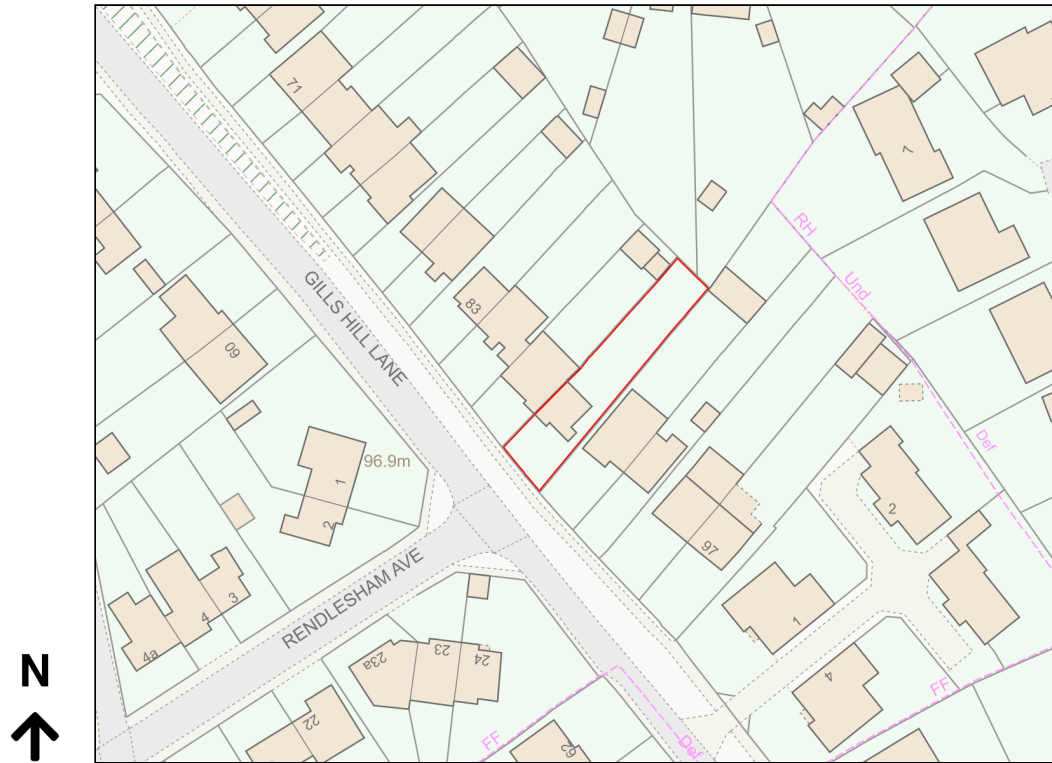

Location Plan

Site Address: 89, Gills Hill Lane, Radlett, WD7 8PD

Date Produced: 27-Feb-2024

Scale: 1:1250 @A4

Planning Portal Reference: PP-12838653v1