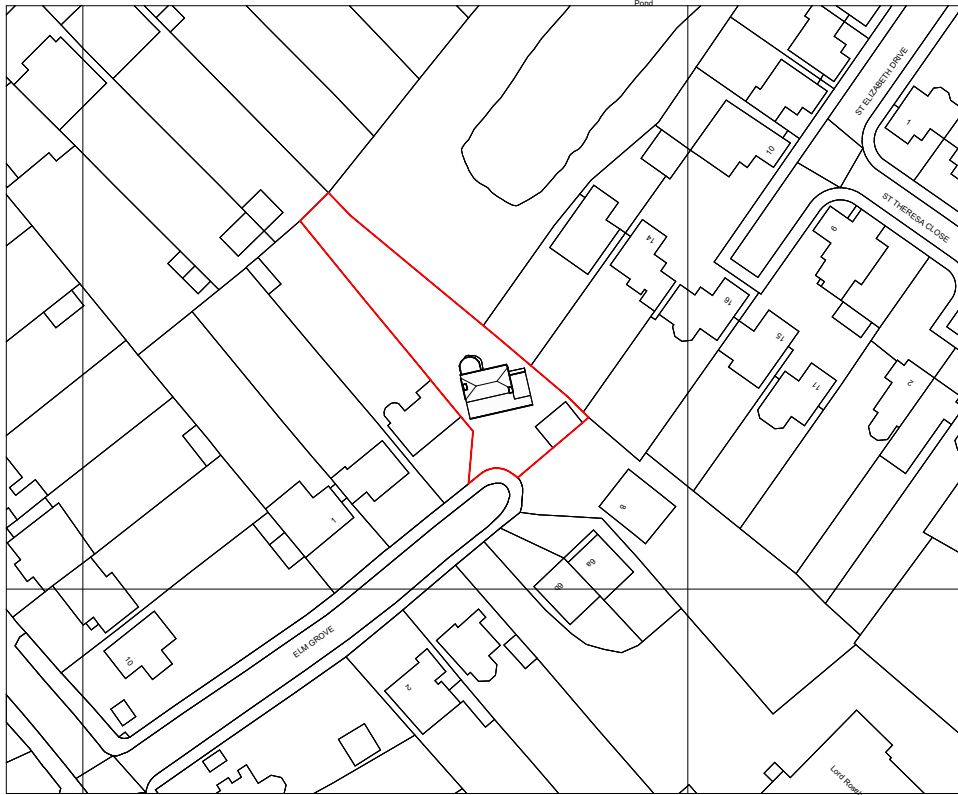

520200

520300

160100

160100

(c) Crown Copyright and Database Rights 2022 OS 100060020

520200

520300

Location Plan

GRAPHIC SCALE: 1:1250

FLUENT
ARCHITECTURAL DESIGN SERVICES

TEL: 0800 043 8838
E-MAIL: INFO@FLUENT-ADS.CO.UK
WEB: FLUENT-ADS.CO.UK

7 Elm Grove. Epsom		Drawing number	No.	Description	Date
		P.000			
Location Plan		Project number			
		2045			
Drawn by	Date	Scale @ A4	Rev		
SZ	21.02.2023	1 : 1250			