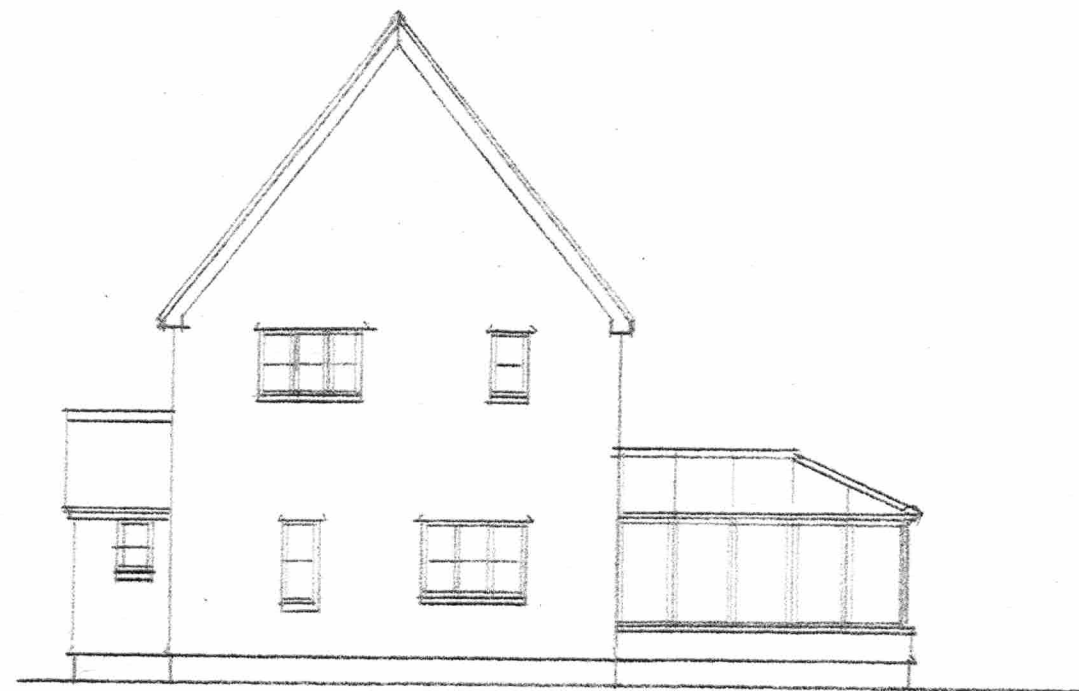

KAREN BRADLEY - CHARTERED ARCHITECT
35 GREENFIELDS RD DEREHAM NR20 3TE
Tel. : 01362 853160 Mob. : 07799303360
email - karenbradleyarchitect@gmail.com

PROPOSED EXTENSION TO 1 SPRINGFIELD CHASE., LONG STRATTON
Existing Ground Floor Plan - Scale 1:50 @A3
Dwg no. 24/02/01

REAR

SIDE

SIDE