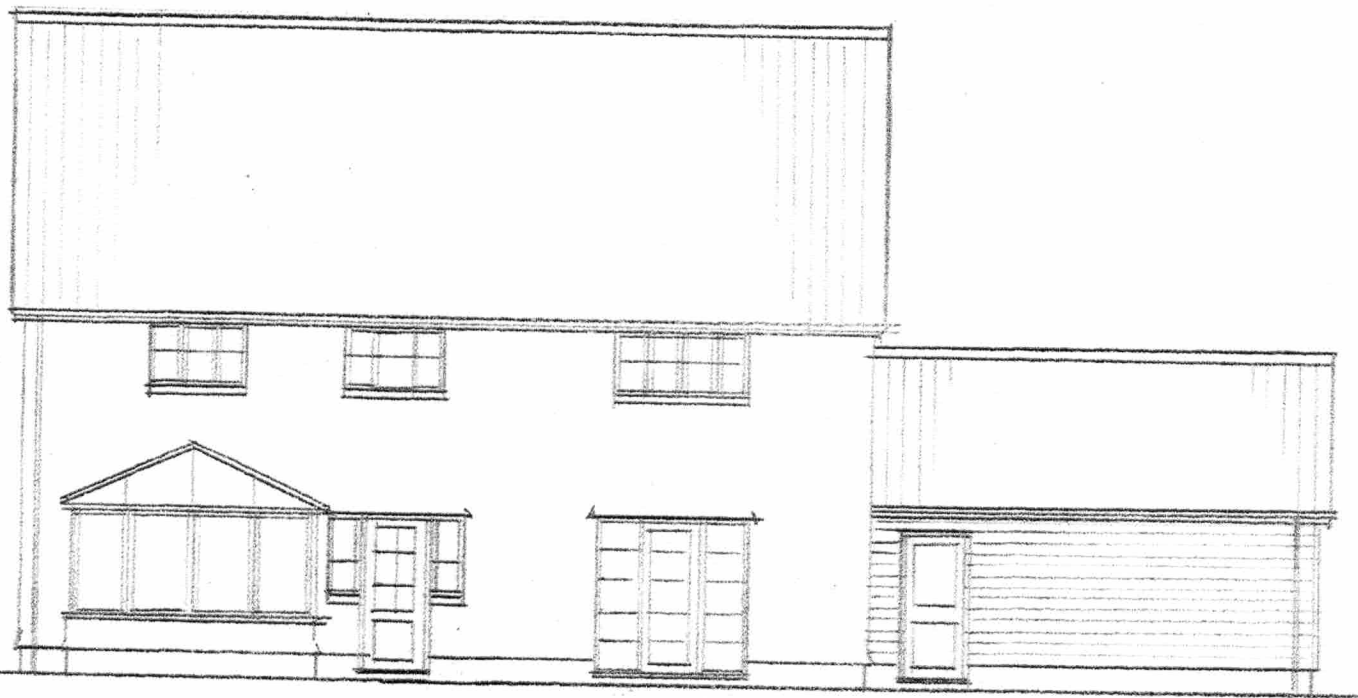

KAREN BRADLEY - CHARTERED ARCHITECT
35 GREENFIELDS RD DEREHAM NR20 3TE
Tel. : 01362 853160 Mob. : 07799303360
email - karenbradleyarchitect@gmail.com

PROPOSED EXTENSION TO 1 SPRINGFIELD CHASE., LONG STRATTON
Existing Ground Floor Plan - Scale 1:50 @A3
Dwg no. 24/02/01

REAR

SIDE

SIDE