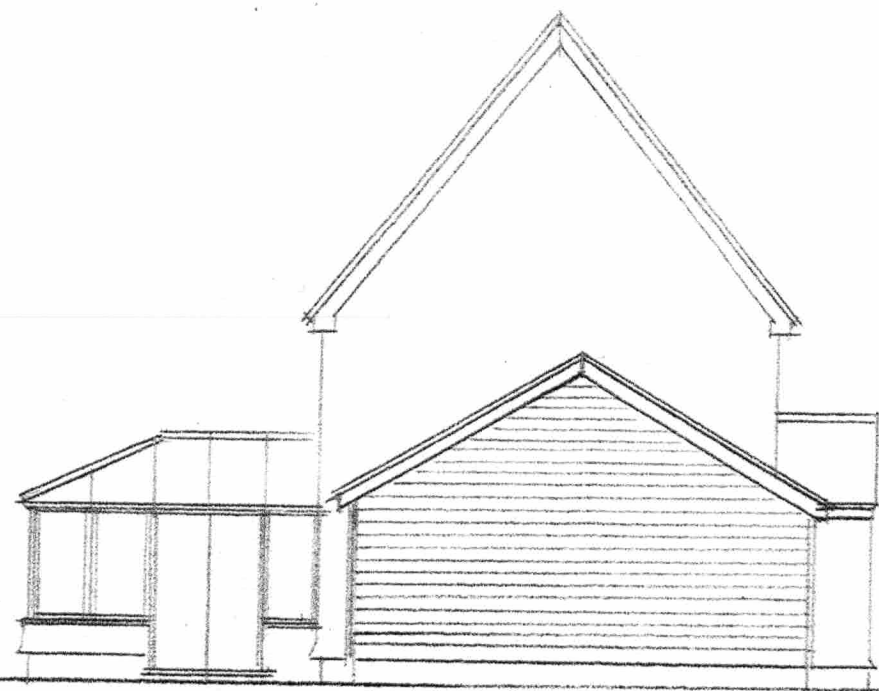

KAREN BRADLEY - CHARTERED ARCHITECT
35 GREENFIELDS RD DEREHAM NR20 3TE
Tel. : 01362 853160 Mob. : 07799303360
email - karenbradleyarchitect@gmail.com

PROPOSED EXTENSION TO 1 SPRINGFIELD CHASE., LONG STRATTON
Existing Ground Floor Plan - Scale 1:50 @A3
Dwg no. 24/02/01

REAR

SIDE

SIDE