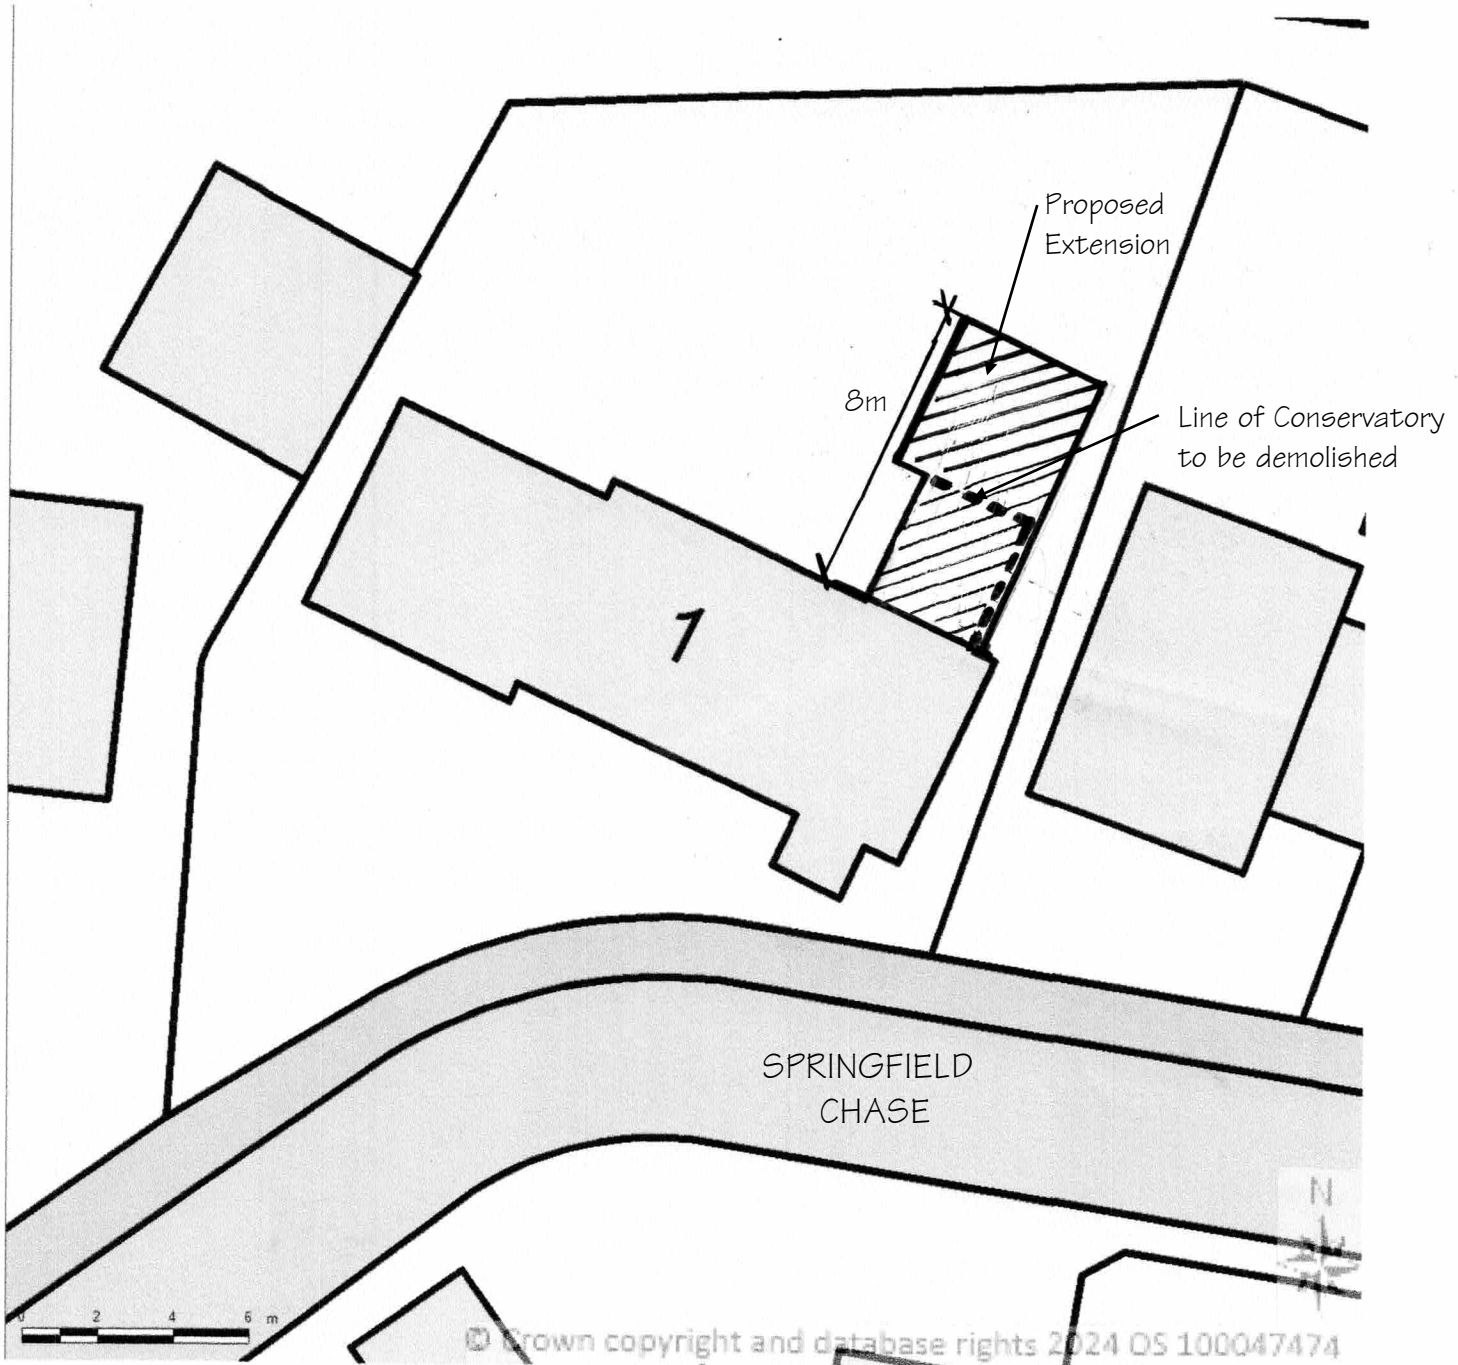

BLOCK/SITE PLAN  
AREA 36m x 36m  
SCALE 1:200 on A4  
CENTRE COORDINATES: 620018, 292854

Supplied by Streetwise Maps Ltd  
[www.streetwise.net](http://www.streetwise.net)  
Licence No: 100047474  
19/02/2024 11:47:26