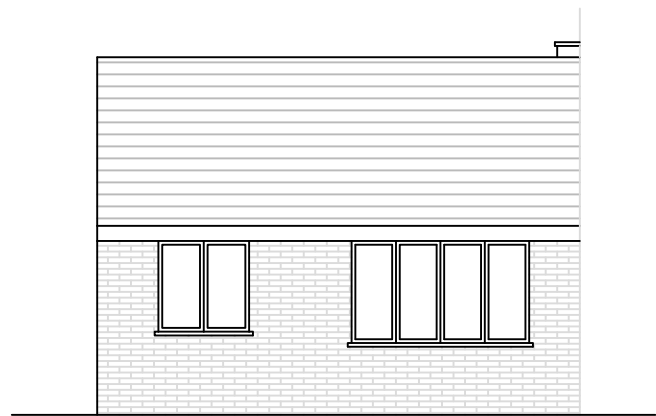

North

West

South

East

26 Sunnydale Ridge, Otley  
Mark Dexter

## Existing Elevations

Dwg No: 2403.301  
Revision: -  
Scale: 1:100 @ A3  
Date: Feb 2024

2 Westbourne Drive  
Menston  
Ilkley  
LS29 6EL

+44 (0)7815 125 515  
www.flinnarchitecture.com