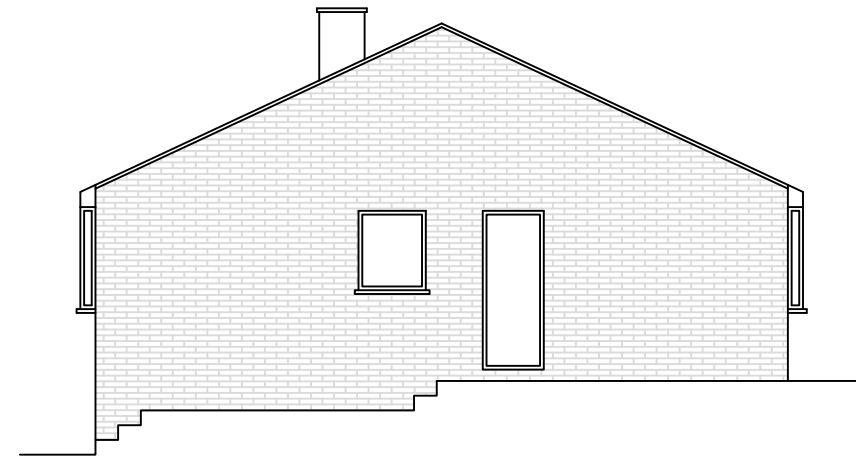

North

West

South

East

26 Sunnydale Ridge, Otley  
Mark Dexter

## Existing Elevations

Dwg No: 2403.301  
Revision: -  
Scale: 1:100 @ A3  
Date: Feb 2024

2 Westbourne Drive  
Menston  
Ilkley  
LS29 6EL

+44 (0)7815 125 515  
www.flinnarchitecture.com