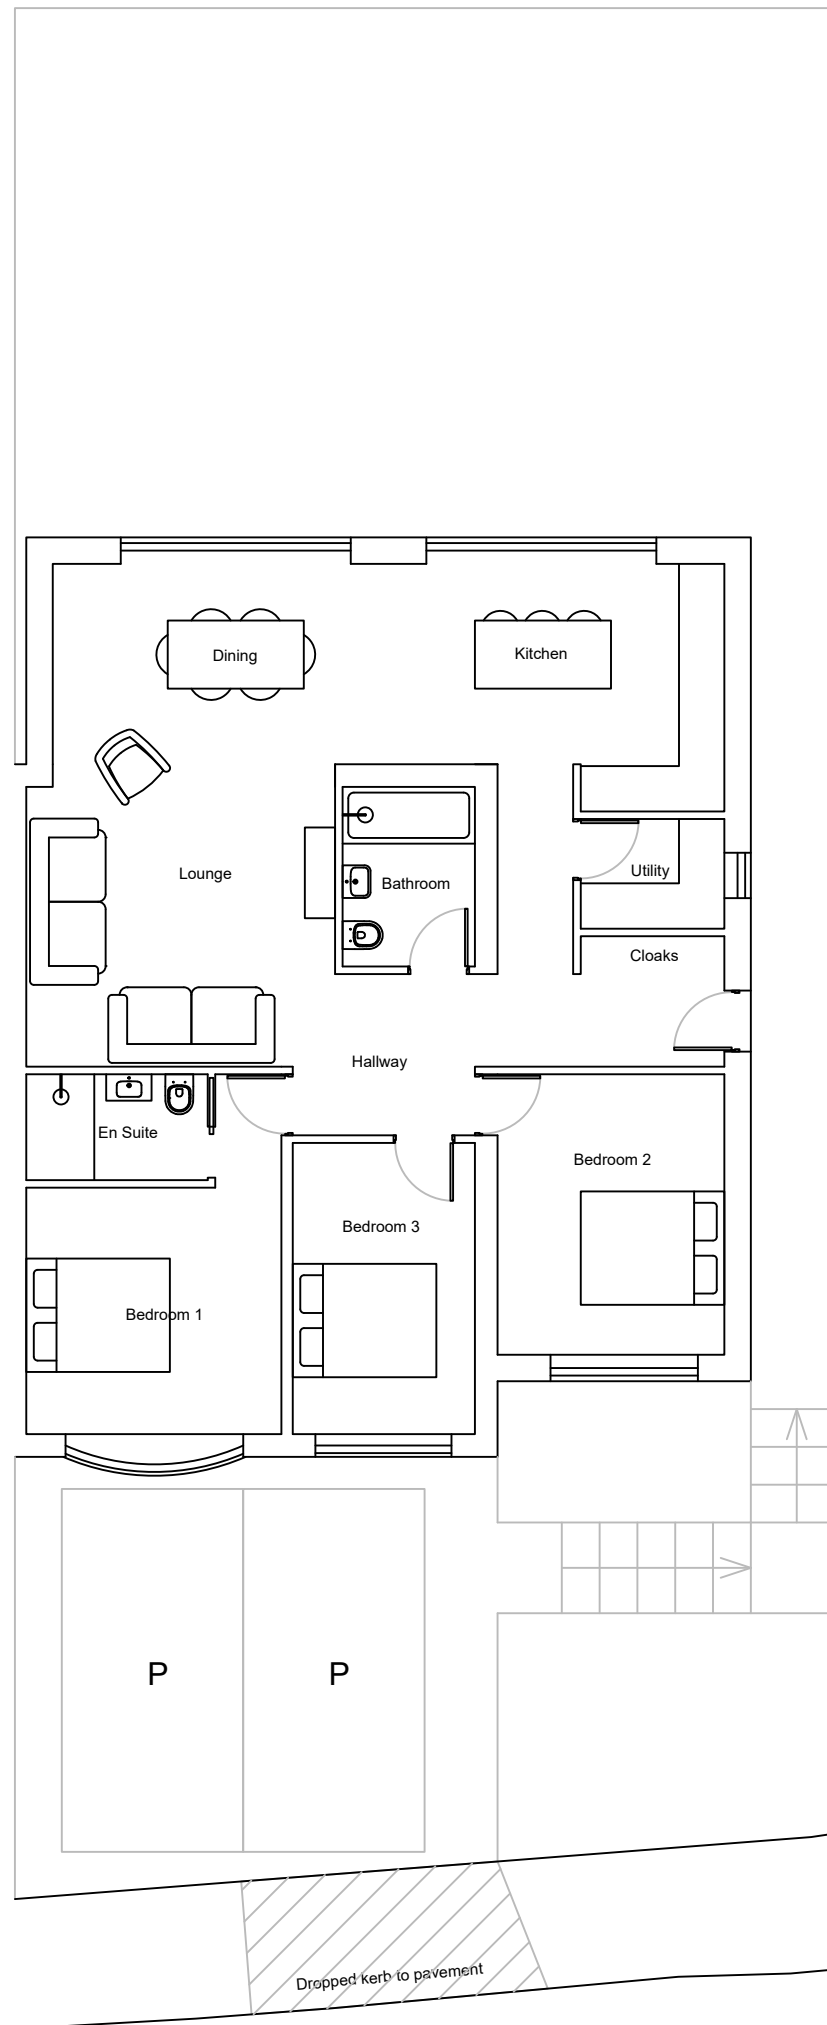

Existing

Proposed

26 Sunnydale Ridge, Otley  
Mark Dexter

## Existing & Proposed Plans

Dwg No: 2403.201  
Revision: -  
Scale: 1:100 @ A3  
Date: Feb 2024

2 Westbourne Drive  
Menston  
Ilkley  
LS29 6EL

+44 (0)7815 125 515  
www.flinnarchitecture.com