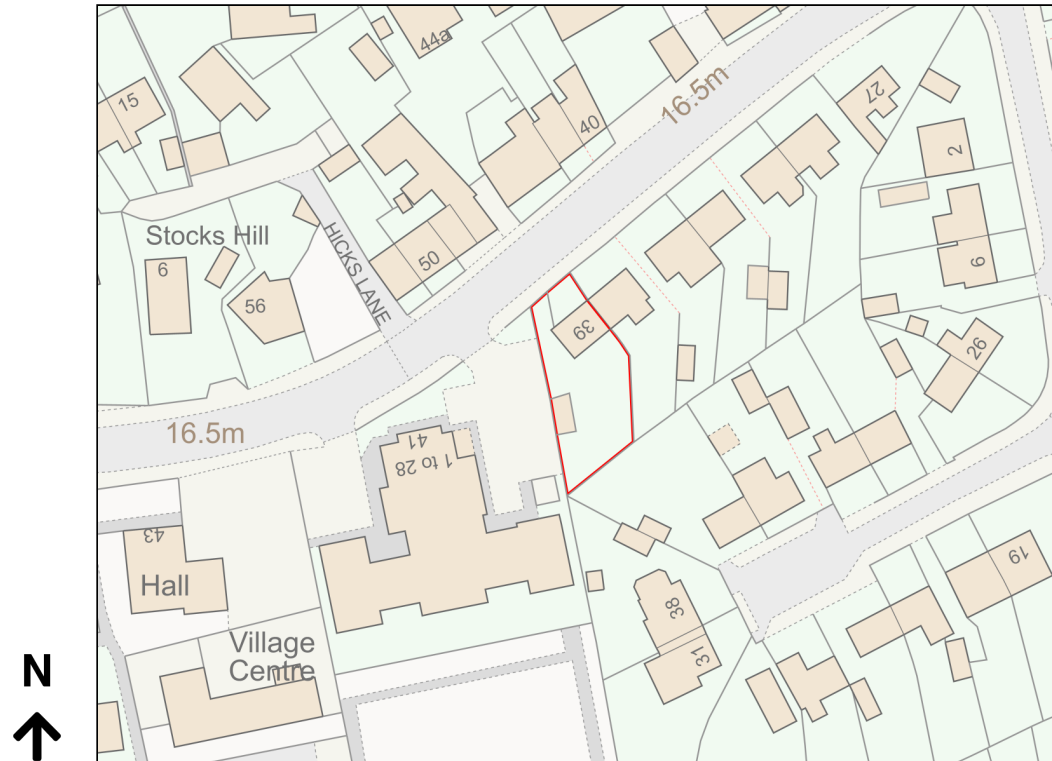

Location Plan

Site Address: 39, Main Street, Methley, Leeds, LS26 9JE

Date Produced: 16-Feb-2024

Scale: 1:1250 @A4

Planning Portal Reference: PP-12806842v1