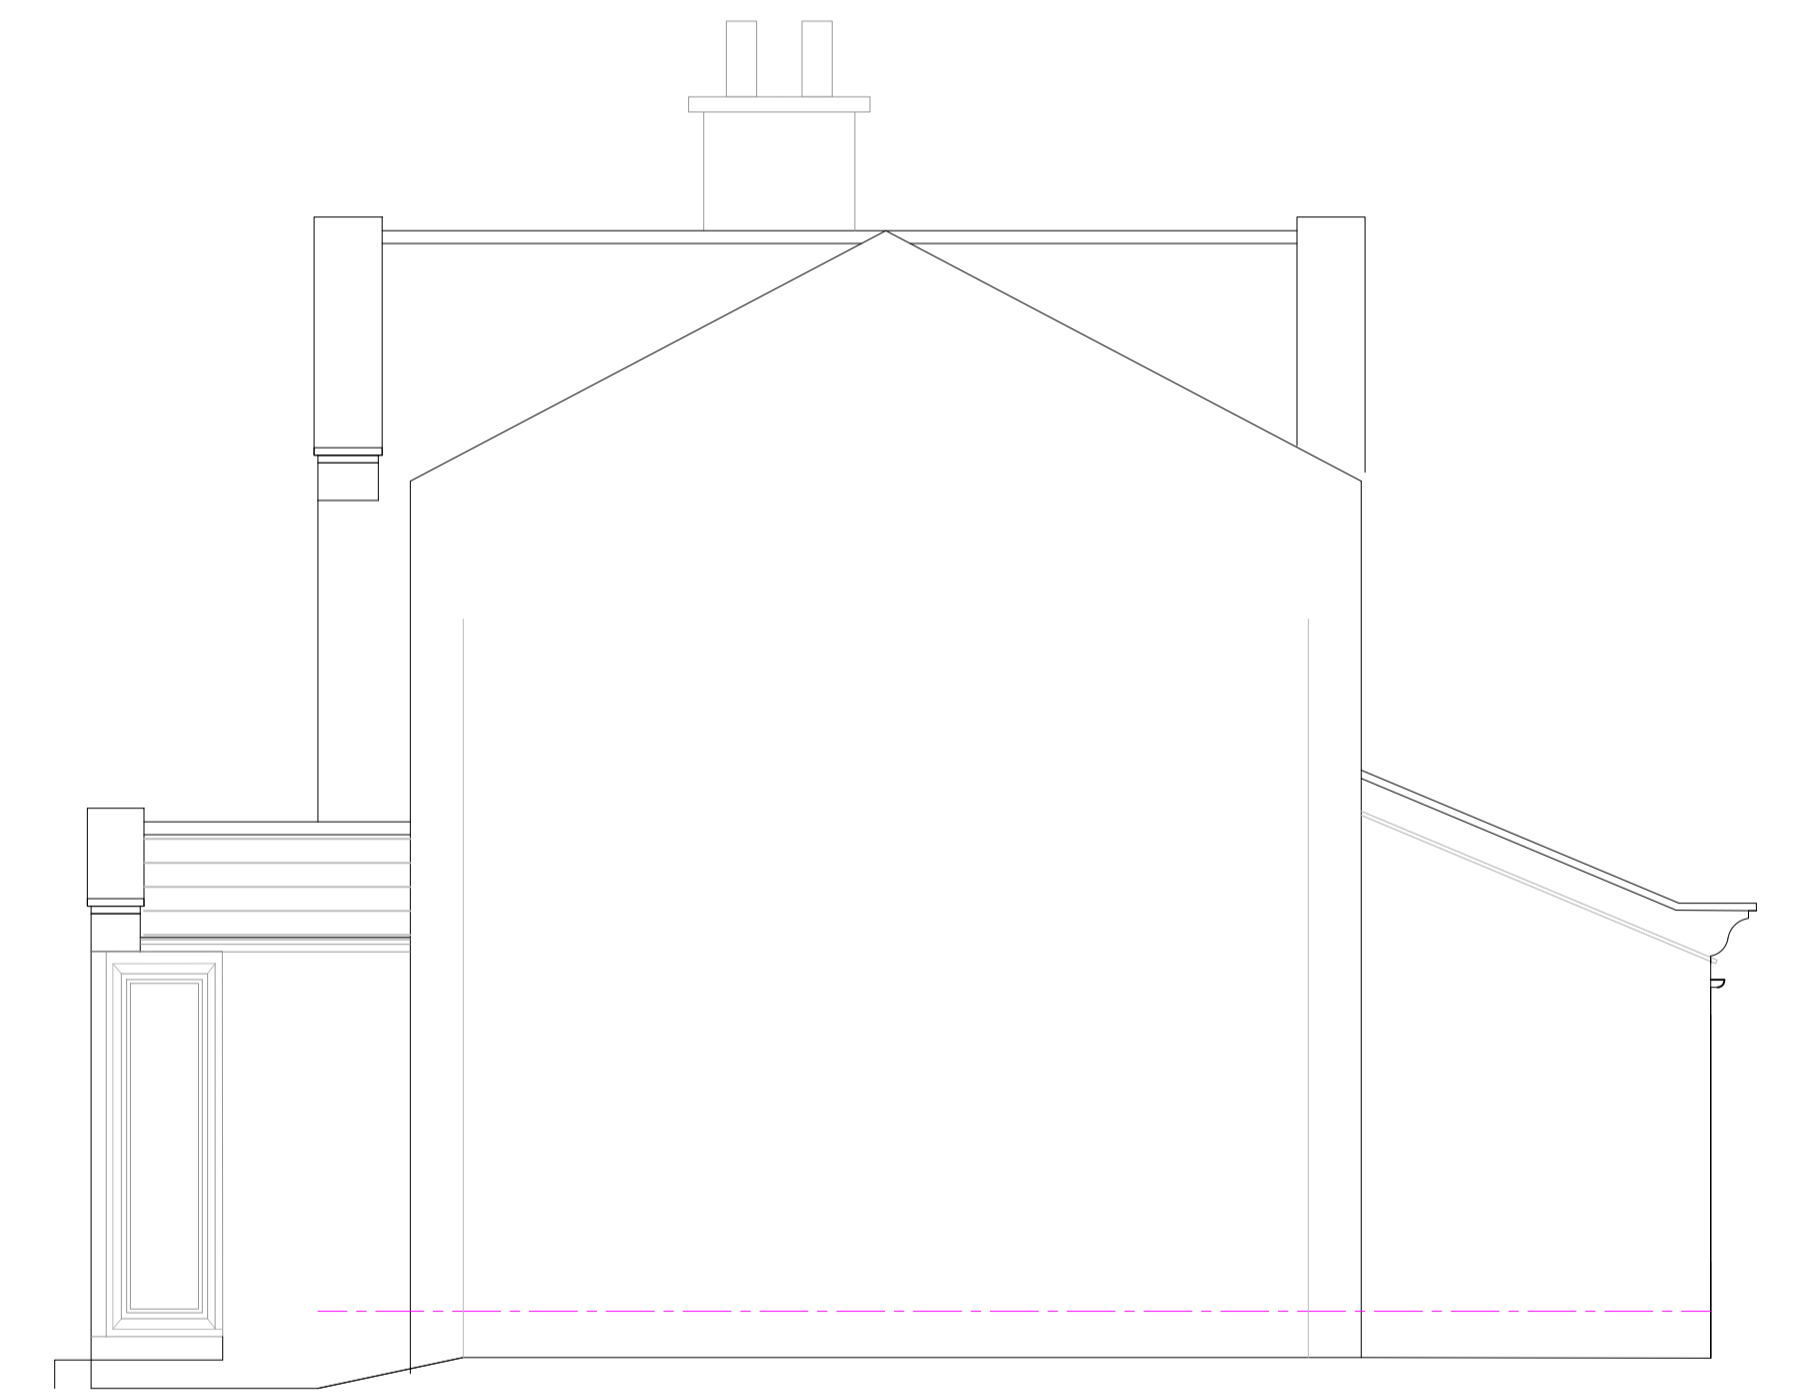

PROPOSED SOUTH WEST ELEVATION - FRONT

PROPOSED NORTH EAST ELEVATION - REAR

PROPOSED NORTH WEST ELEVATION

PROPOSED NORTH EAST ELEVATION

CLIENT  
MRS NICKY YOUNG

PROJECT  
FARM COTTAGE, WOODLANDS DRIVE  
RAWDON LS19 6JX

TITLE  
PROPOSED ELEVATIONS

SCALE 1:50    DATE 11/10/23

DRAWN ACD    CHECKED

3646    04