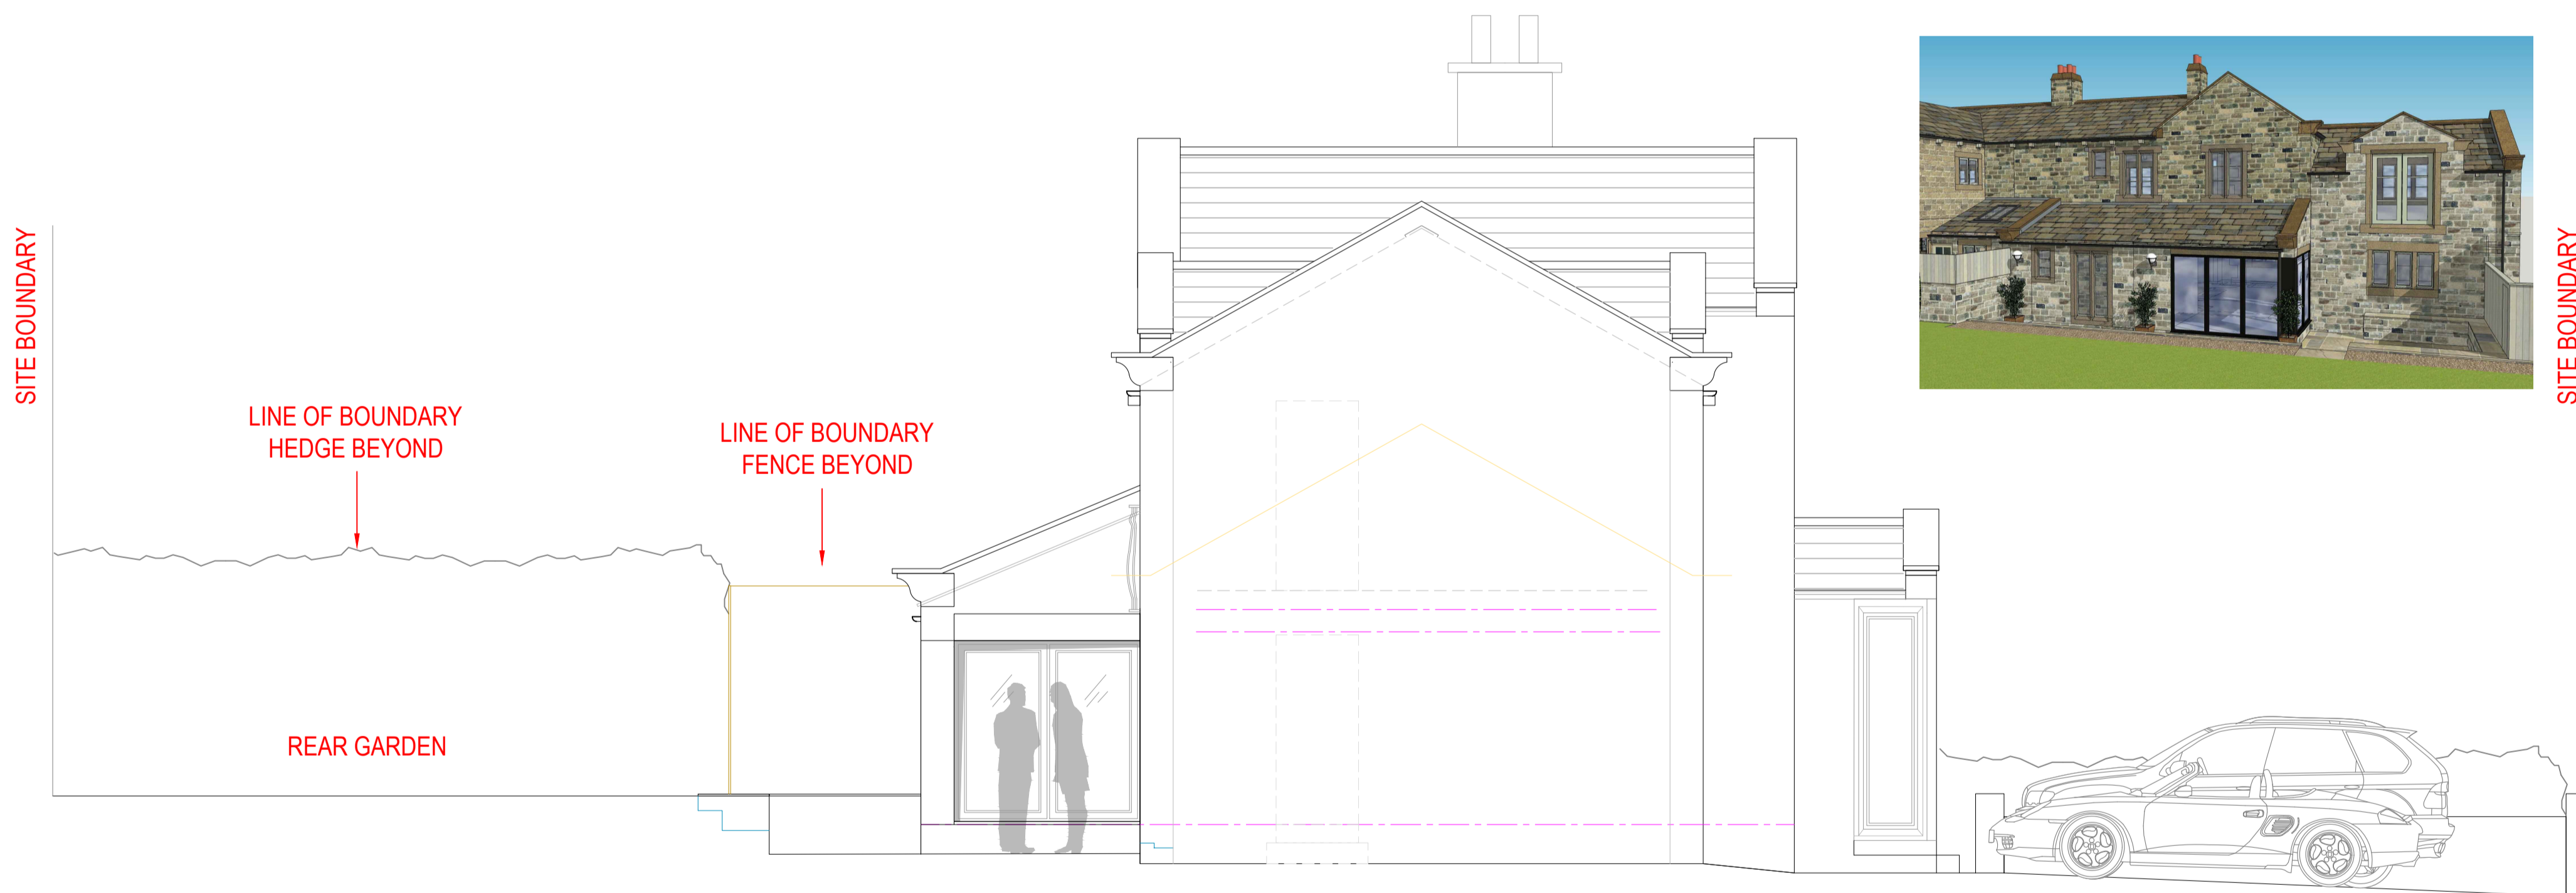

PROPOSED SOUTH WEST ELEVATION - FRONT

PROPOSED NORTH EAST ELEVATION - REAR

PROPOSED NORTH WEST ELEVATION

PROPOSED NORTH EAST ELEVATION

CLIENT  
MRS NICKY YOUNG

PROJECT  
FARM COTTAGE, WOODLANDS DRIVE  
RAWDON LS19 6JX

TITLE  
PROPOSED ELEVATIONS

SCALE 1:50    DATE 11/10/23

DRAWN ACD    CHECKED

3646    04