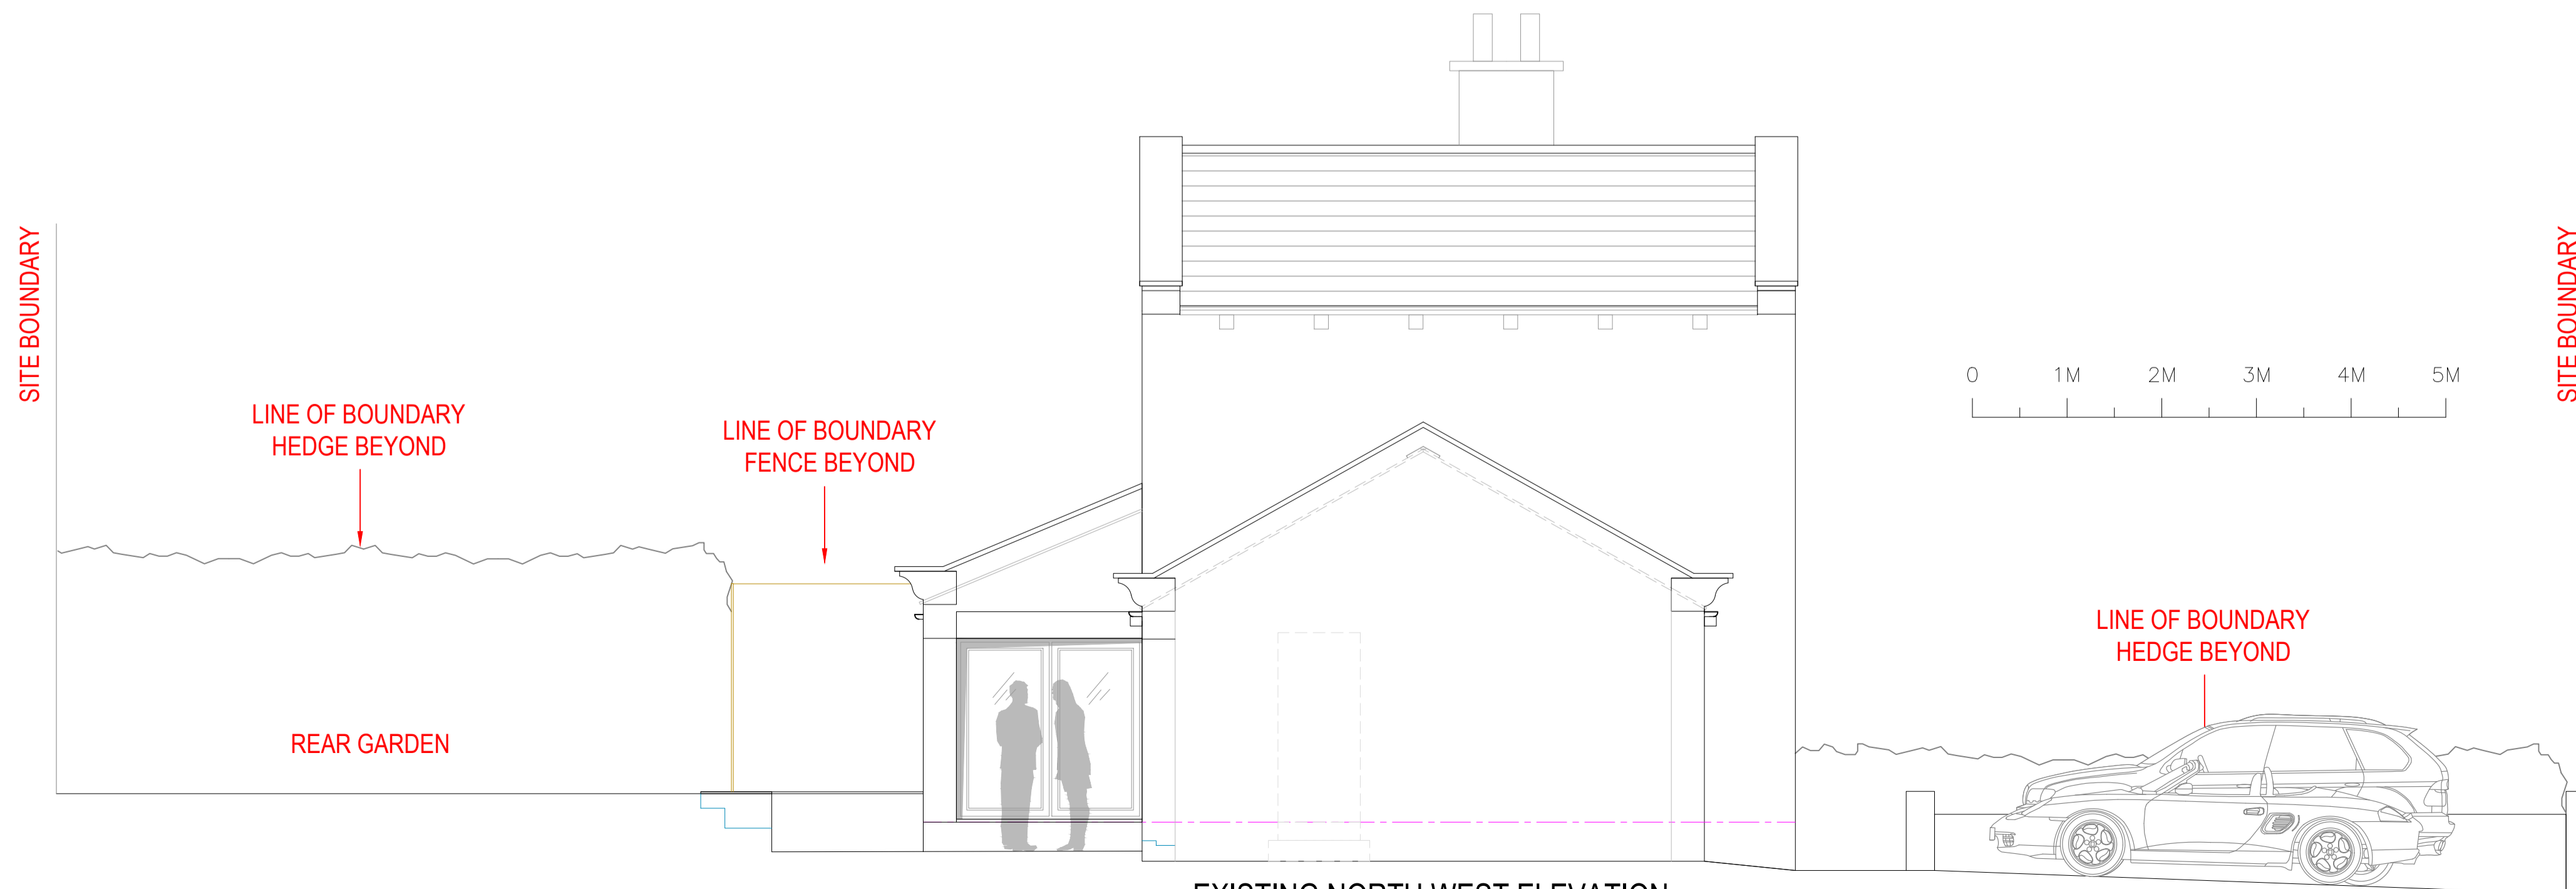

EXISTING SOUTH WEST ELEVATION - FRONT

EXISTING NORTH EAST ELEVATION - REAR

EXISTING NORTH WEST ELEVATION

CLIENT
MRS NICKY YOUNG

PROJECT
FARM COTTAGE, WOODLANDS DRIVE
RAWDON LS19 6JX

TITLE
EXISTING ELEVATIONS

SCALE 1:50 @A1 DATE 11/10/23

DRAWN ACD CHECKED

3646 02