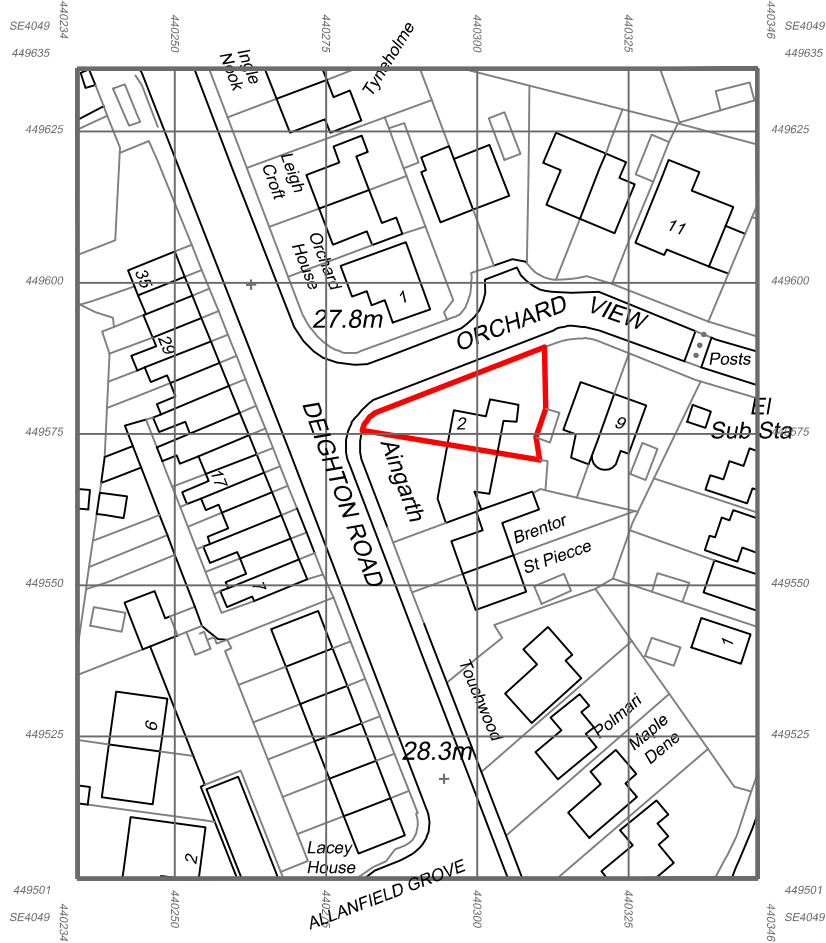

MapServe®

© Crown copyright 2024 Ordnance Survey 100053143

PROJECT 2 Orchard View Wetherby LS22 7QQ	TITLE	SCALE 1:1250	DATE FEB/24
	LOCATION PLAN	JOB No 1456	DRAWN O.S.
		DWG No 1.3	REV