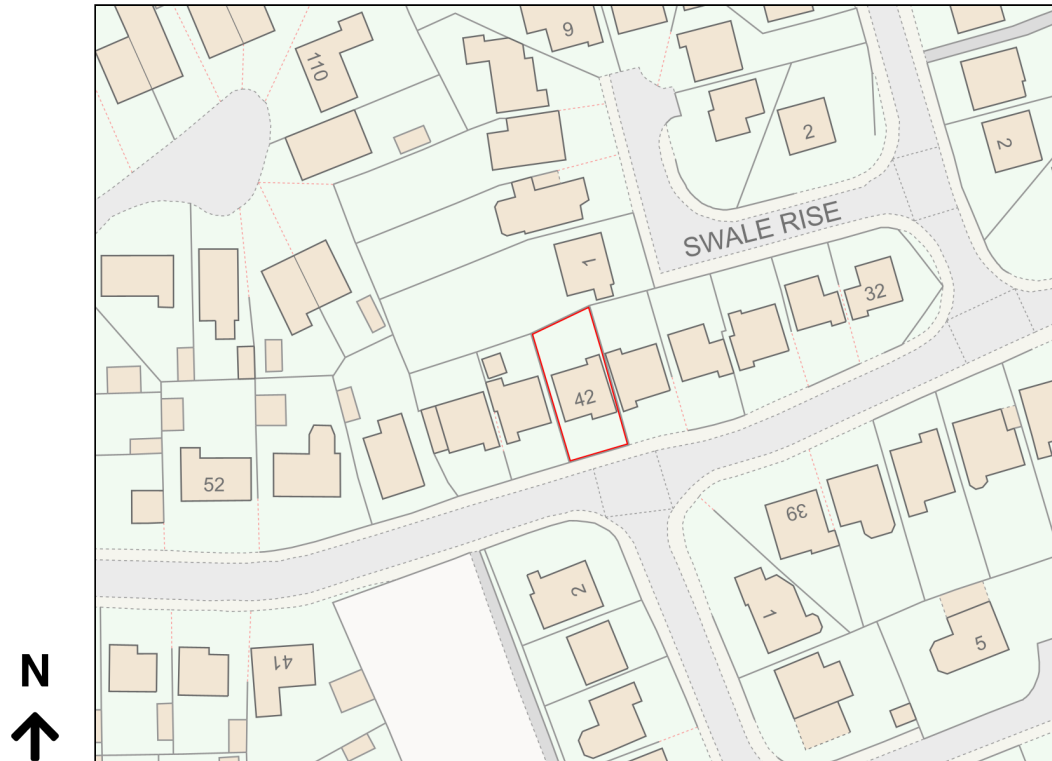

Location Plan

Site Address: 42, Nidd Approach, Wetherby, LS22 7UJ

Date Produced: 20-Feb-2024

Scale: 1:1250 @A4

Planning Portal Reference: PP-12819925v1