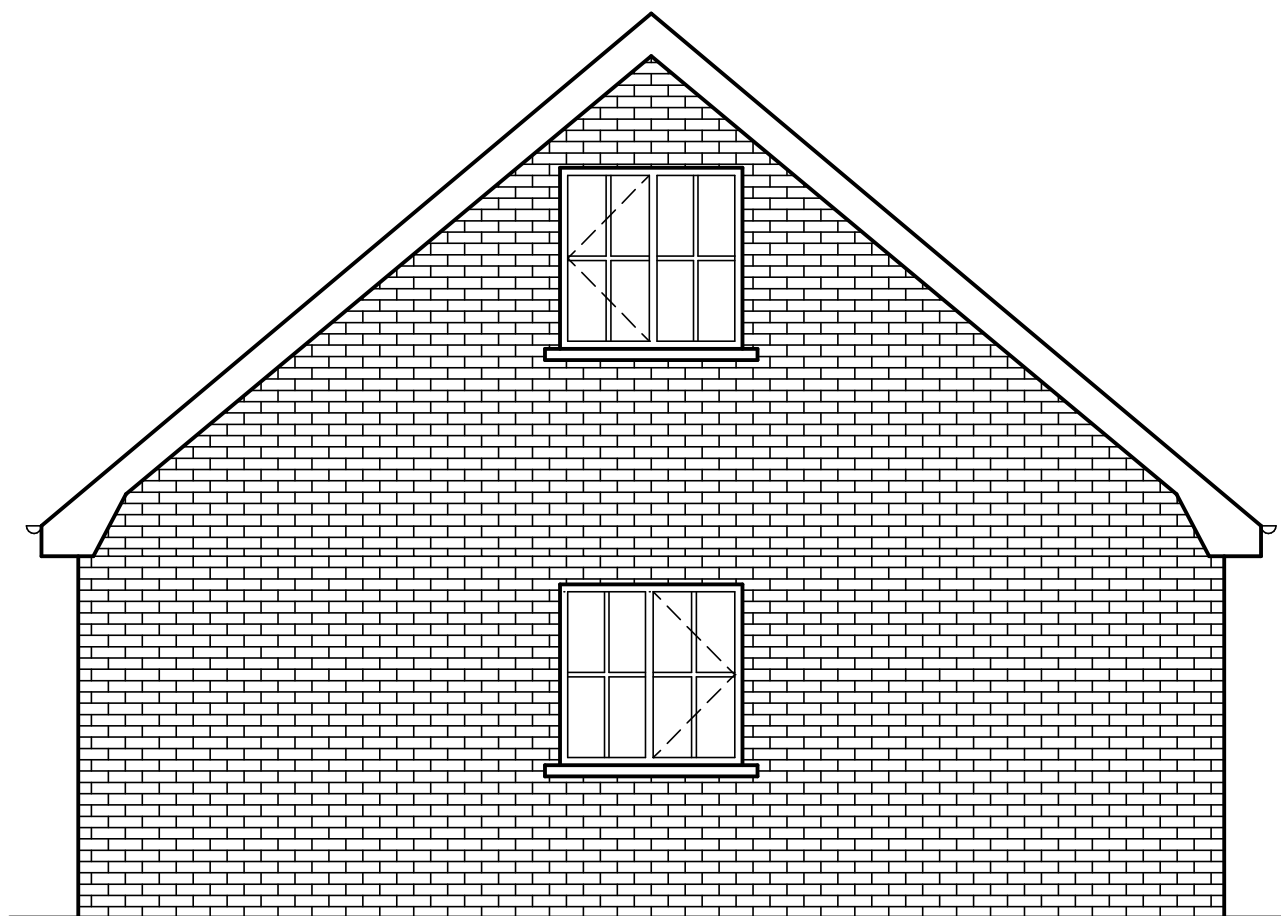

Side Elevation

Brick walls

Side Elevation

Brick walls

GaragePlans.co.uk

1 Thorndale Road North, Hillsborough Road, Carryduff, Belfast BT8 8HY Tel: 028 9081 4106
 Mobile: 077 2007 7465 Email: info@garageplans.co.uk Website: www.garageplans.co.uk

Standard Garage 9m x 7m
 (9.6m x 7.6m Externally)
 Plan Set No 9070F40BLBT

ROBERT LAKE
 Goodrich House Nupend
 Ashleworth
 Gloucestershire
 GL19 4JJ

Scale: 1:50

Serial No: 250181948345

Sheet No: 6 of 7