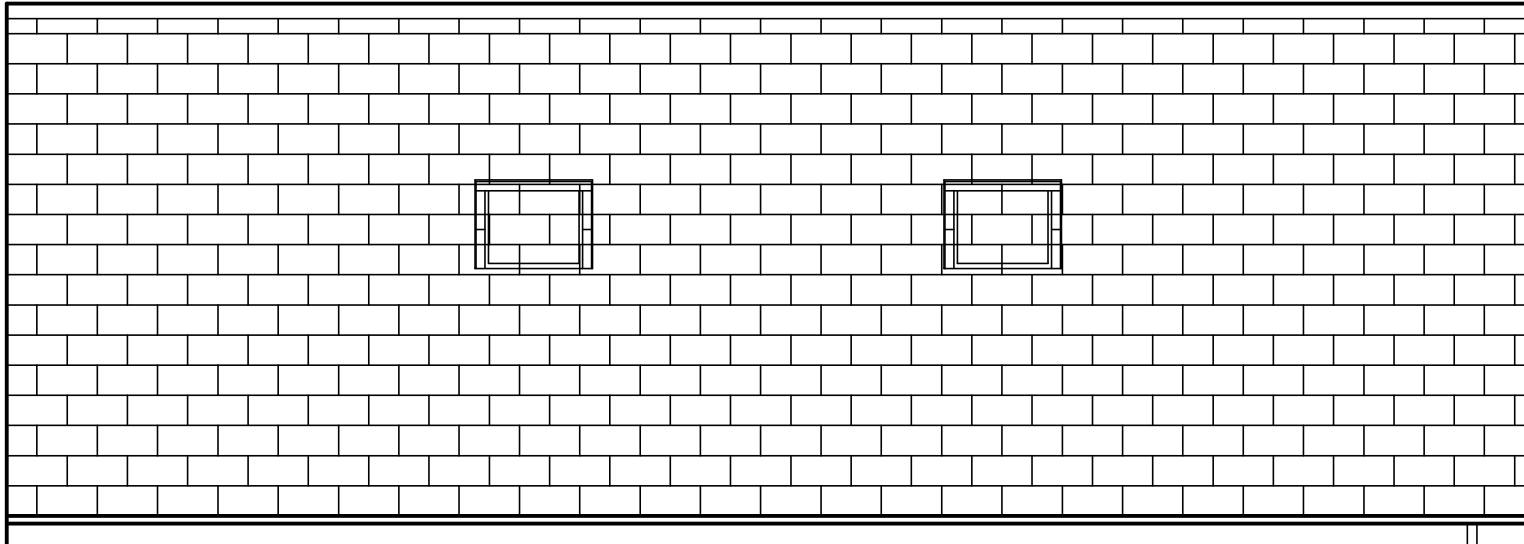

Tiled Roof

Front Elevation

Brick walls

Tiled Roof

Rear Elevation

Brick walls

For correct printing this scale should measure 10cm when printed

ROBERT LAKE  
Goodrich House Nupend  
Ashleworth  
Gloucestershire  
GL19 4JJ

Scale: 1:50

Serial No: 250181948345

Sheet No: 5 of 7