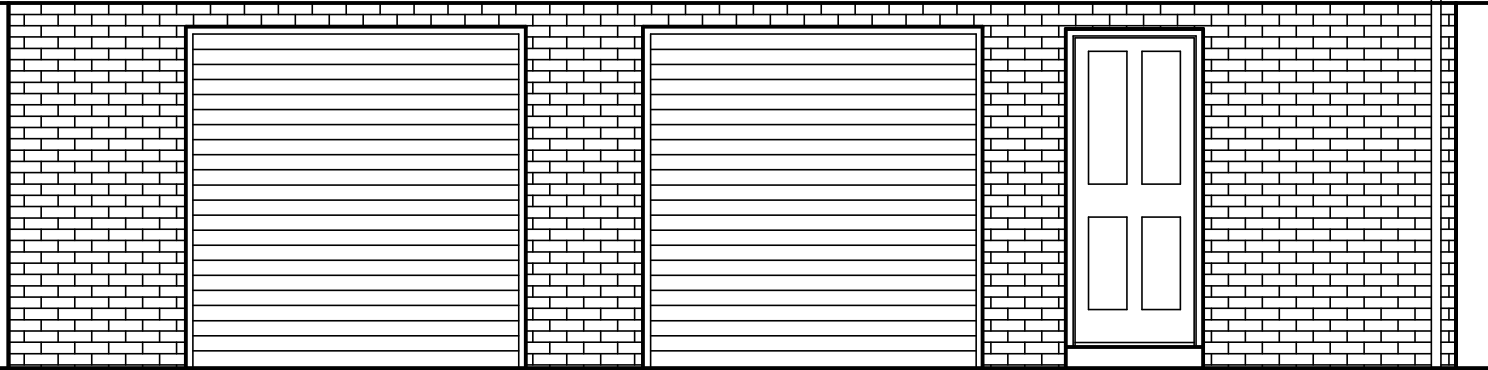

Tiled Roof

Front Elevation

Brick walls

Tiled Roof

Rear Elevation

Brick walls

For correct printing this scale should measure 10cm when printed

ROBERT LAKE  
Goodrich House Nupend  
Ashleworth  
Gloucestershire  
GL19 4JJ

Scale: 1:50

Serial No: 250181948345

Sheet No: 5 of 7