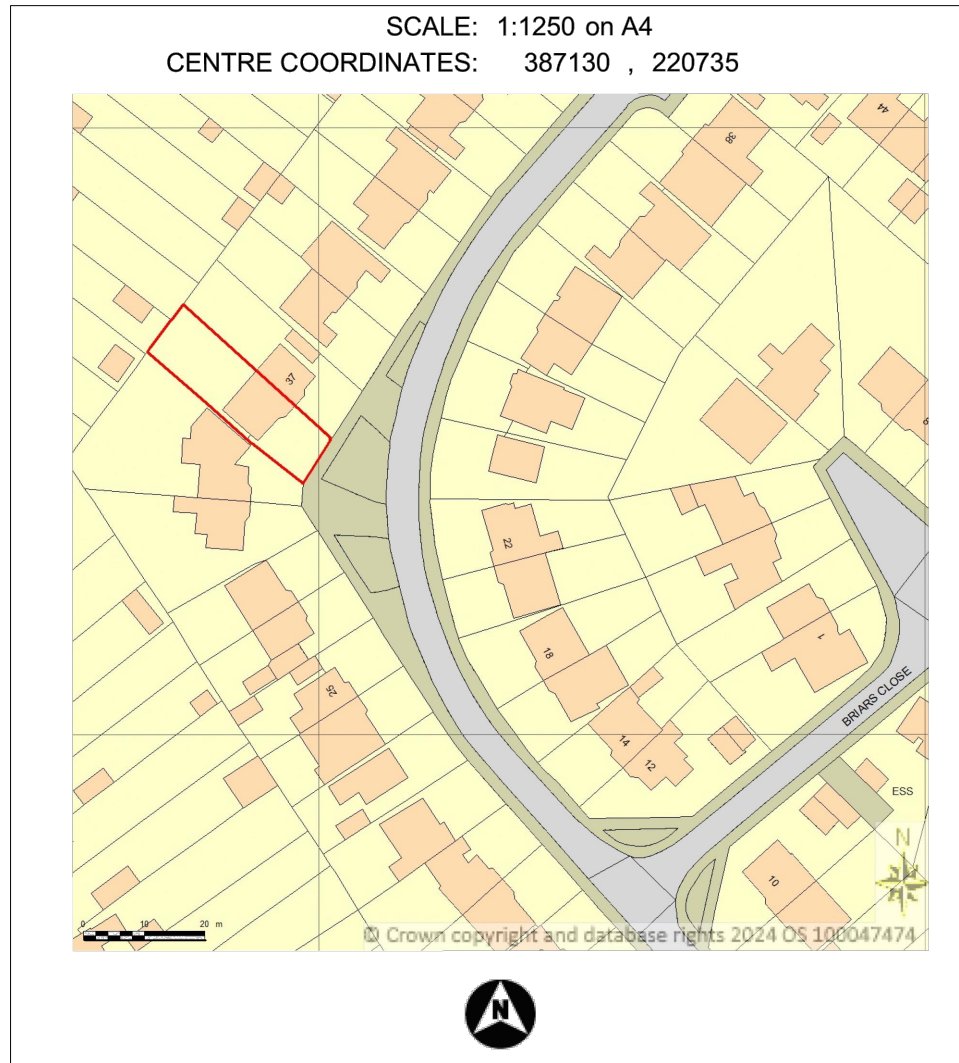

35 Moselle Drive | PL001 | site plans | Mr. & Mrs. Watters

Location Plan

Existing Block Plan

Proposed Block Plan