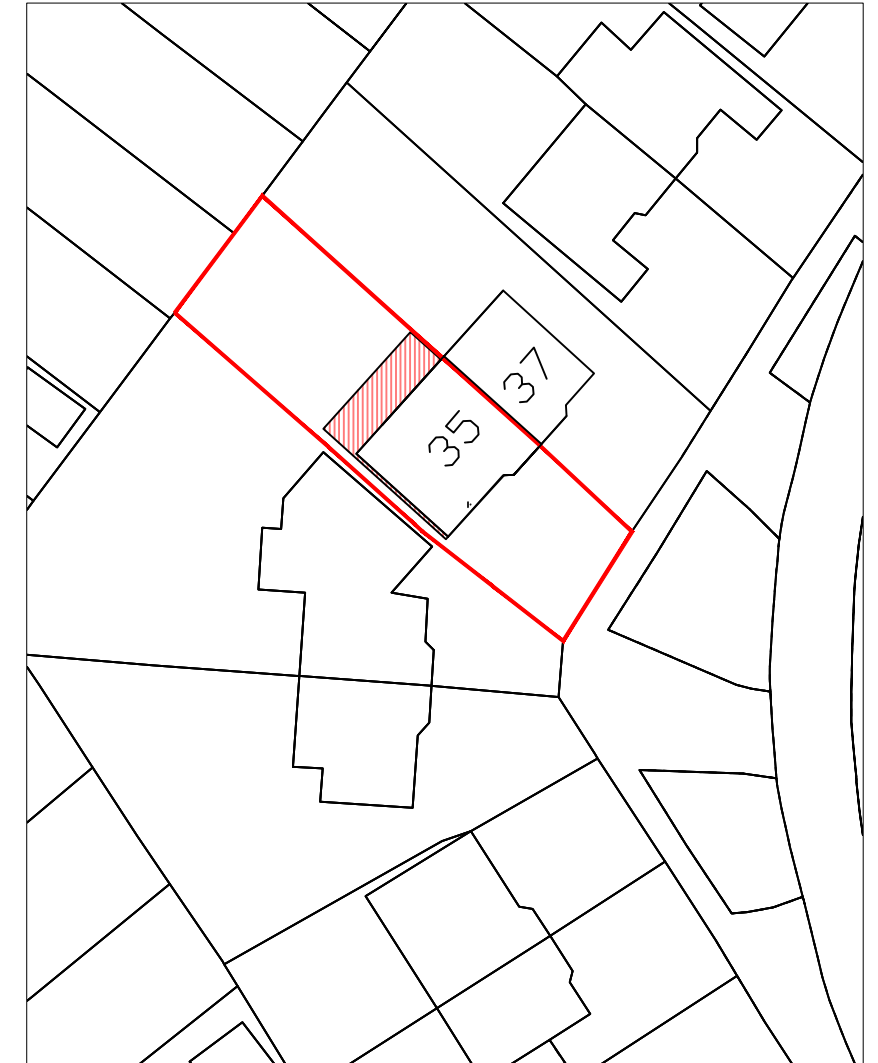

35 Moselle Drive | PL001 | site plans | Mr. & Mrs. Watters

Location Plan

Existing Block Plan

Proposed Block Plan