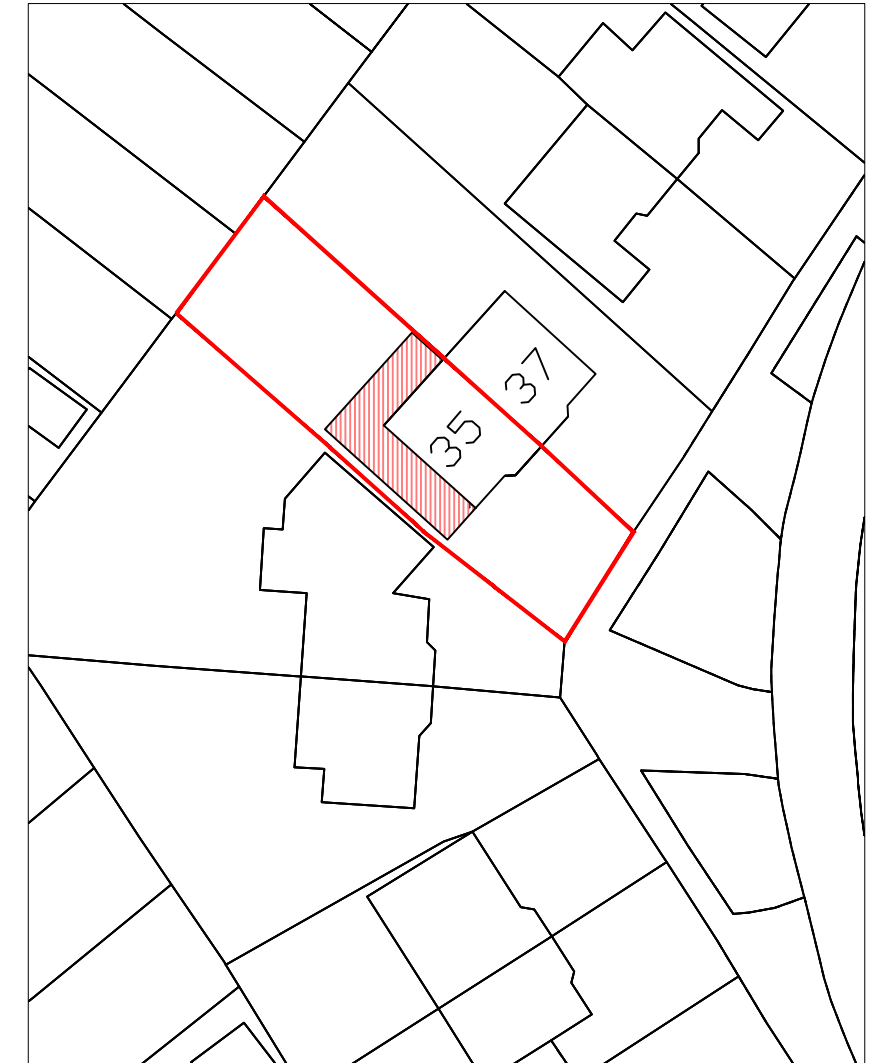

35 Moselle Drive | PL001 | site plans | Mr. & Mrs. Watters

Location Plan

Existing Block Plan

Proposed Block Plan