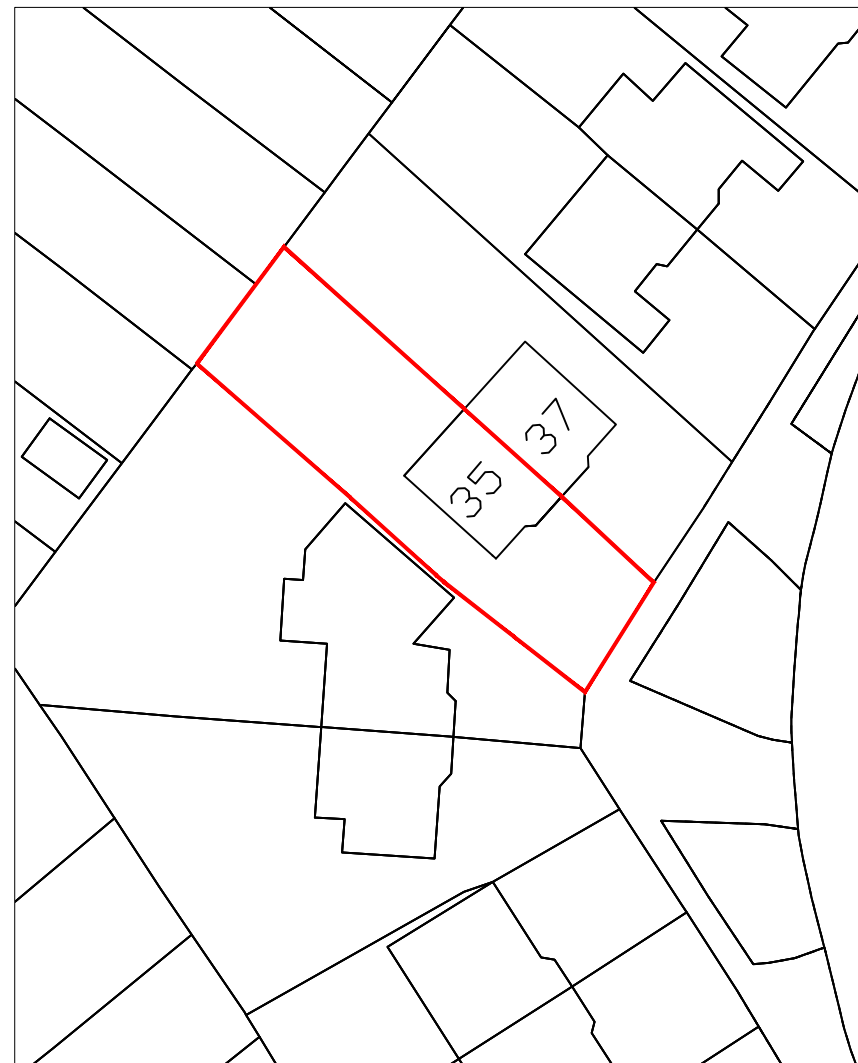

35 Moselle Drive | PL001 | site plans | Mr. & Mrs. Watters

Location Plan

Existing Block Plan

Proposed Block Plan