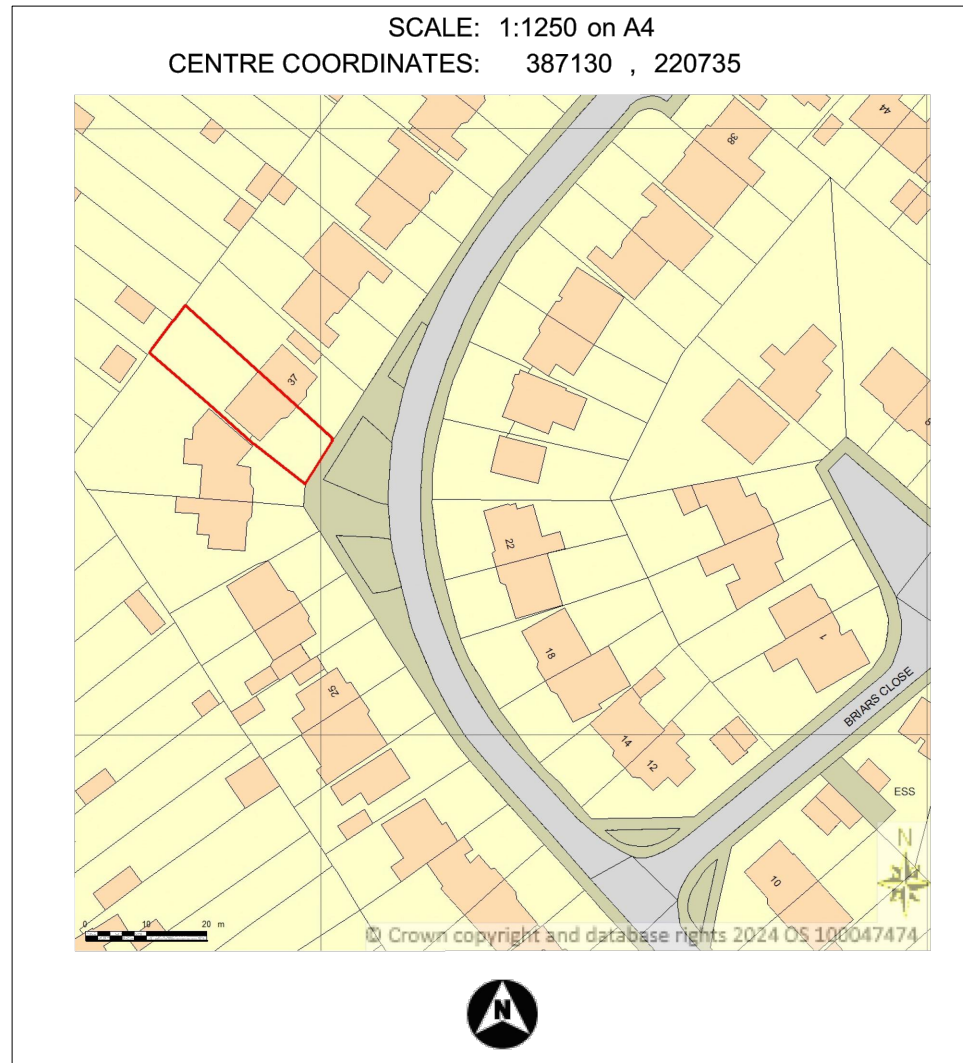

35 Moselle Drive | PL001 | site plans | Mr. & Mrs. Watters

Location Plan

Existing Block Plan

Proposed Block Plan