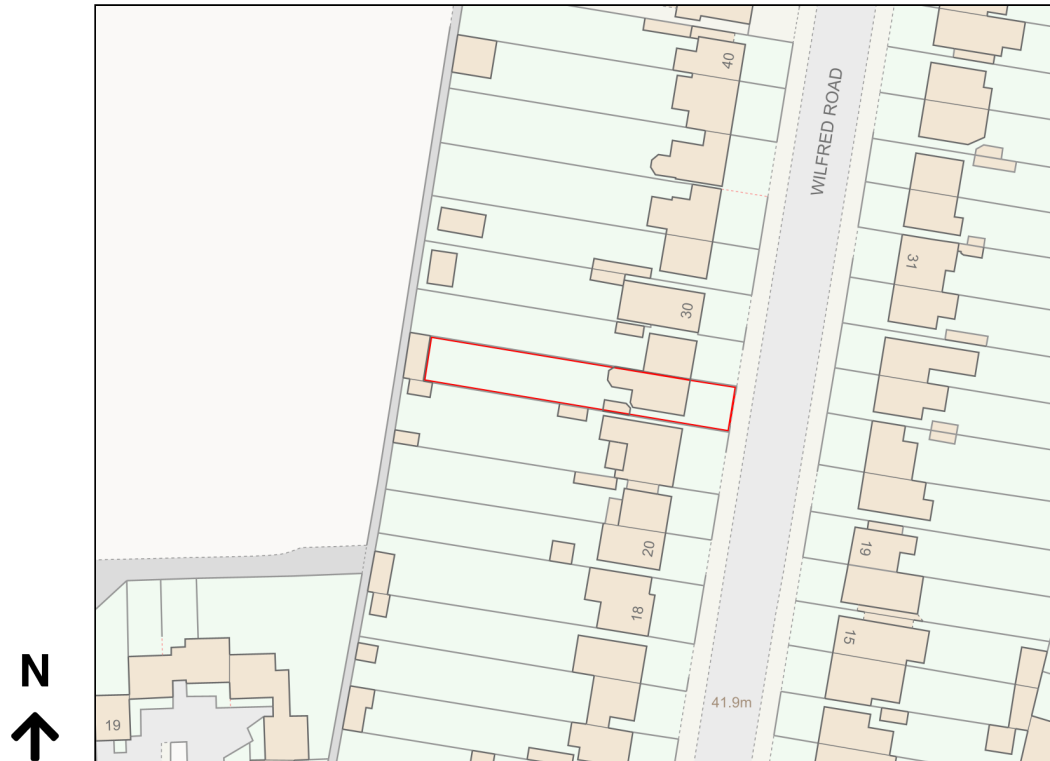

# Location Plan

Site Address: 26, Wilfred Road, Ramsgate, CT11 7RB

Date Produced: 26-Feb-2024

Scale: 1:1250 @A4

Planning Portal Reference: PP-12832216v1