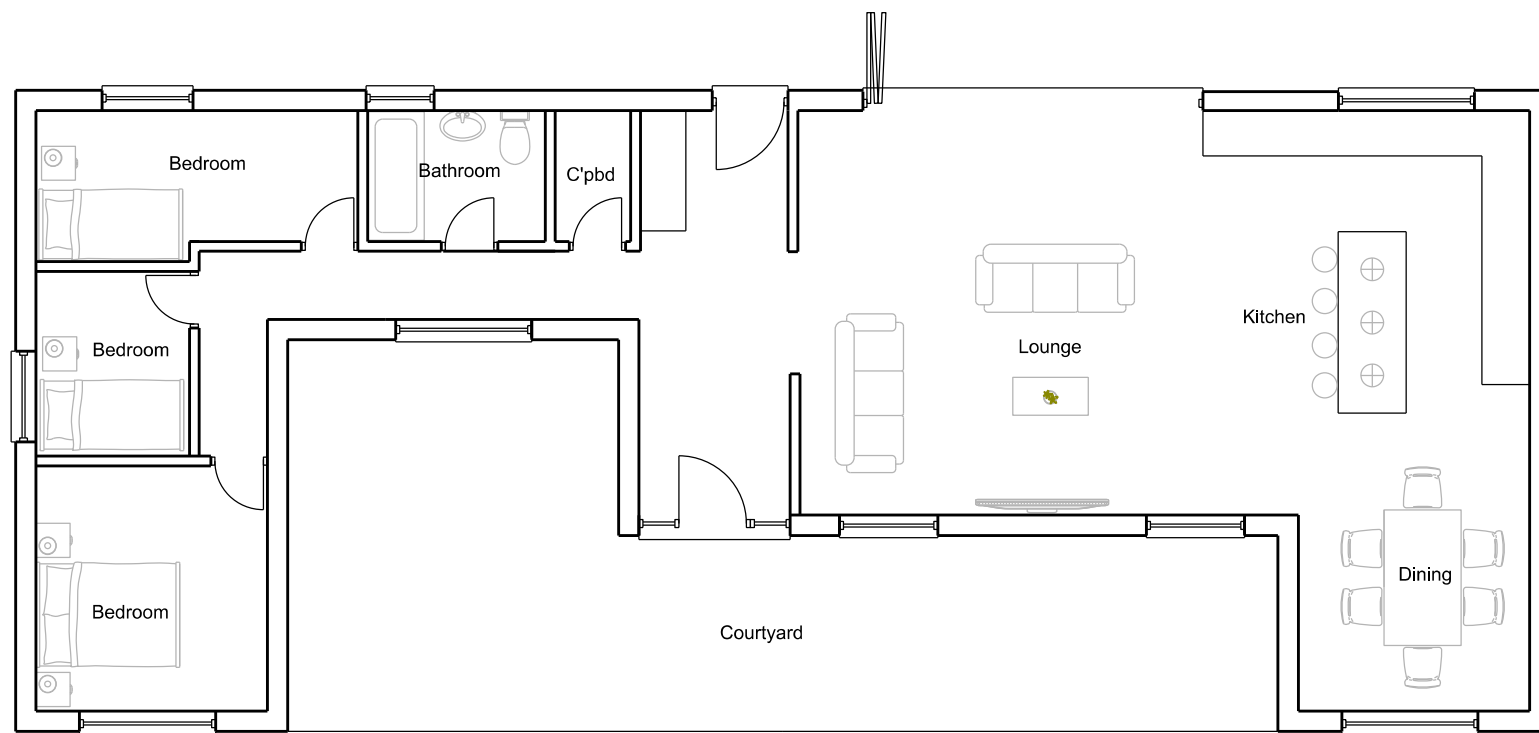

Existing Floor Plan of Existing Stable
Scale 1:100

Proposed Floor Plan of Holiday Let
Scale 1:100

Proposed Roof Plan
Scale 1:200

Client Mr Ould	Title Replacement of Stable to Create Holiday Let	Drawn By	Size A3	Date 03/05/23
		Title Great Fowle Hall Oast House, Paddock Wood, Tonbridge Kent, TN12 6PW		Existing & Proposed Plans
Drawing Number JBD/TN12/6PW/081		Rev A		