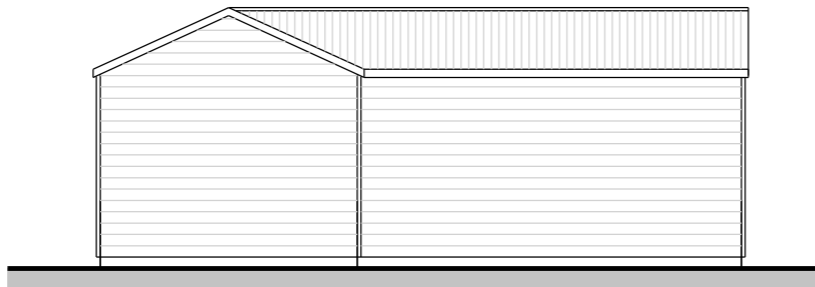

Existing Front Elevation
Scale 1:100

Existing Side Elevation
Scale 1:100

Existing Side Elevation
Scale 1:100

Existing Rear Elevation
Scale 1:100

Client Mr Ould	Title Replacement of Stable to Create Holiday Let Existing Elevations	Drawn By	Size A3	Date 03/05/23
		Drawing Number JBD/TN12/6PW/082		Rev A
Title Great Fowle Hall Oast House, Paddock Wood, Tonbridge Kent, TN12 6PW				