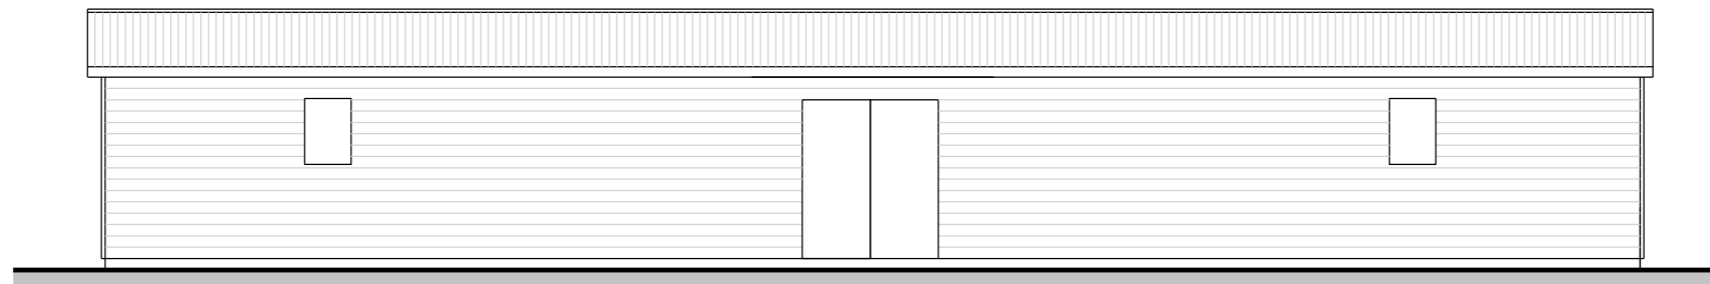

Existing Front Elevation
Scale 1:100

Existing Side Elevation
Scale 1:100

Existing Side Elevation
Scale 1:100

Existing Rear Elevation
Scale 1:100

Client Mr Ould	Title Replacement of Stable to Create Holiday Let Existing Elevations	Drawn By	Size A3	Date 03/05/23
		Drawing Number JBD/TN12/6PW/082		Rev A
Title Great Fowle Hall Oast House, Paddock Wood, Tonbridge Kent, TN12 6PW				