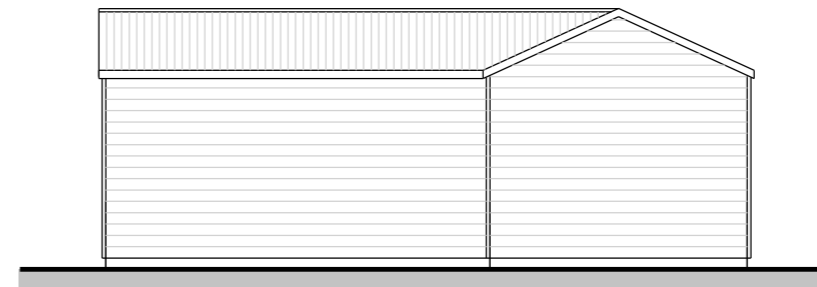

Existing Front Elevation
Scale 1:100

Existing Side Elevation
Scale 1:100

Existing Side Elevation
Scale 1:100

Existing Rear Elevation
Scale 1:100

Client Mr Ould	Title Replacement of Stable to Create Holiday Let Existing Elevations	Drawn By	Size A3	Date 03/05/23
		Drawing Number JBD/TN12/6PW/082		Rev A
Title Great Fowle Hall Oast House, Paddock Wood, Tonbridge Kent, TN12 6PW				