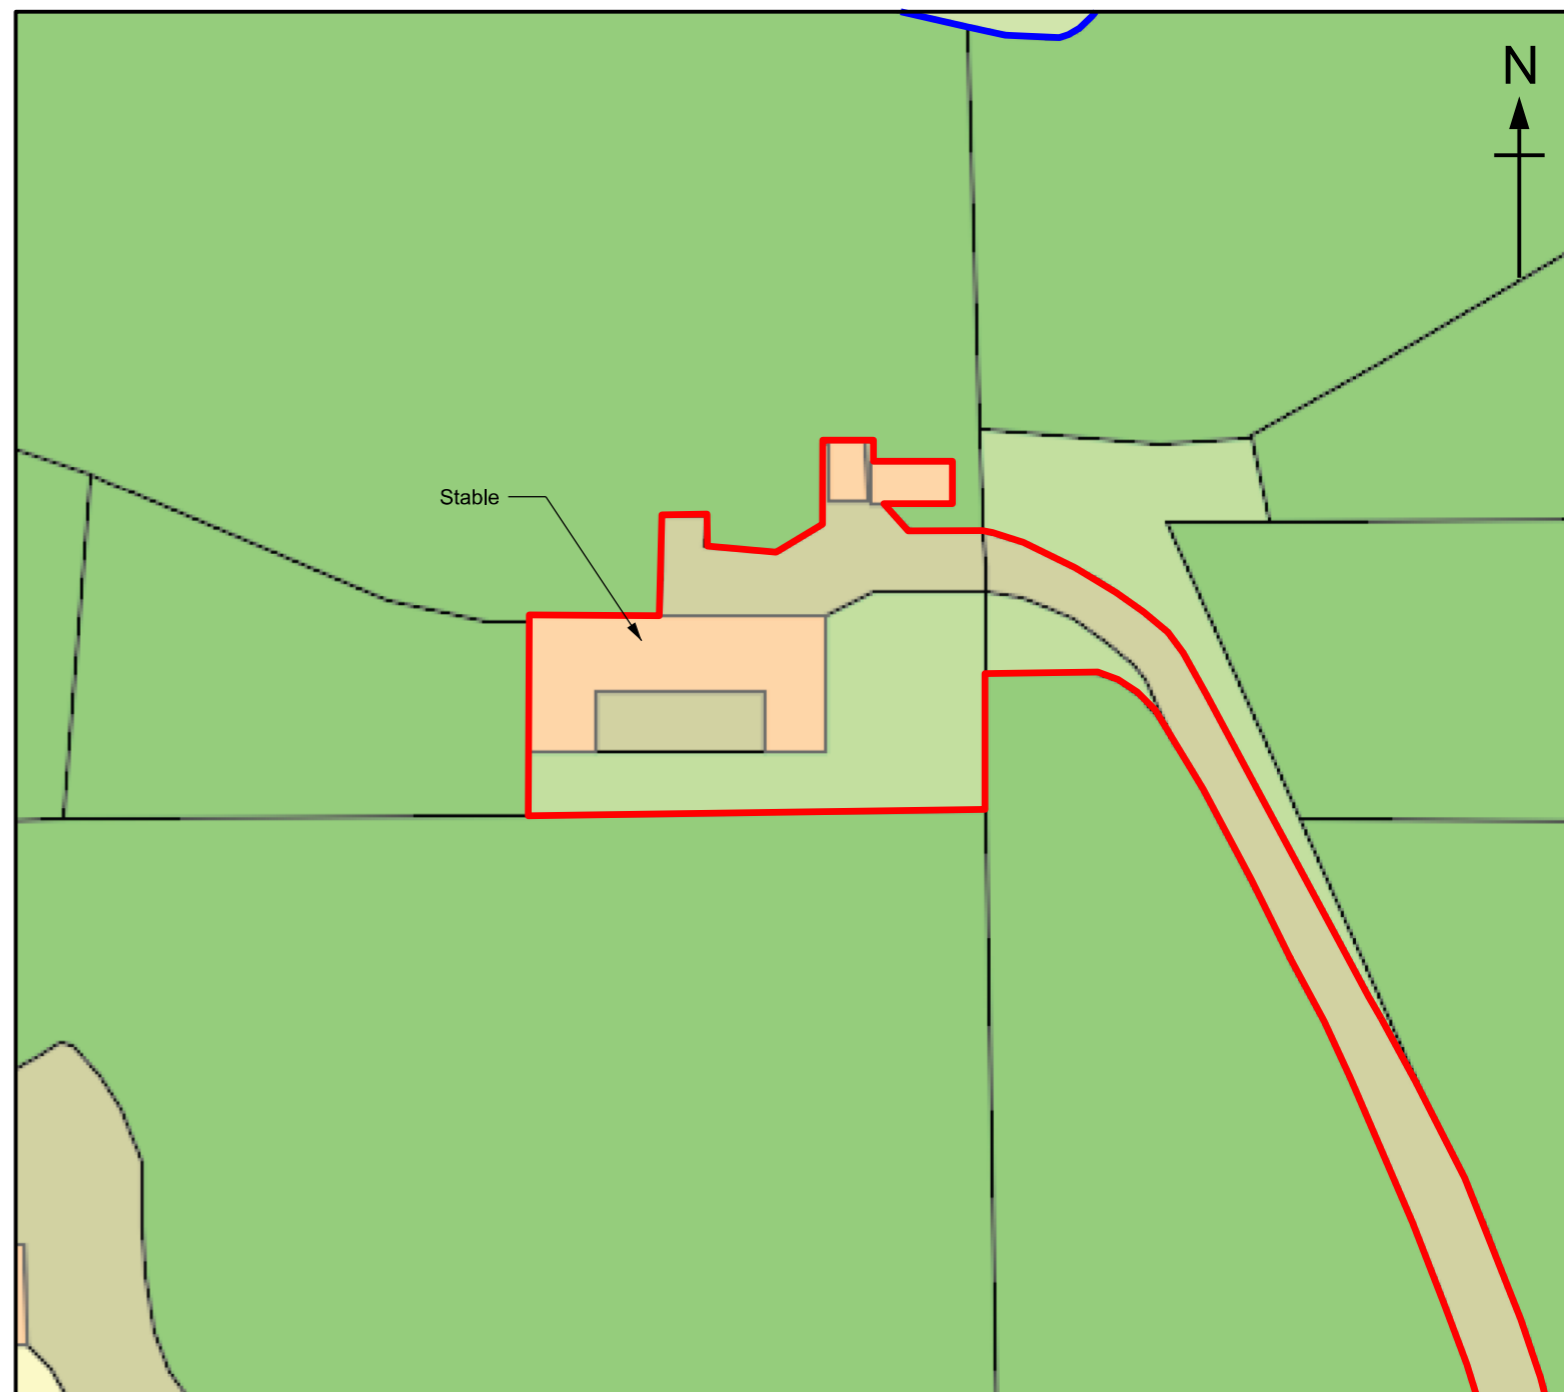

**Location Plan**

SCALE 1:1250

**Block Plan**

SCALE 1:500

	Client	Mr Ould	Title	Replacement of Stable to Create Holiday Let	Drawn By	Size	Date
	Title	Great Fowle Hall Oast House, Darman Lane, Paddock Wood, Tonbridge, Kent, TN12 6PW			Location & Block Plan		
					Drawing Number		Rev
					JBD/TN12/6PW/080		A