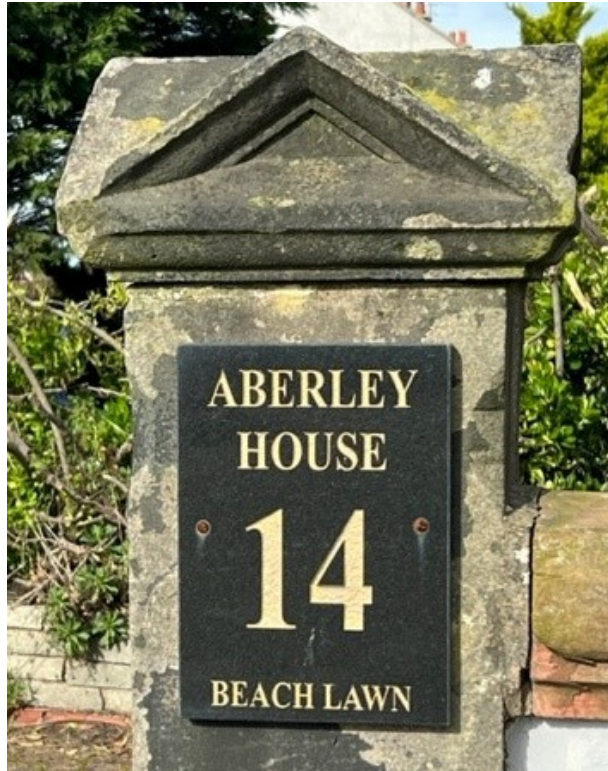

New post sign for 13 beach lawn.

The proposed new sign will be identical to that of my neighbours at number 14 (see below )

The sign will be made of black slate with gold lettering . The size of the sign will be approx. 17 inches x 8 inches . It will be 15mm thick and will have 2 x fixing holes for 2 x stainless steel screws