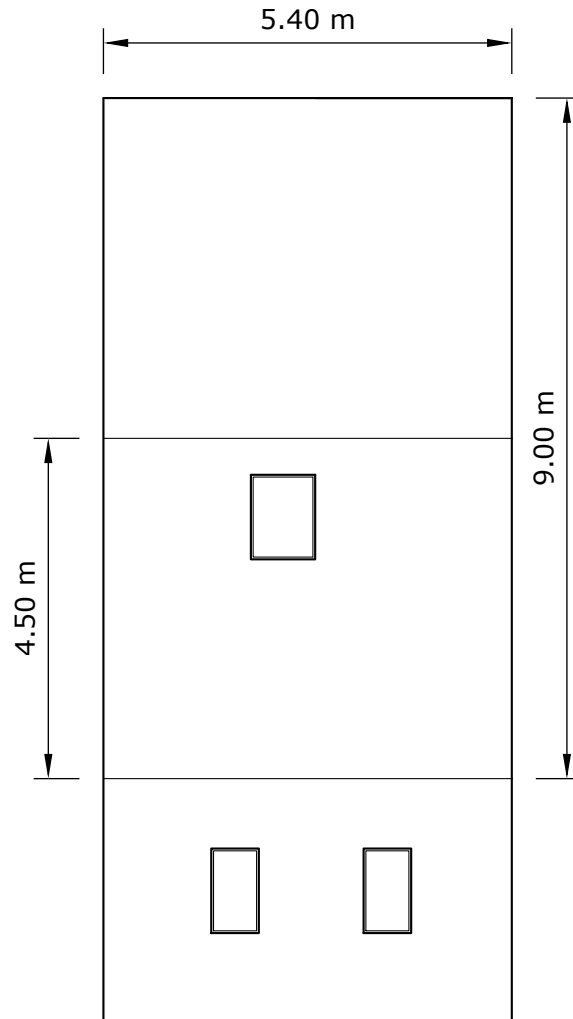

26 Beesfield Lane
Farnigham
Dartford
DA4 0BZ

SCALE BAR 1:100