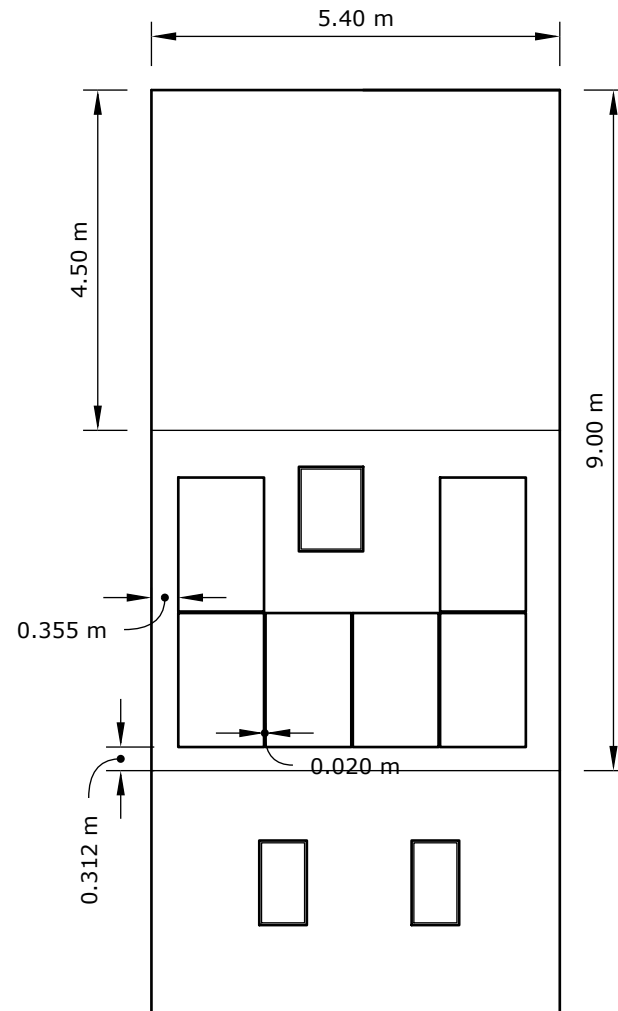

26 Beesfield Lane
Farnigham
Dartford
DA4 0BZ

SCALE BAR 1:100