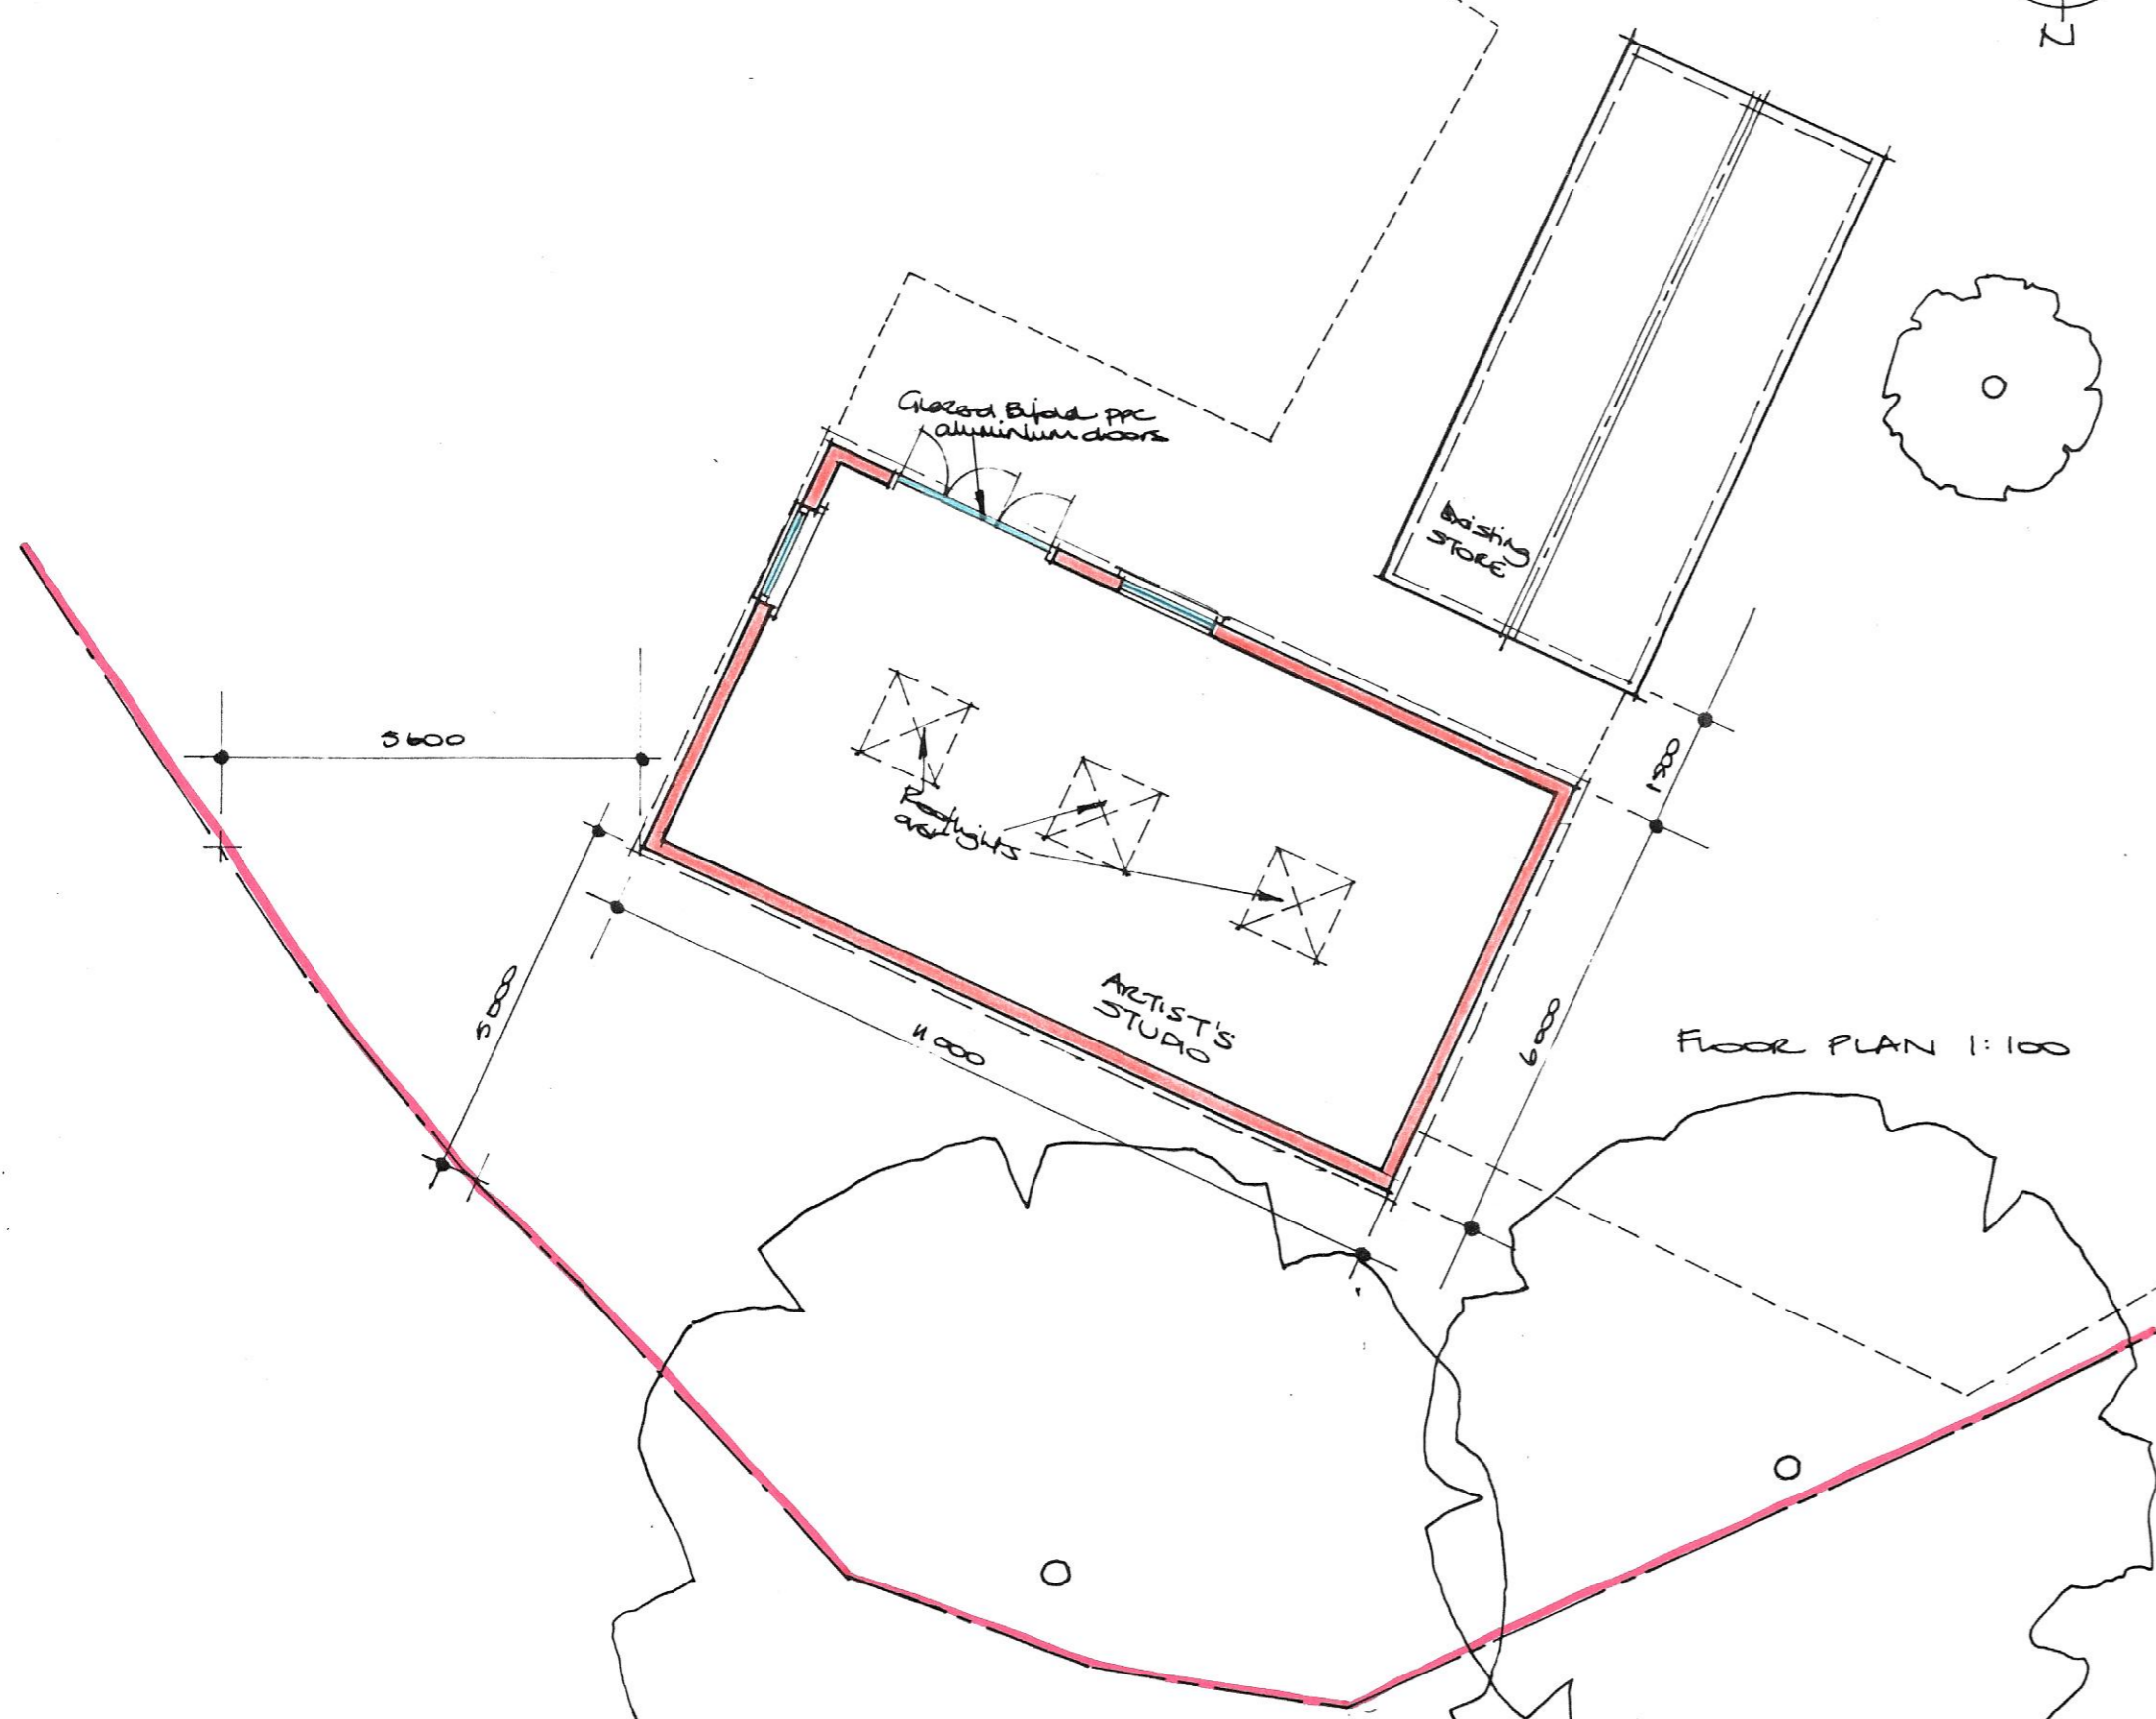

1 GREEN FARM BARN, BUGGS ROAD, BURGATE, SUFFOLK, IP22 1QG

© HUCKLESBY ARCHITECTS DO NOT SCALE FROM DRAWINGS. USE FIGURED DIMENSIONS ONLY. REPORT ANY DISCREPANCIES IMMEDIATELY TO ARCHITECTS	
1 Green Farm Barns Buggs Road Burgate Suffolk IP22 1QG Mr Reece Jones	ARTIST'S STUDIO
	PROPOSED
BLOCK PLAN, FLOOR PLAN & ELEVATIONS	
HUCKLESBY ARCHITECTS Old Hall Farm, Main Road, Hemingstone, Suffolk IP6 9RJ Tel: 01449 760660 Email: hucklesby.arch@btconnect.com	Scale: 1:100/1:500
	Date: 09.01.24
	Job No: E0883
	Drg No: 10
	Original Size A3