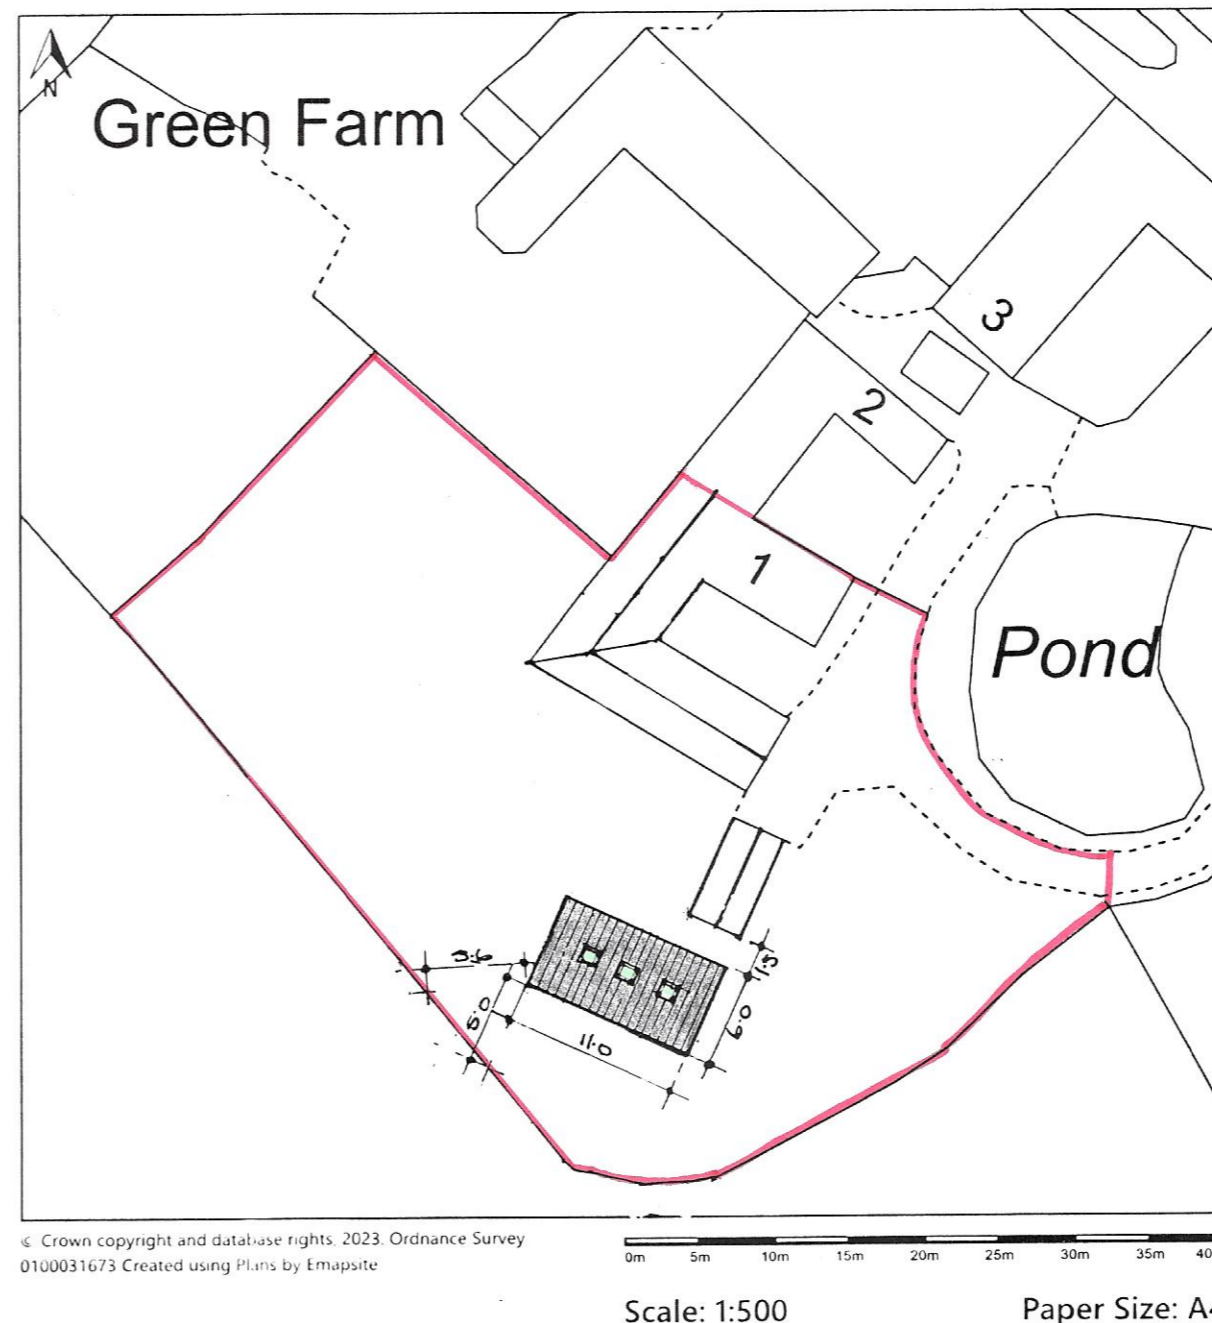

1 GREEN FARM BARN, BUGGS ROAD, BURGATE, SUFFOLK, IP22 1QG

© HUCKLESBY ARCHITECTS DO NOT SCALE FROM DRAWINGS. USE FIGURED DIMENSIONS ONLY. REPORT ANY DISCREPANCIES IMMEDIATELY TO ARCHITECTS	
1 Green Farm Barns Buggs Road Burgate Suffolk IP22 1QG Mr Reece Jones	ARTIST'S STUDIO
	PROPOSED
BLOCK PLAN, FLOOR PLAN & ELEVATIONS	
HUCKLESBY ARCHITECTS Old Hall Farm, Main Road, Hemingstone, Suffolk IP6 9RJ Tel: 01449 760660 Email: hucklesby.arch@btconnect.com	Scale: 1:100/1:500
	Date: 09.01.24
	Job No: E0883
	Drg No: 10
	Original Size A3