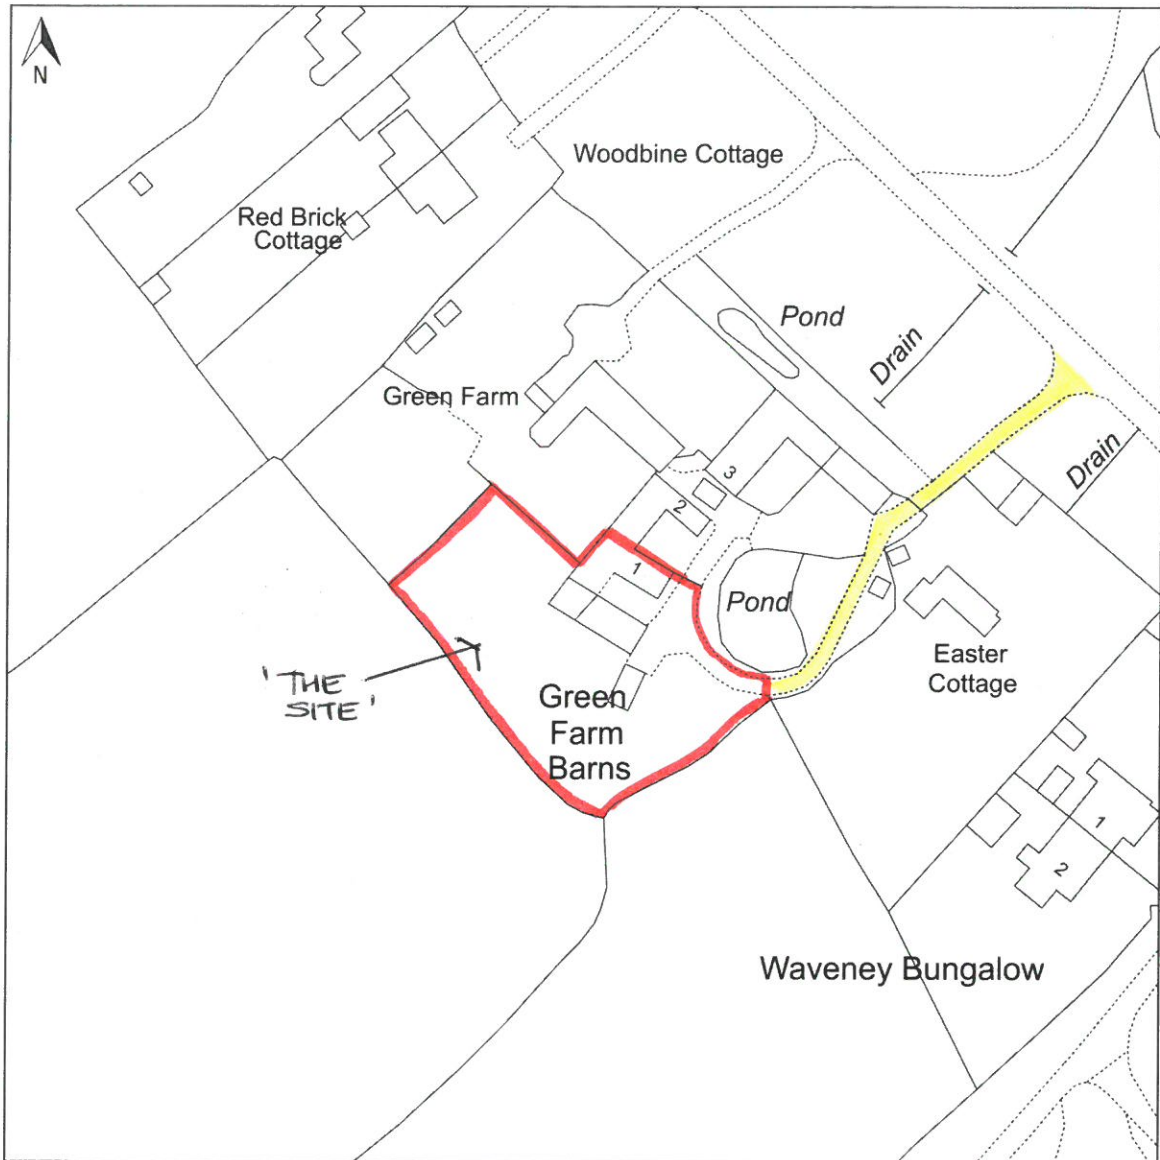

1 GREEN FARM BARN, BUGGS ROAD, BURGATE, SUFFOLK, IP22 1QG

© Crown copyright and database rights, 2023. Ordnance Survey
0100031673 Created using Plans by Emapsite

0m 20m 40m 60m 80m 100m

Scale: 1:1250

Paper Size: A4