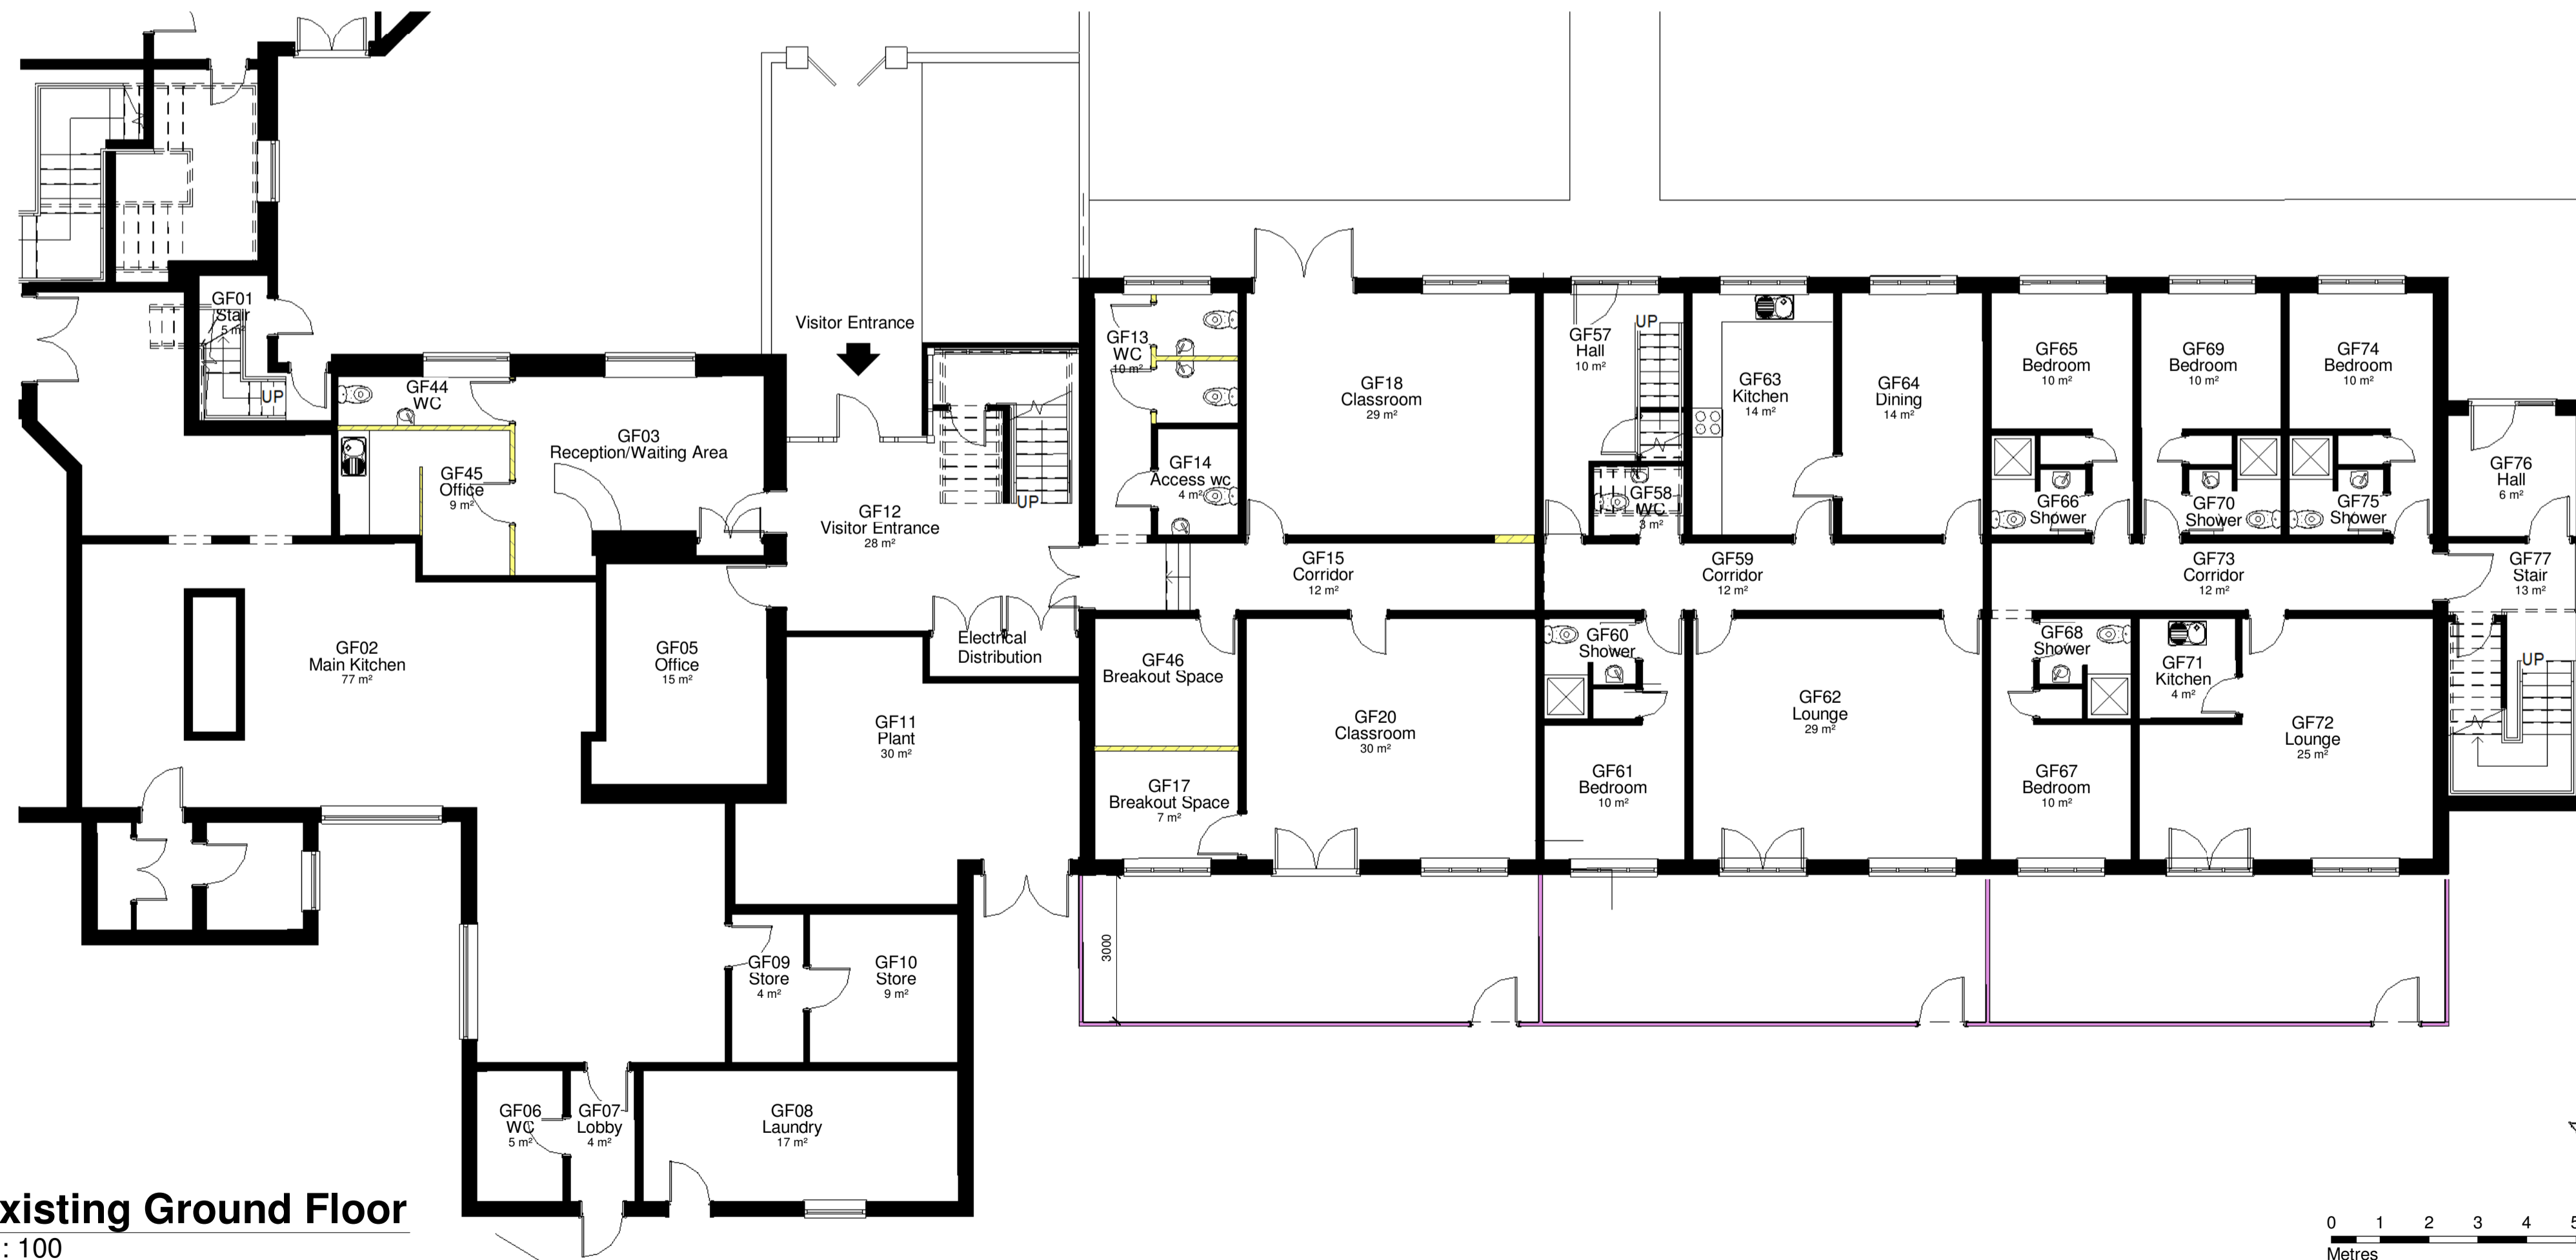

3 Existing First Floor
1 : 100

1 Existing Ground Floor
1 : 100

MISTRAL
ARCHITECTS & SURVEYORS
□ Architecture □ Surveying □ Project Management
The Old Telephone Exchange, Brassknocker Street, Magor NP26 3EG
T. 01633 880666 F. 01633 881004
e.mail: info@mistralbuilding.co.uk web: www.mistralbuilding.co.uk

No.	Description	Date

Aspris
Tadley School, Tadley
Common Road, Hampshire
RG26 3TB

Existing Ground & First Floor

Project number	1445
Date	January 2024
Drawn by	TF
Checked by	AQ

003	
Scale	1 : 100