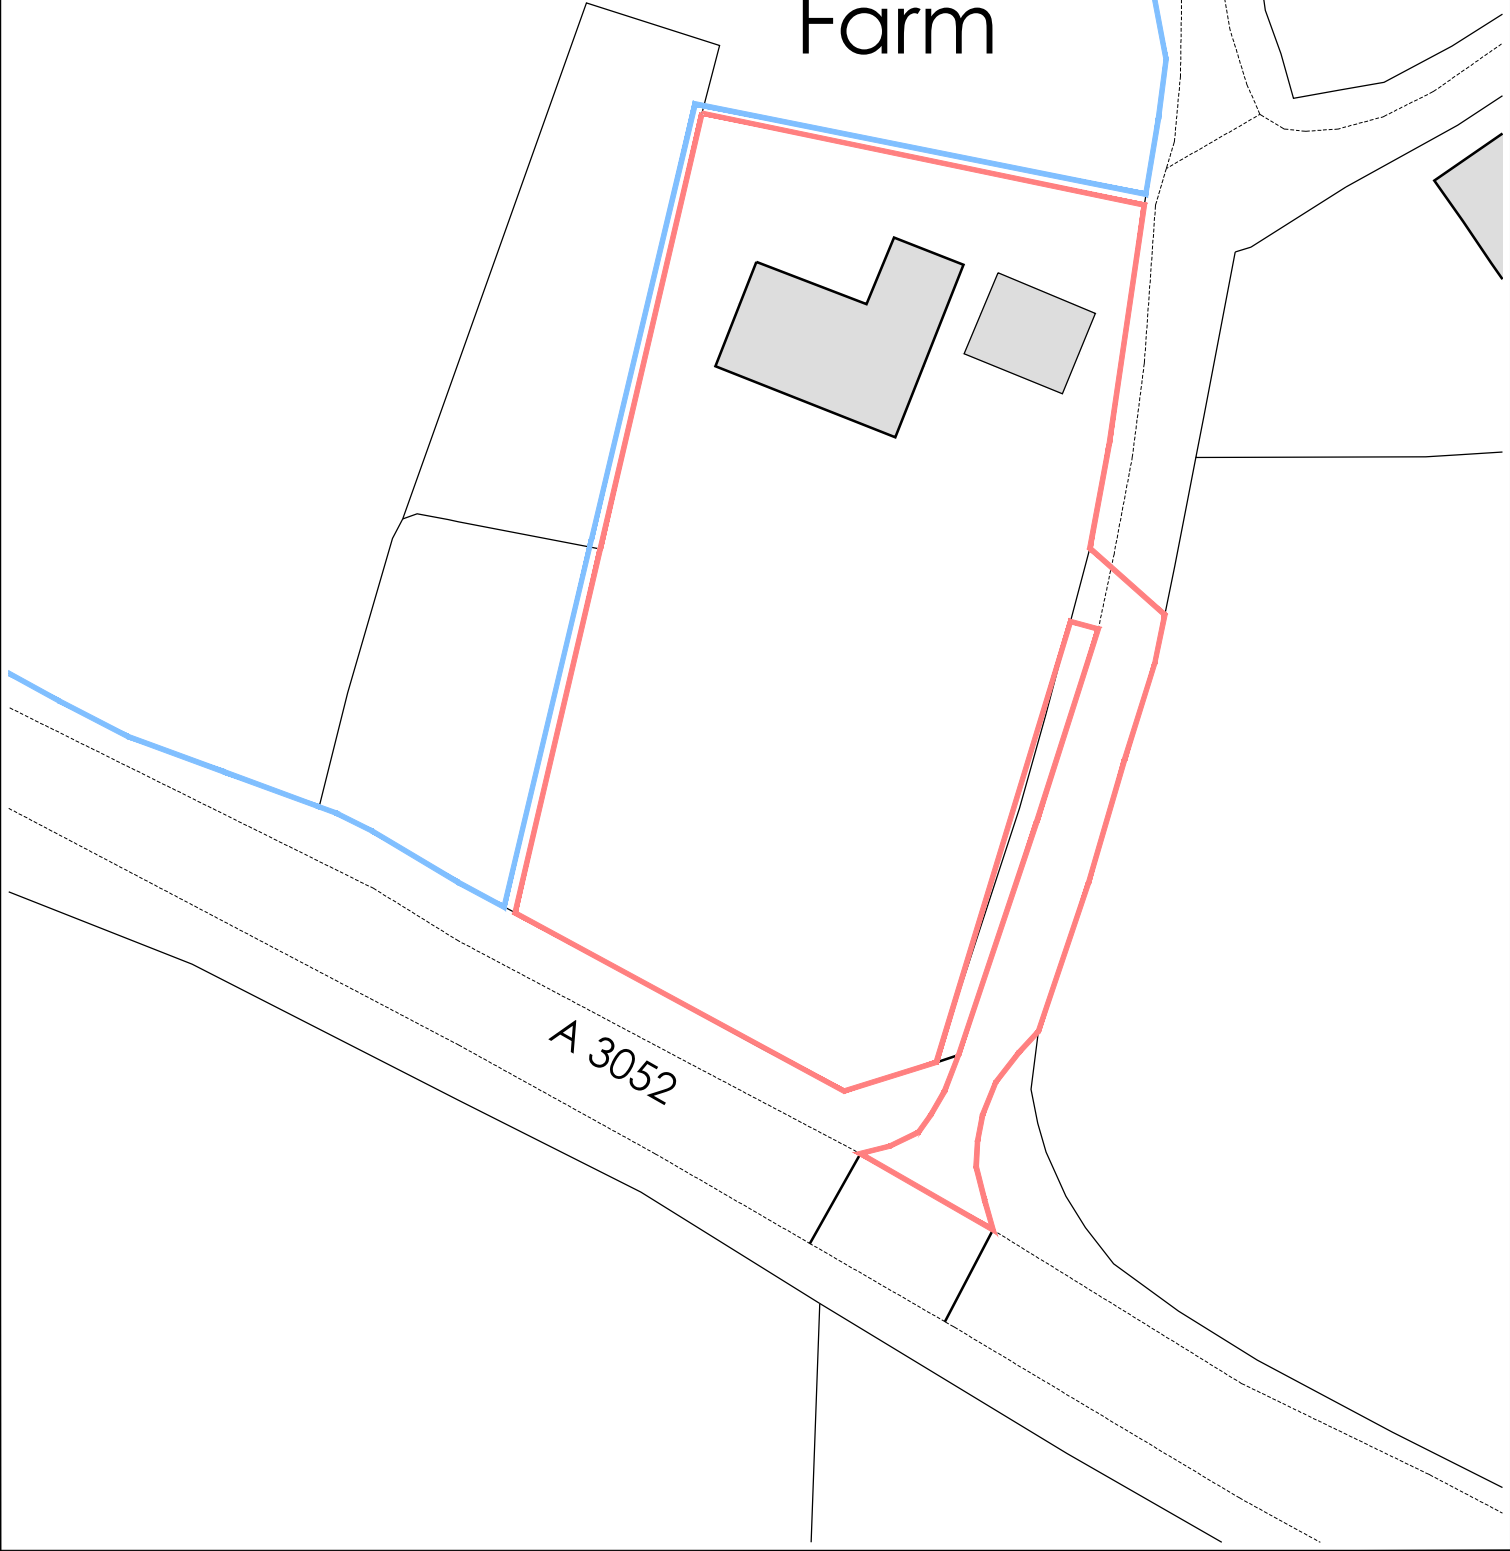

Newhaye Farm

A 3052

Client Mr & Mrs N. Dodge	Dwg Title Existing Block Plan
Job Des. New Dormer Windows, Newhaye Farm, Rousdon, Lyme Regis.	Scale 1:500 @ A4 Date May 2020 Drawn Promap Job No J19140

THE OFFICE | GIBBS | CORFE | TAUNTON | SOMERSET
Tel: 01823 428 107 E-mail: ADMIN@LSLARCHITECTURE.CO.UK