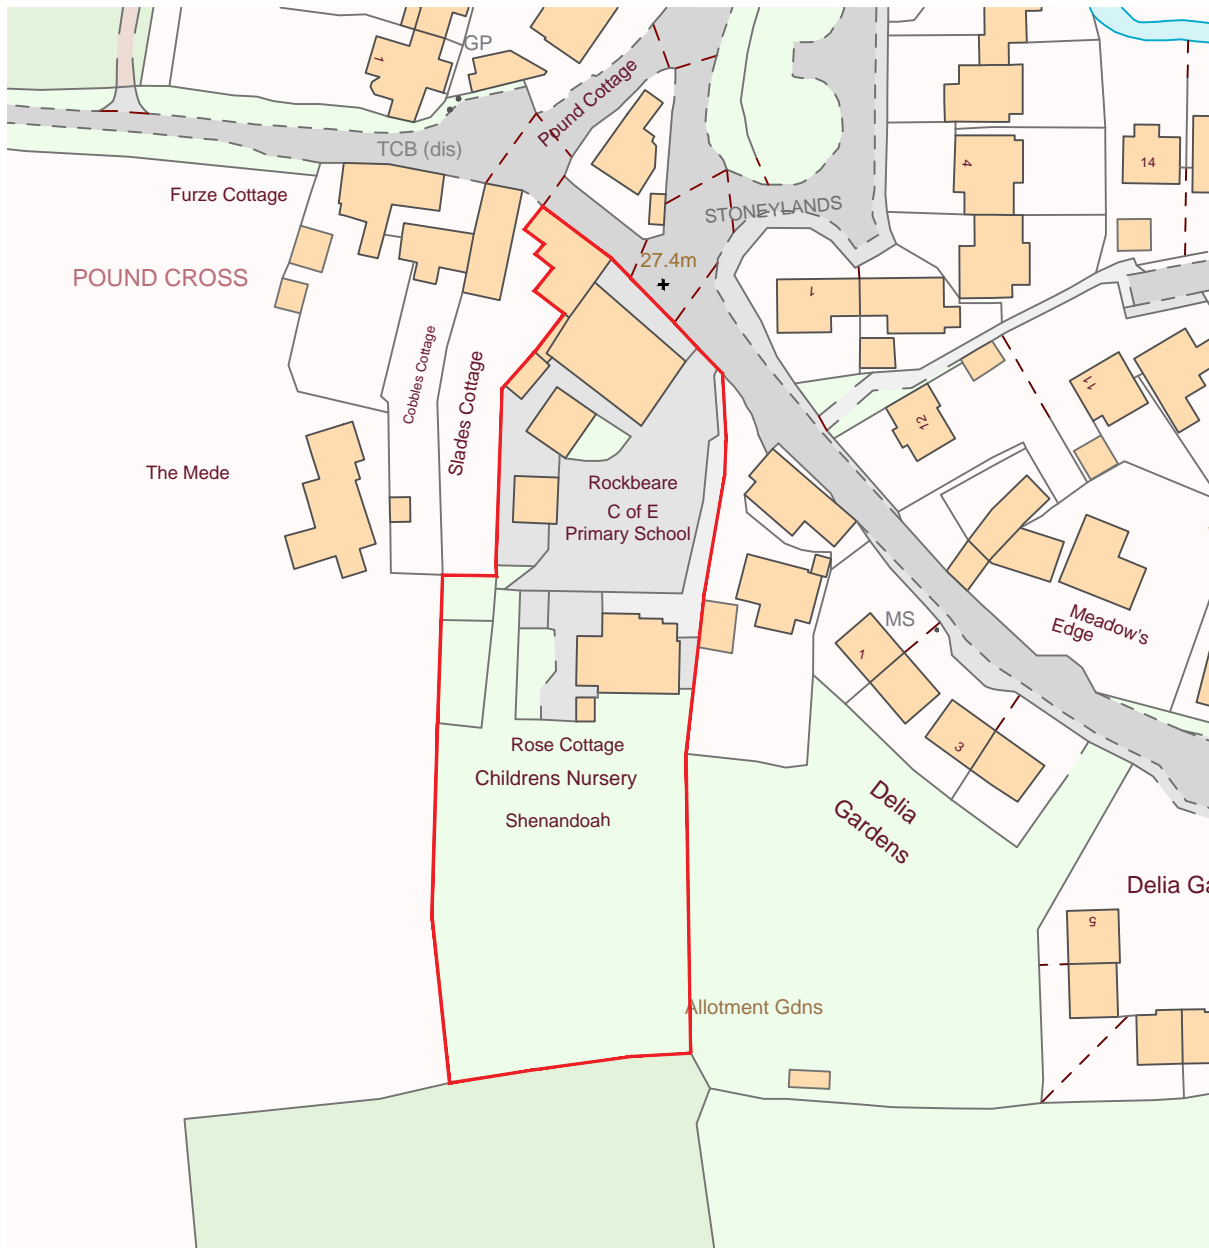

NOTES:

Scale 1:1250

A	Scale Bar added	29-02-2024
Rev	Description	Date

HALDONS
CONSTRUCTION CONSULTANTS

147 UNION STREET TORQUAY DEVON TQ1 4BU
T: 01803 213529 F: 01803 296738
W: www.haldons.co.uk E: enquiries@haldons.co.uk

Project Title:
Rockbeare Primary - Modular Classroom

Drawing Title:
LOCATION PLAN

Scale: 1:1250 @ A4 Drawn: LJB

Date: Feb 2024 Checked: MNC

Drawing Status: **PLANNING**

Project Ref: 023/1646 Client Info:
First Federation Trust
Blackpool Primary School,
Liverton,
Newton Abbot,
TQ12 6JB

Drawing No: P-01