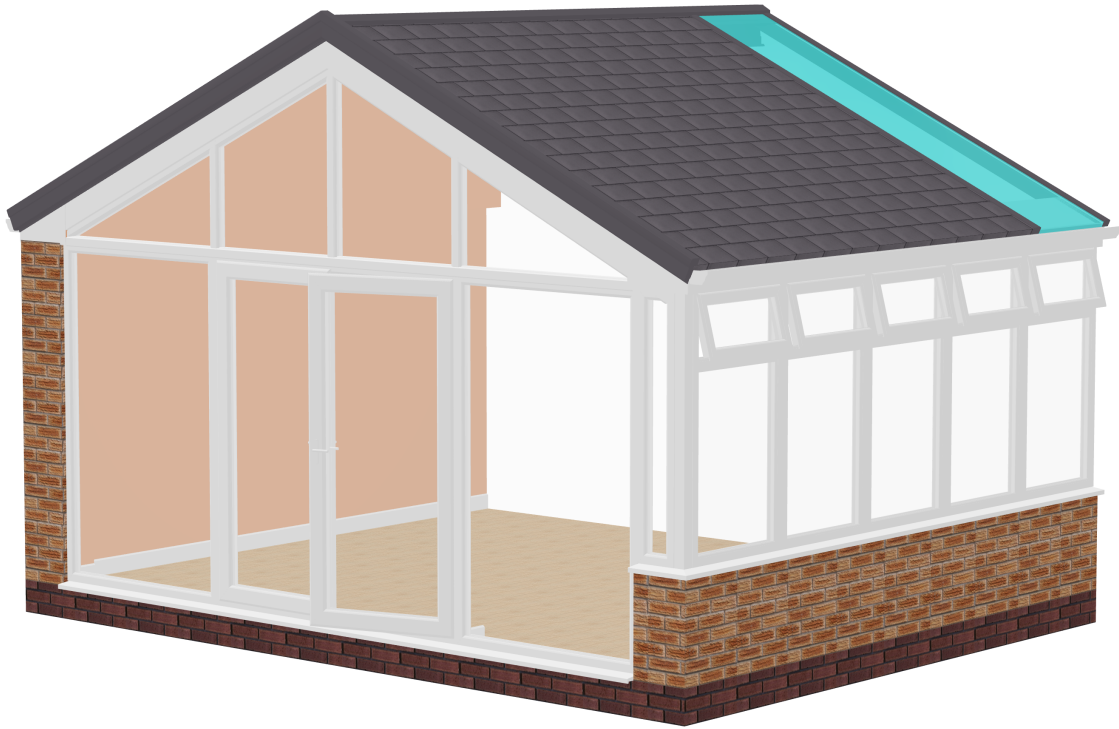

Conservatory Proposal  
for  
Scott Owens / Gary

Span: 5000 mm  
Projection: 3900 mm  
Colour: White Throughout  
Glazing: Carbon Grey