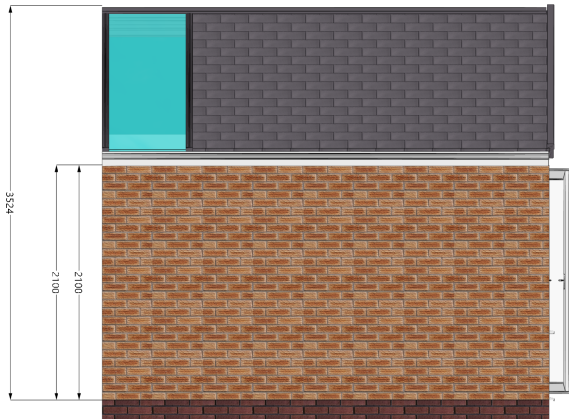

Conservatory Proposal
for
Scott Owens / Gary

3900

5000

3900

Span: 5000 mm
Projection: 3900 mm
Colour: White Throughout
Glazing: Carbon Grey