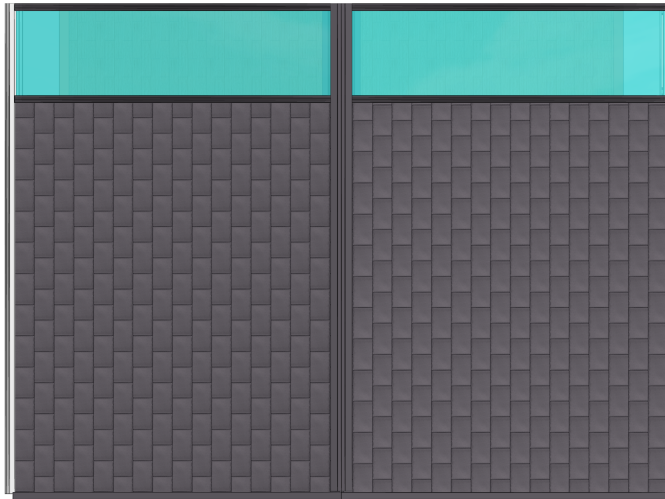

Conservatory Proposal
for
Scott Owens / Gary

3900

5000

3900

Span: 5000 mm
Projection: 3900 mm
Colour: White Throughout
Glazing: Carbon Grey