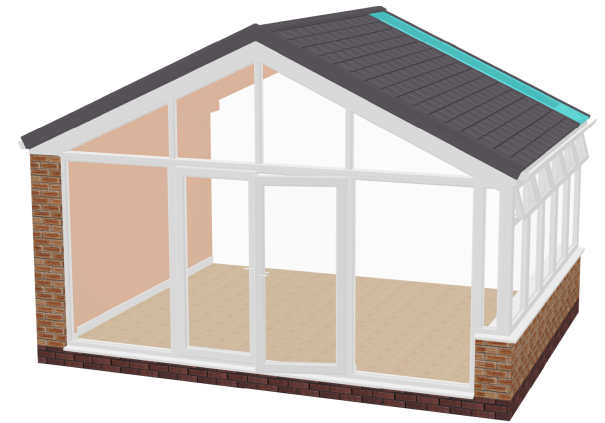

Conservatory Proposal
for
Scott Owens / Gary

3900

5000

3900

Span: 5000 mm
Projection: 3900 mm
Colour: White Throughout
Glazing: Carbon Grey