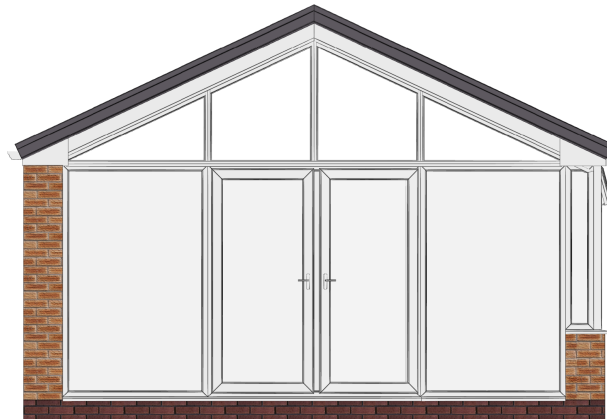

Conservatory Proposal
for
Scott Owens / Gary

3900

5000

3900

Span: 5000 mm
Projection: 3900 mm
Colour: White Throughout
Glazing: Carbon Grey