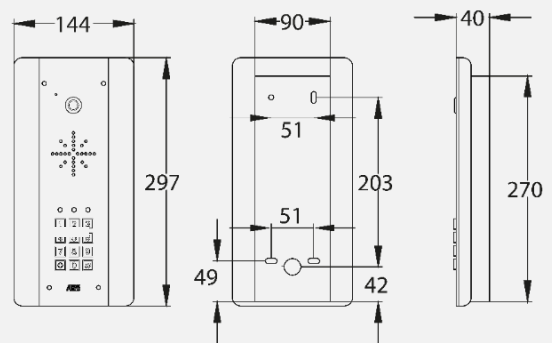

ABK & ASK