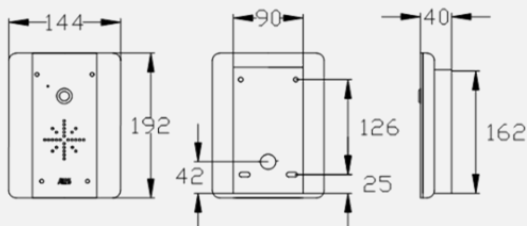

AB & AS

ABK & ASK

ARC