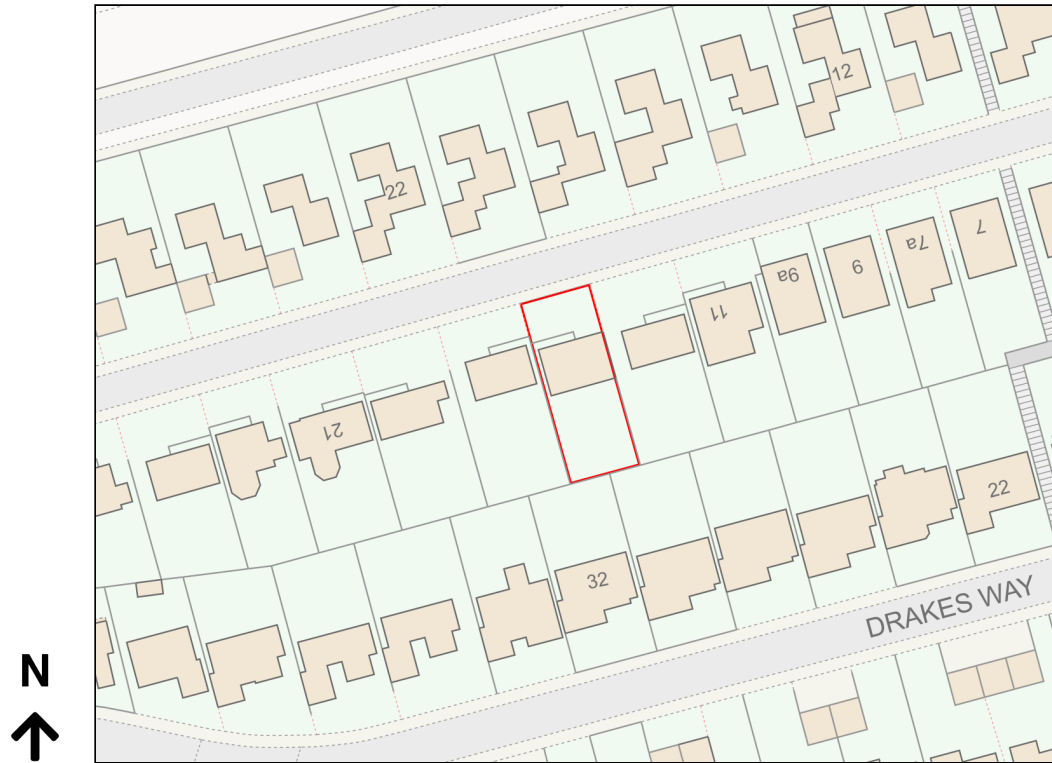

Location Plan

Site Address: 15, Frobisher Avenue, Portishead, BS20 6XB

Date Produced: 25-Feb-2024

Scale: 1:1250 @A4

Planning Portal Reference: PP-12809598v1