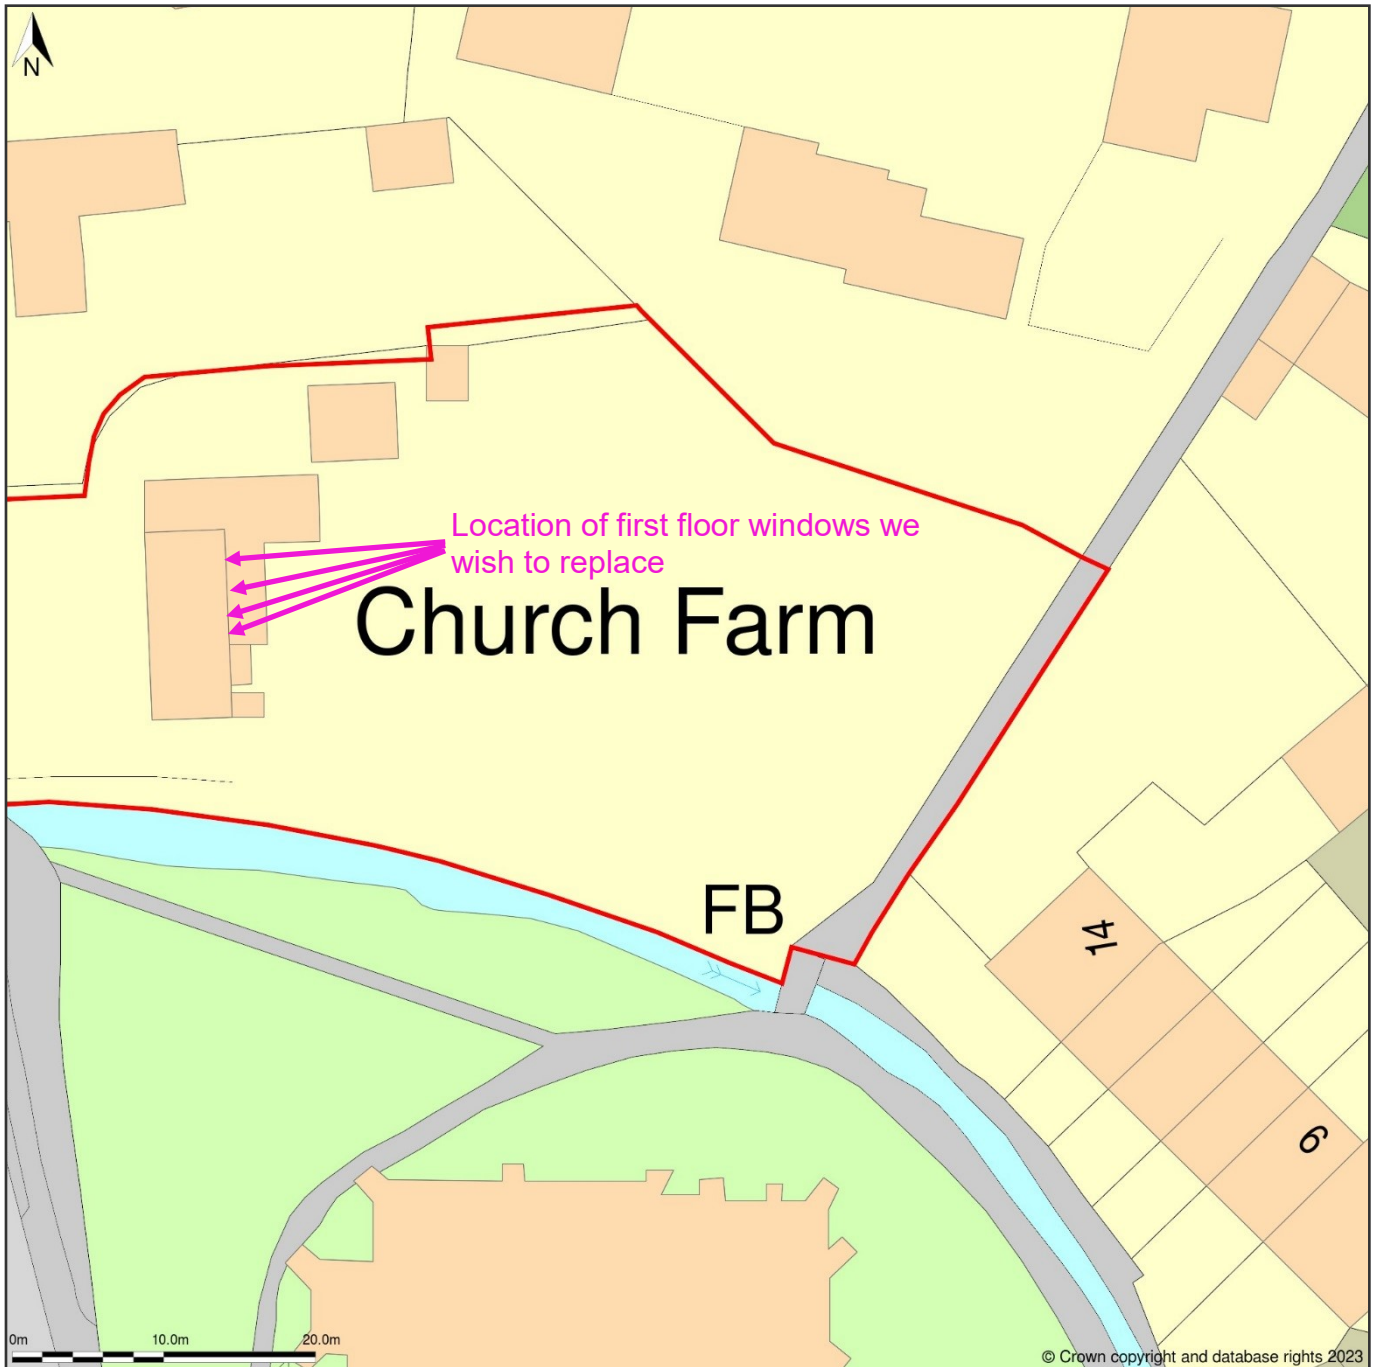

Church Farm, Road From Peacocks To The Green, Cavendish, Suffolk, CO10 8BP

Site Plan (also called a Block Plan) shows area bounded by: 580475.04, 246543.57 580565.04, 246633.57 (at a scale of 1:500), OSGridRef: TL80524658. The representation of a road, track or path is no evidence of a right of way. The representation of features as lines is no evidence of a property boundary.

Produced on 12th Jan 2023 from the Ordnance Survey National Geographic Database and incorporating surveyed revision available at this date. Reproduction in whole or part is prohibited without the prior permission of Ordnance Survey. © Crown copyright 2023. Supplied by www.buyaplan.co.uk a licensed Ordnance Survey partner (100053143). Unique plan reference: #00788548-59631B.