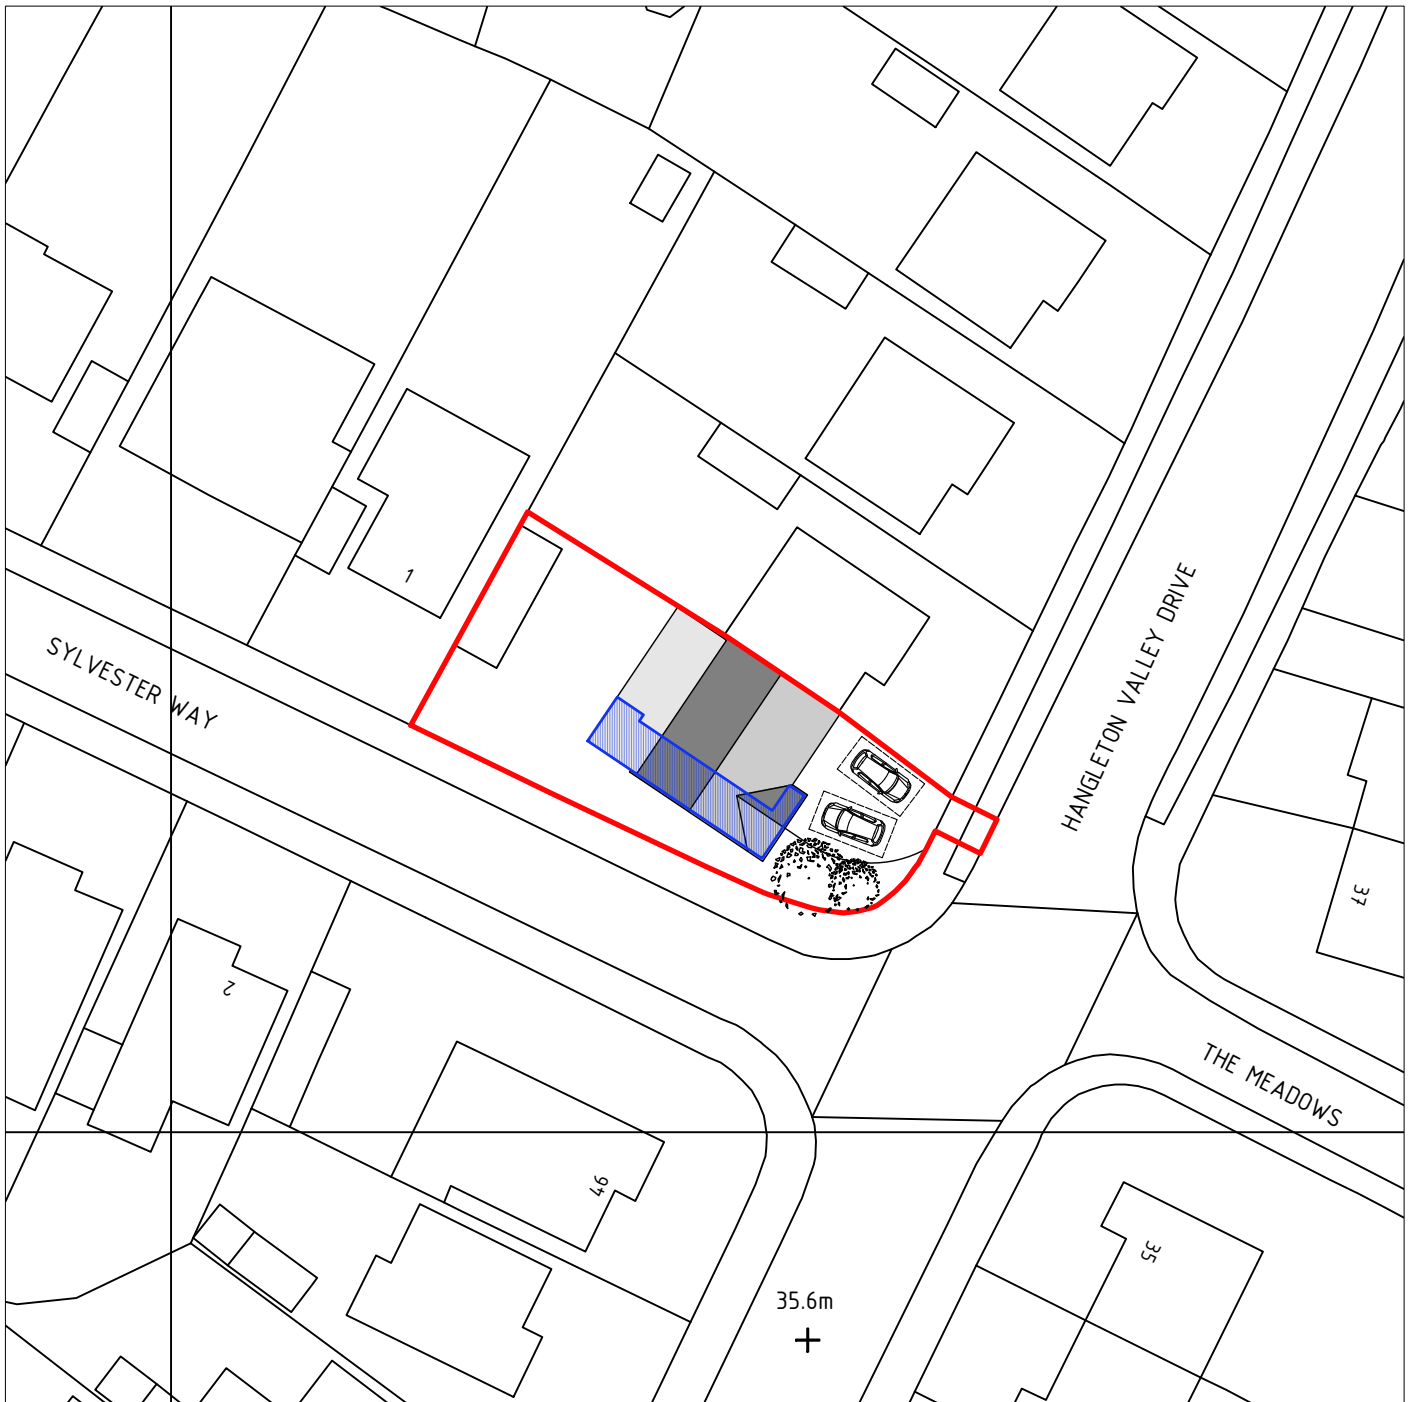

VESTA ARCHITECTS

The Oast House, Stapeley Manor Farm, Odiham, Hampshire, RG29 1JE
+44 (0)1256 862850 | info@vesta-architects.co.uk

www.vesta-architects.co.uk

BLOCK PLAN

Project
48 HANGLETON VALLEY DRIVE
BRIGHTON, EAST SUSSEX, BN3 8AP

Date	Scale	Drawn
FEB 2024	1:500 @ A4	MB

OS Serial No.	Rev.
AC0000848283	