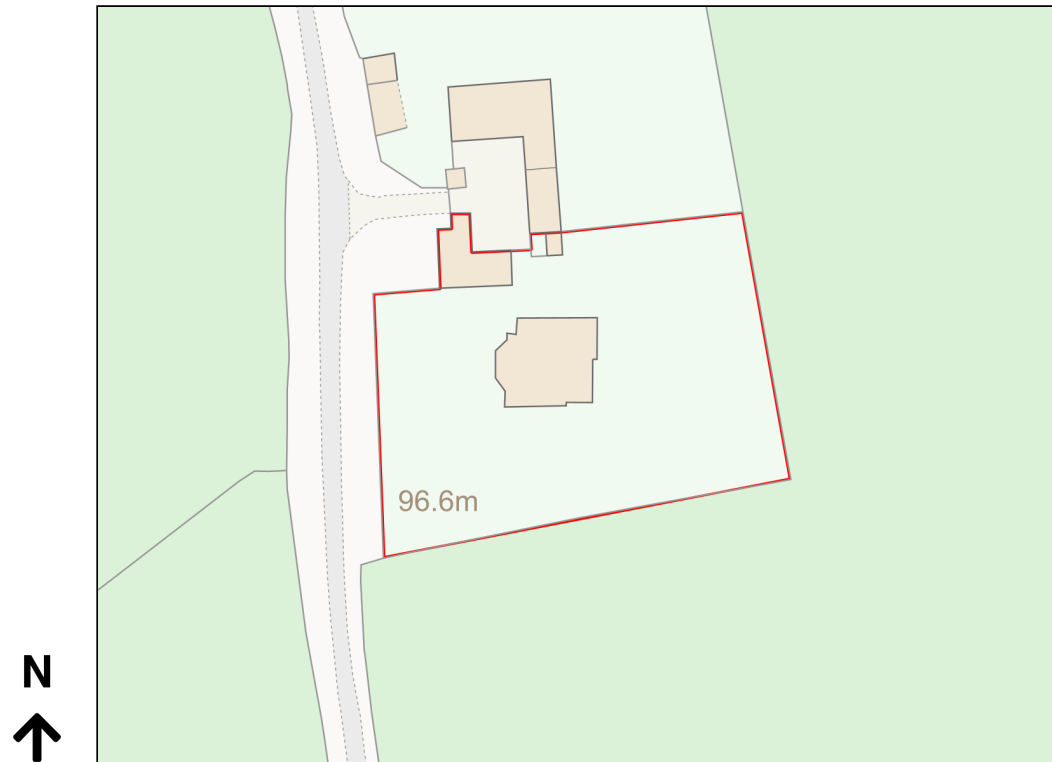

Location Plan

Site Address: Kites Nest Farm, Kites Nest Lane, Beusale, CV35 7PB

Date Produced: 08-Feb-2024

Scale: 1:1250 @A4

Planning Portal Reference: PP-12757733v1