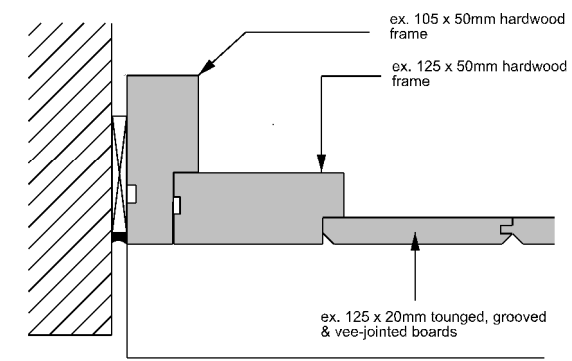

**DOOR D1**  
 1 NO. THUS:  
 SOUTH ELEVATION  
 Hardwood framed & boarded door

**DOOR D2**  
 1 NO. THUS:  
 SOUTH ELEVATION  
 Hardwood framed & boarded double door

2035

detail m

detail p

detail n

**DOOR ( FALSE ) D3**  
 1 NO. THUS:  
 EAST ELEVATION  
 Hardwood framed & boarded false door

<b>client</b> Medwell Hyde Ltd.	<b>project</b> Kites Nest Farm Kites Nest Lane, Beausale, Warwick CV35 7PB
<b>drawing title</b> Outbuilding Door & Window Details - Sheet 2 of 2	
<b>scale</b> 1:20 & 1:5 @ A3	<b>date</b> january 2024
<b>project</b> <b>2065</b>	<b>drawing number</b> <b>DW2</b>