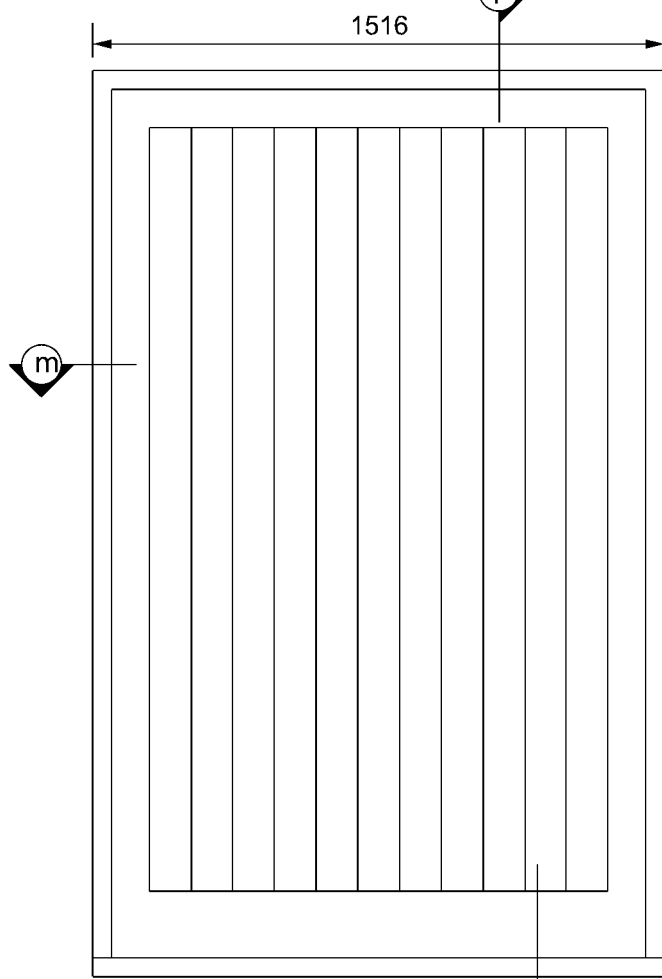

**DOOR D1**  
 1 NO. THUS:  
 SOUTH ELEVATION  
 Hardwood framed & boarded door

**DOOR D2**  
 1 NO. THUS:  
 SOUTH ELEVATION  
 Hardwood framed & boarded double door

2035

detail m

detail p

detail n

**DOOR ( FALSE ) D3**  
 1 NO. THUS:  
 EAST ELEVATION  
 Hardwood framed & boarded false door

<b>client</b> Medwell Hyde Ltd.	<b>project</b> Kites Nest Farm Kites Nest Lane, Beausale, Warwick CV35 7PB
<b>drawing title</b> Outbuilding Door & Window Details - Sheet 2 of 2	
<b>scale</b> 1:20 & 1:5 @ A3	<b>date</b> january 2024
<b>project</b> <b>2065</b>	<b>drawing number</b> <b>DW2</b>