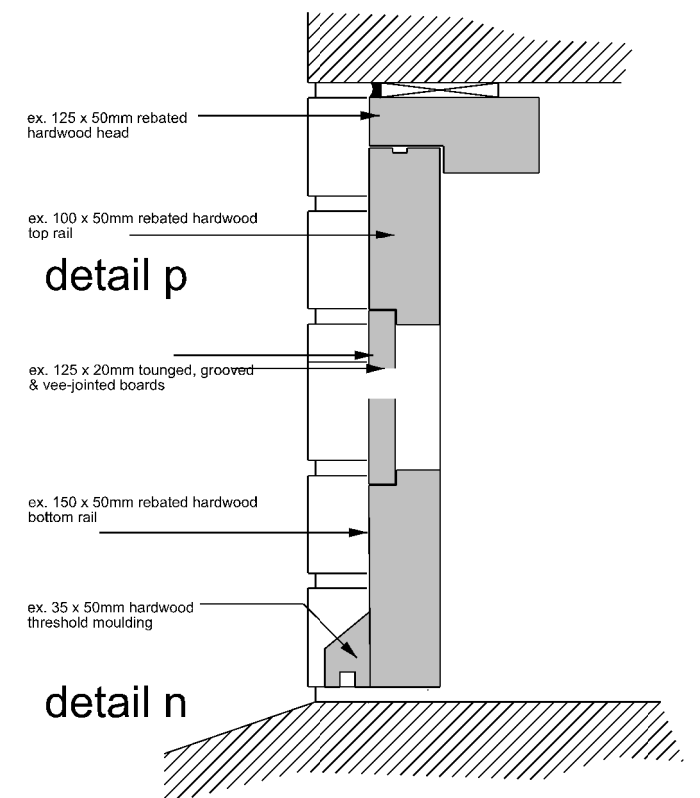

**DOOR D1**  
 1 NO. THUS:  
 SOUTH ELEVATION  
 Hardwood framed & boarded door

**DOOR D2**  
 1 NO. THUS:  
 SOUTH ELEVATION  
 Hardwood framed & boarded double door

2035

detail m

detail p

detail n

**DOOR ( FALSE ) D3**  
 1 NO. THUS:  
 EAST ELEVATION  
 Hardwood framed & boarded false door

<b>client</b> Medwell Hyde Ltd.	<b>project</b> Kites Nest Farm Kites Nest Lane, Beausale, Warwick CV35 7PB
<b>drawing title</b> Outbuilding Door & Window Details - Sheet 2 of 2	
<b>scale</b> 1:20 & 1:5 @ A3	<b>date</b> january 2024
<b>project</b> <b>2065</b>	<b>drawing number</b> <b>DW2</b>