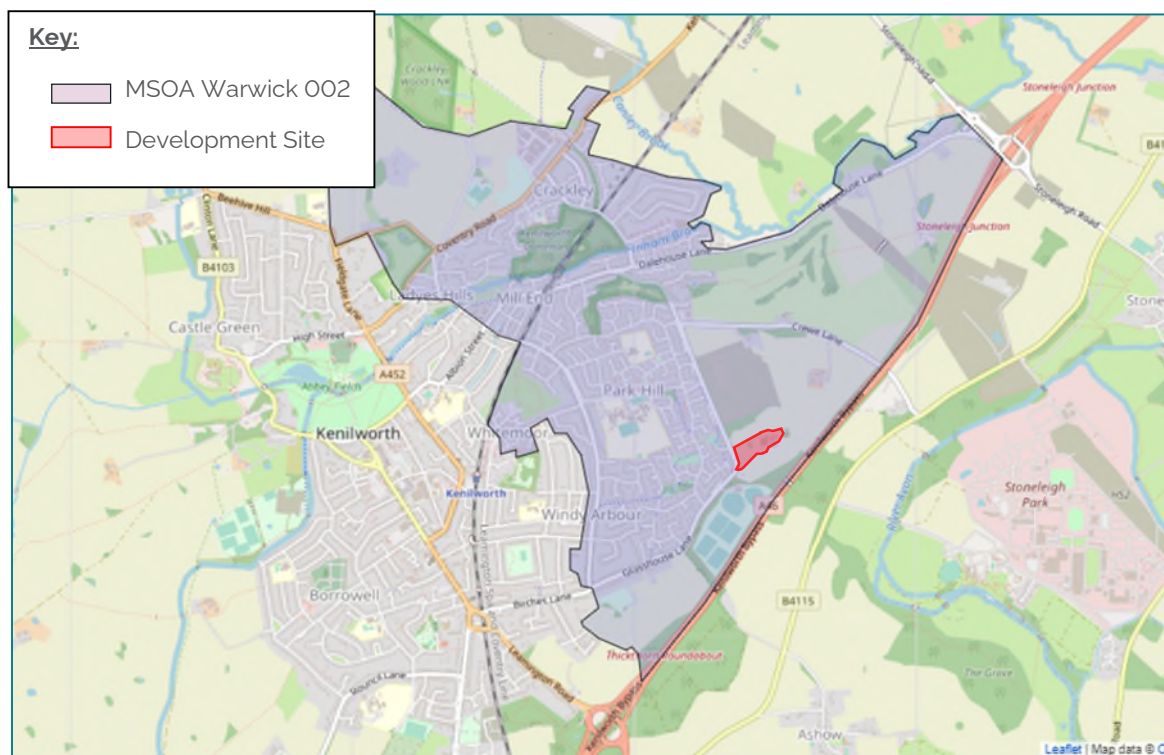

7. TARGETS, MONITORING AND REVIEW

7.1 Targets

7.1.1 To be effective a Travel Plan is required to have targets which need to be Specific, Measurable, Achievable, Realistic and with Time scales fixed, i.e. SMART. To be measurable, initial modal split figures should be identified as a starting point. At the present time there is no survey information to form this initial position except the use of Census data.

7.1.2 Therefore, occupiers of the development will be subject to a Travel Survey at the earliest opportunity which will enable the setting of site-specific targets. The TPC will liaise with appropriate local authority officers to confirm the modal shift targets as presented in this document, or if necessary, agree new targets based upon the site-specific data.

7.2 Baseline Travel Data

7.2.1 2011 Census data has been reviewed in the first instance to determine an approximate forecast modal share without any recorded baseline data.

Figure 7.1: Kenilworth, Warwick 002, Mid-Layer Super Output Area

7.2.2 2011 Census method of travel to work data has been reviewed to determine the forecast modal share of trips generated by the development proposals. The site is located within the Kenilworth, Warwick and Warwick 002 (E02006520) middle super output areas (MSOA's).

7.2.3 Those working mainly from home, not in employment or travelling by 'other' means have been removed as it is not considered that these would generate any trips from the site in the typical road network peaks. Table 7.1 provides outputs in relation to travel to work behaviour for people living in Warwick 002 MSOA's.