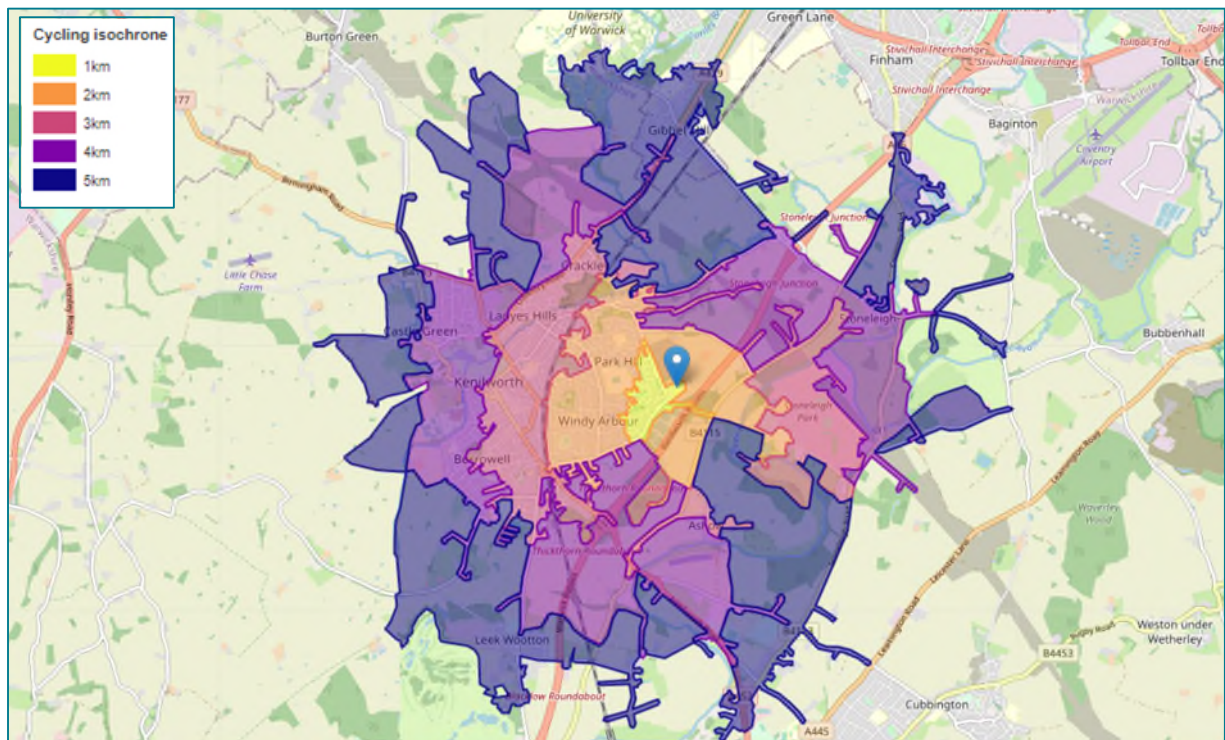

- 3.3.2 The routes identified at 'on-road links between cycle routes' shown as yellow indicate local roads with relatively low traffic flows, which offer connections suitable for cycling to local destinations.
- 3.3.3 The National Cycle Network route 52 is located some 2.8km from the development site on the west of the Kenilworth, which heads through Abbey Fields north to University of Warwick. The local cycle map for Kenilworth in context to the development site is shown at Appendix A.
- 3.3.4 We have undertaken AIM analysis for cycling isochrones, which are based on a 5km distance from the development site, which identifies that all of Kenilworth is within cycling distance from the site as shown at Figure 3.3: