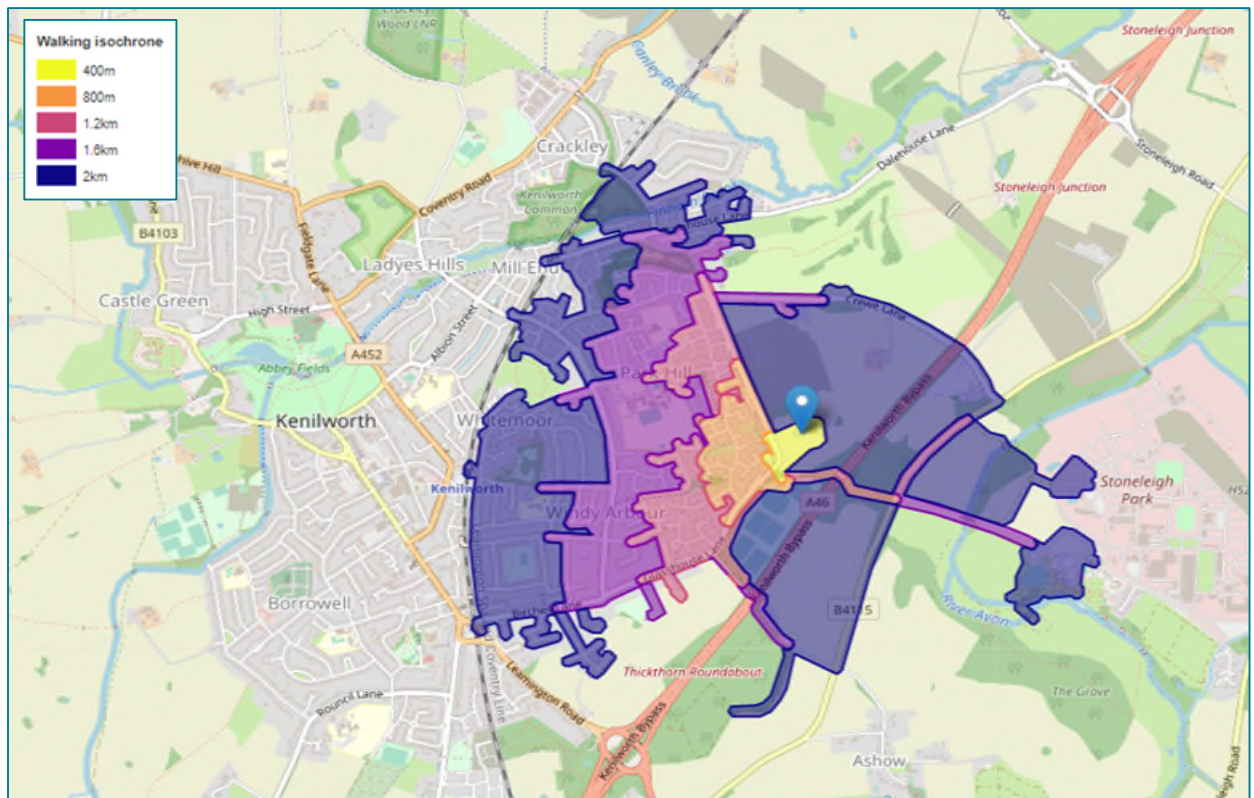

3.2.2 We have undertaken AIM analysis for walking isochrones, which are based on a 2km distance from the development site, which indicates a number of amenities are within walking distance of the site along with central Kenilworth as shown at Figure 3.1: