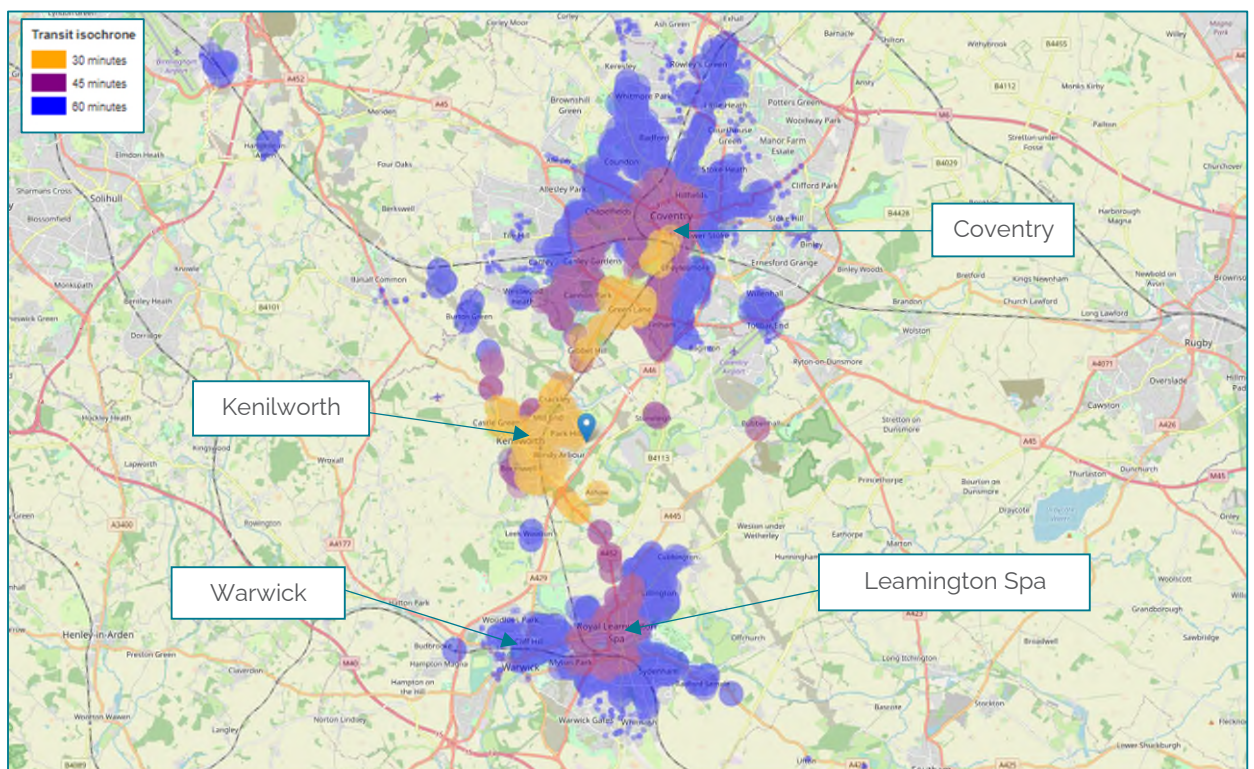

3.5.3 We have undertaken AIM analysis for public transport accessibility with the isochrones, which is shown below at Figure 3.4:

Figure 3.4: AIM Public Transport Isochrones

3.5.4 Bus service timetable information is provided at Appendix B.