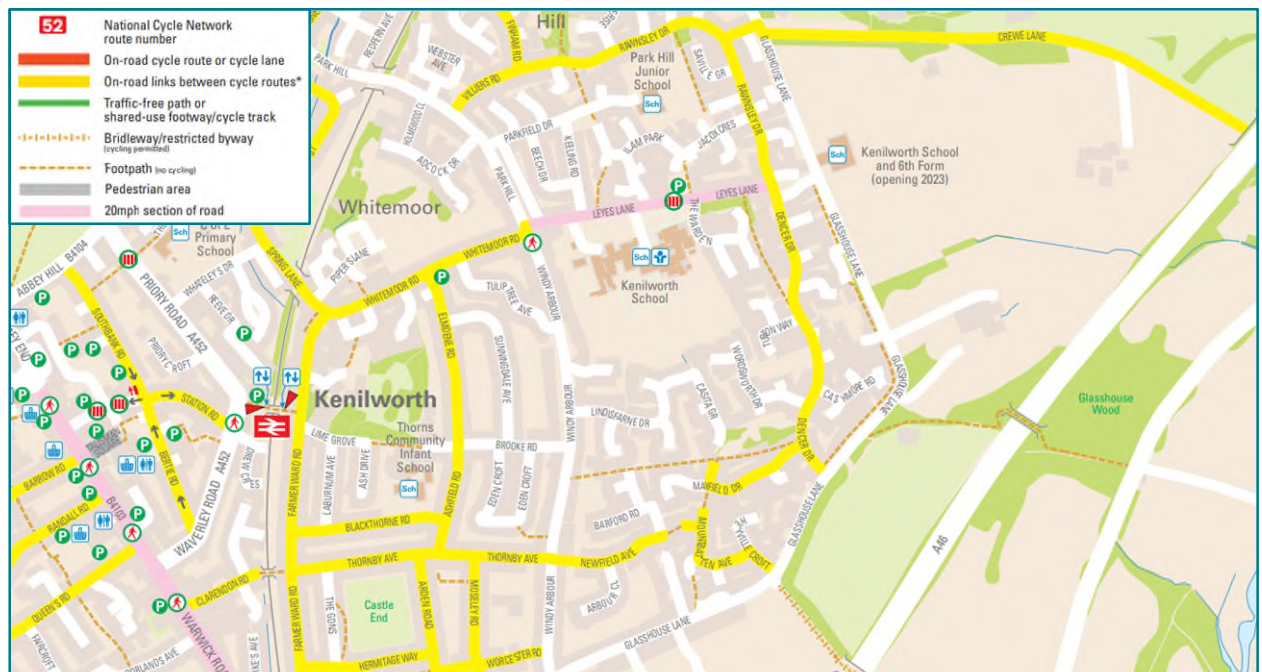

3.3 Cycle Infrastructure

3.3.1 The Warwickshire County Council 'Kenilworth Active Travel Map' provides details of cycle infrastructure within the vicinity of the site, as shown in Figure 3.2.

Figure 3.2: Local Cycle Context

- 3.3.2 The routes identified at 'on-road links between cycle routes' shown as yellow indicate local roads with relatively low traffic flows, which offer connections suitable for cycling to local destinations.
- 3.3.3 The National Cycle Network route 52 is located some 2.8km from the development site on the west of the Kenilworth, which heads through Abbey Fields north to University of Warwick. The local cycle map for Kenilworth in context to the development site is shown at Appendix A.
- 3.3.4 We have undertaken AIM analysis for cycling isochrones, which are based on a 5km distance from the development site, which identifies that all of Kenilworth is within cycling distance from the site as shown at Figure 3.3: