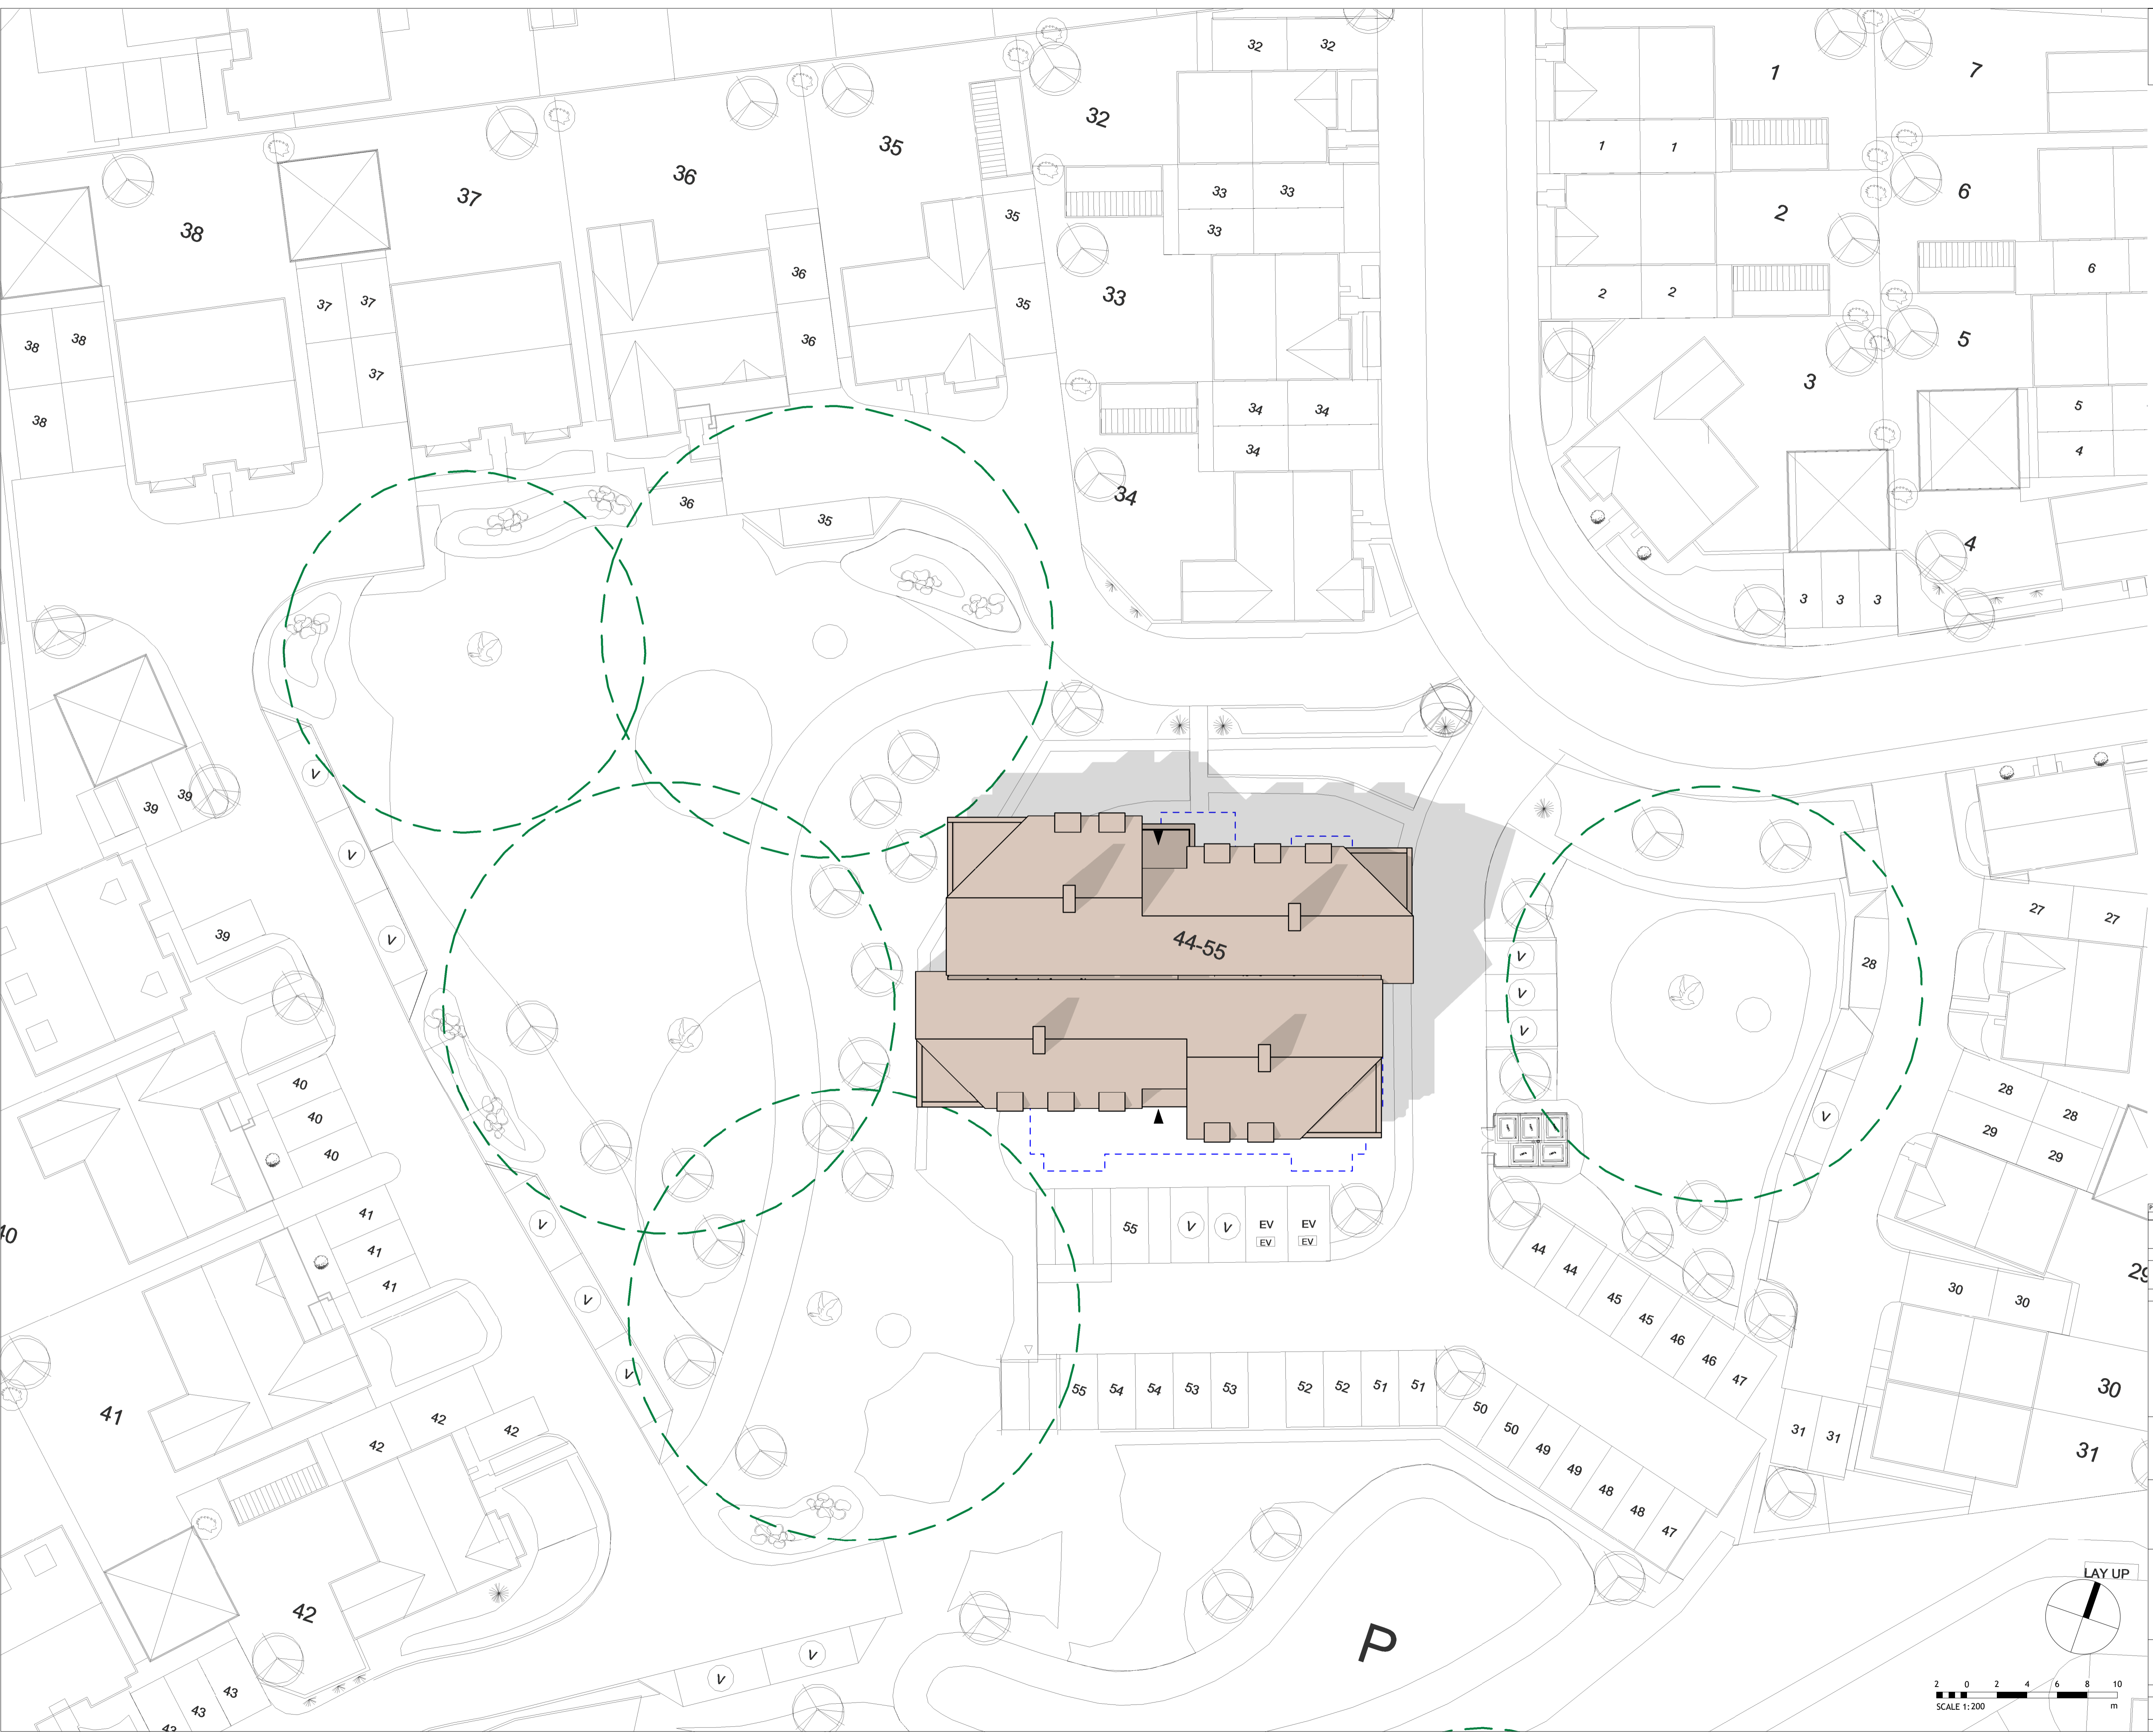

Rev	Issued for planning	Rev Description	13.07.2023	JP	POR
	JP			POR	POR
	Drawn By			Reviewed By	Approved By
	62498		JUN 23		1 : 200 @ A1
	MCB Number		Date Created		Scale @ A1

McBains
McBains Ltd
5th Fl, 26 Finsbury Square London EC2A 1DS
+44 (0)20 7786 7900
mcbains.co.uk

Client
Vistry Group

Project
Woodside Hotel Site
Kenilworth

Drawing Title
Site Plan

ARCHITECTURE

Project No	Originator	Zone	Level	Type	Discipline	Number	Status	Revision
62498	MCB	ZZ	ZZ	DR	A	0220	D5	P1