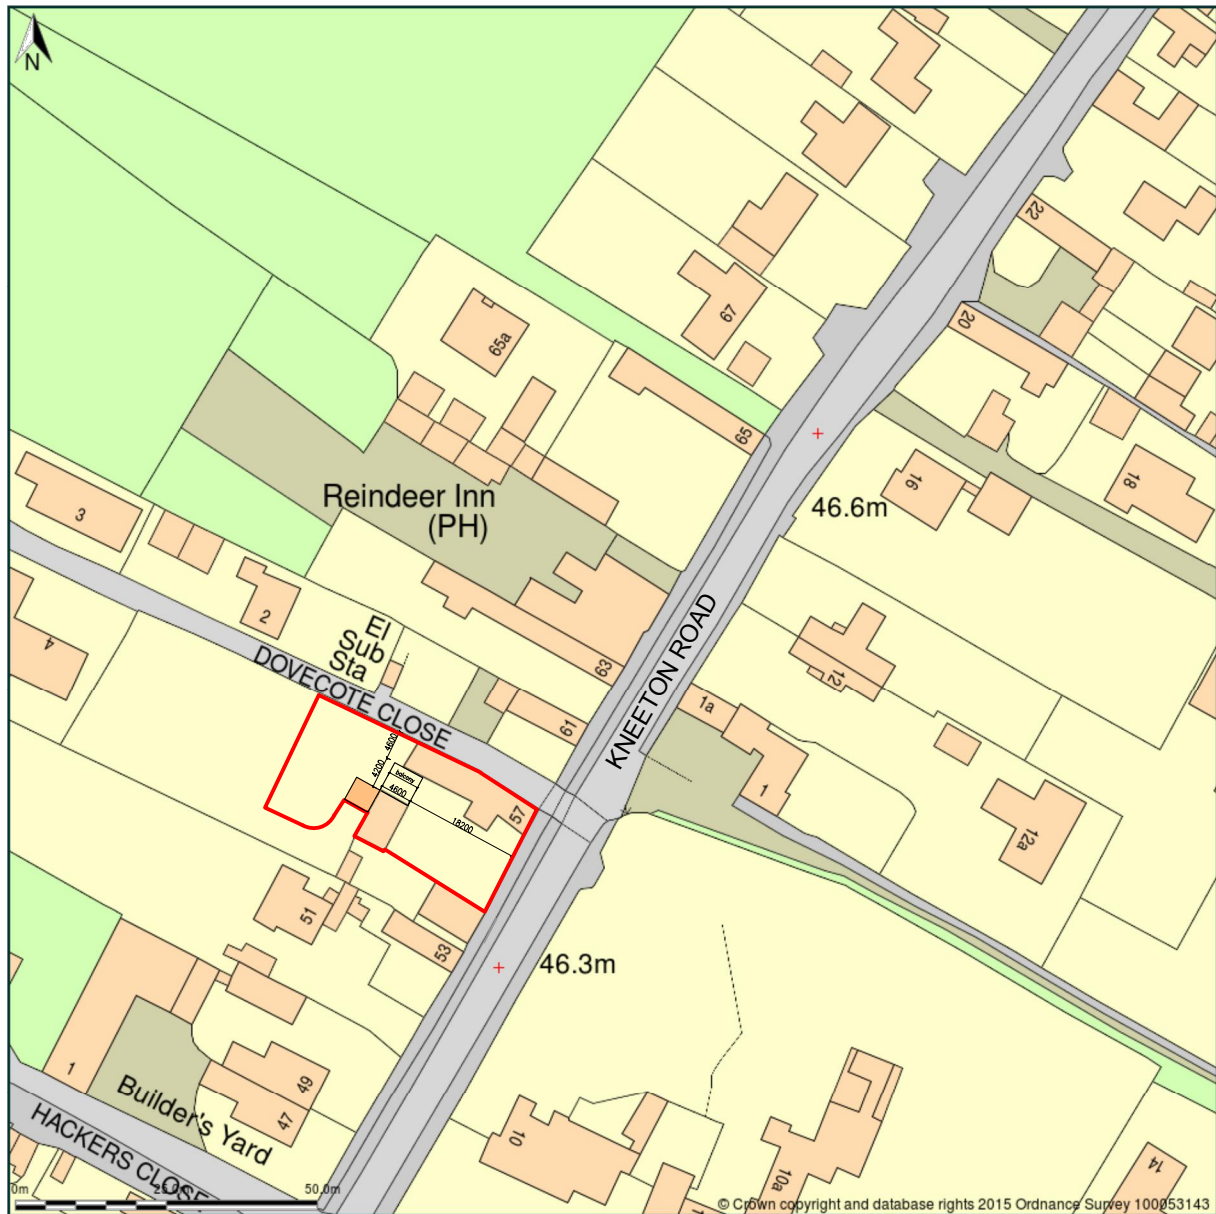

Reindeer Inn, Kneeton Road, Nottingham, NG13 8PH

Site Plan shows area bounded by: 469186.93875079,343301.06124921 469386.93875079,343501.06124921 (at a scale of 1:1250) The representation of a road, track or path is no evidence of a right of way. The representation of features as lines is no evidence of a property boundary.

Produced on 23rd Oct 2015 from the Ordnance Survey National Geographic Database and incorporating surveyed revision available at this date. Reproduction in whole or part is prohibited without the prior permission of Ordnance Survey. © Crown copyright 2015. Supplied by buyaplan.co.uk a licensed Ordnance Survey partner (100053143). Unique plan reference: #00079625-E9E5A7