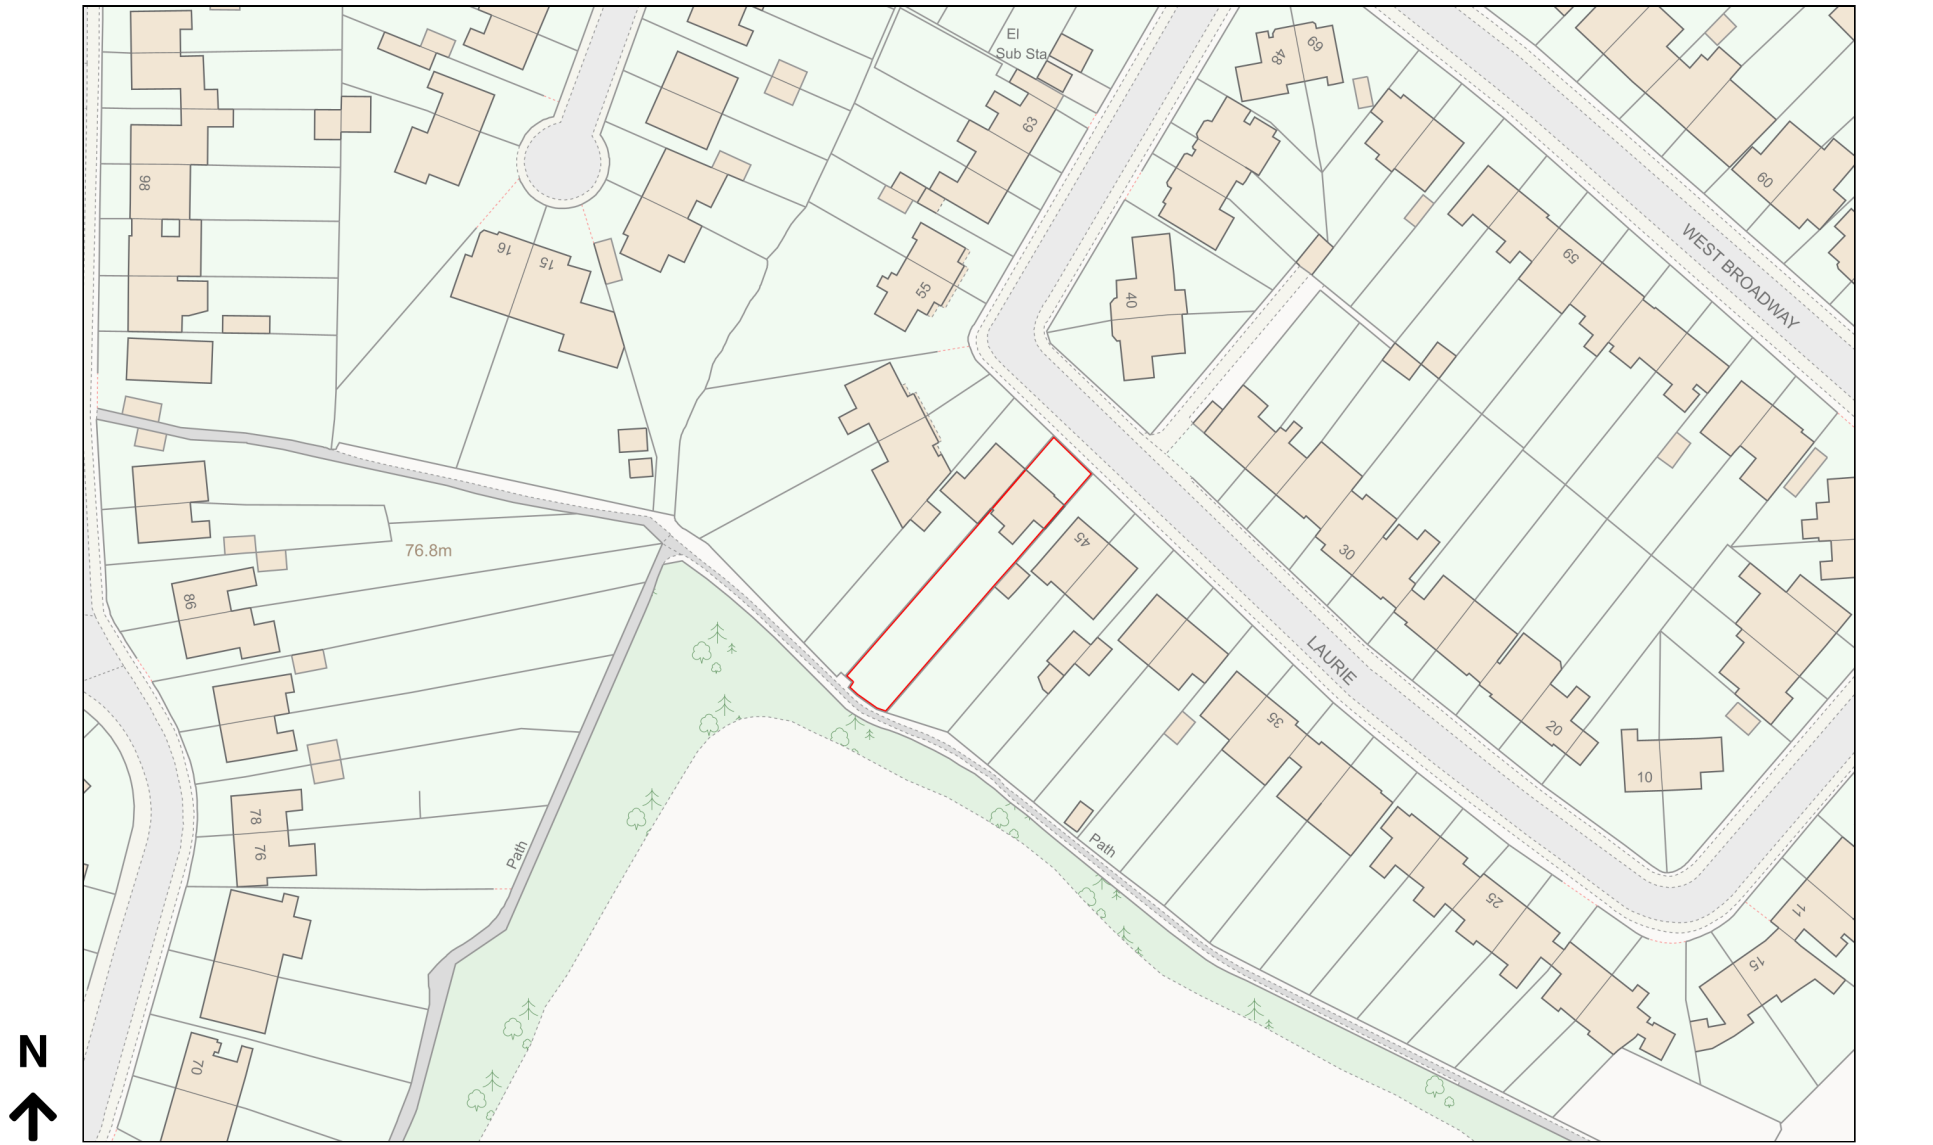

# Location Plan

Site Address: 47, Laurie Crescent, Henleaze, Bristol, BS9 4SZ

Date Produced: 29-Feb-2024

Scale: 1:1250 @A4

Planning Portal Reference: PP-12843582v1