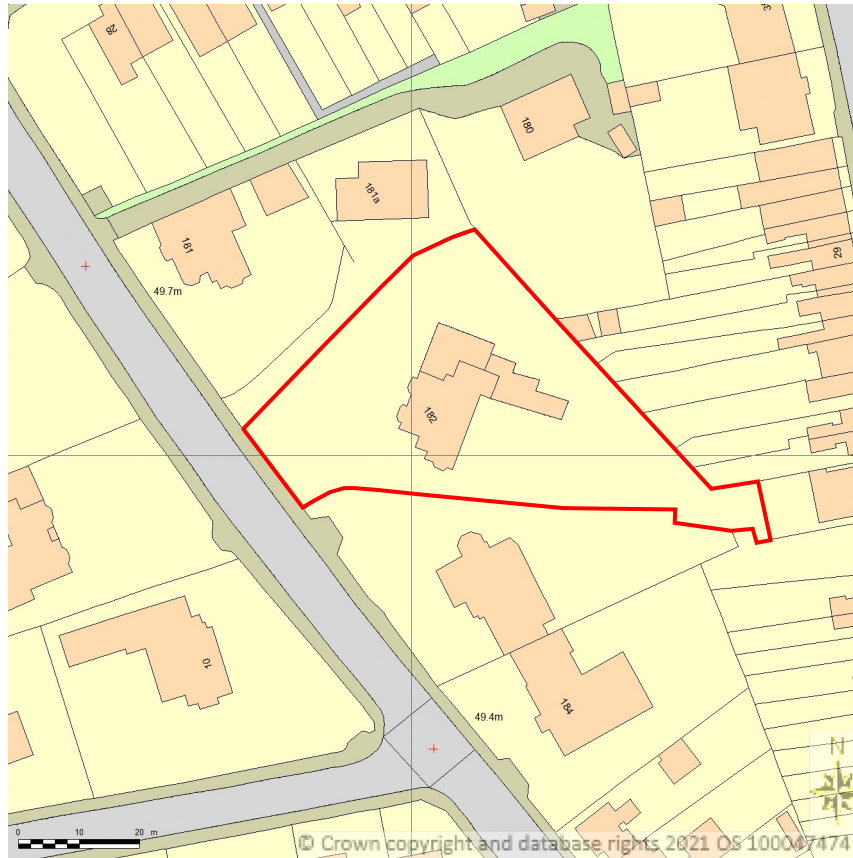

SITE LOCATION PLAN

AREA 2 HA

SCALE: 1:1250 on A4

CENTRE COORDINATES: 382304 , 277204

Supplied by Streetwise Maps Ltd

[www.streetwise.net](http://www.streetwise.net)

Licence No: 100047474

10:23:37 19/01/2022