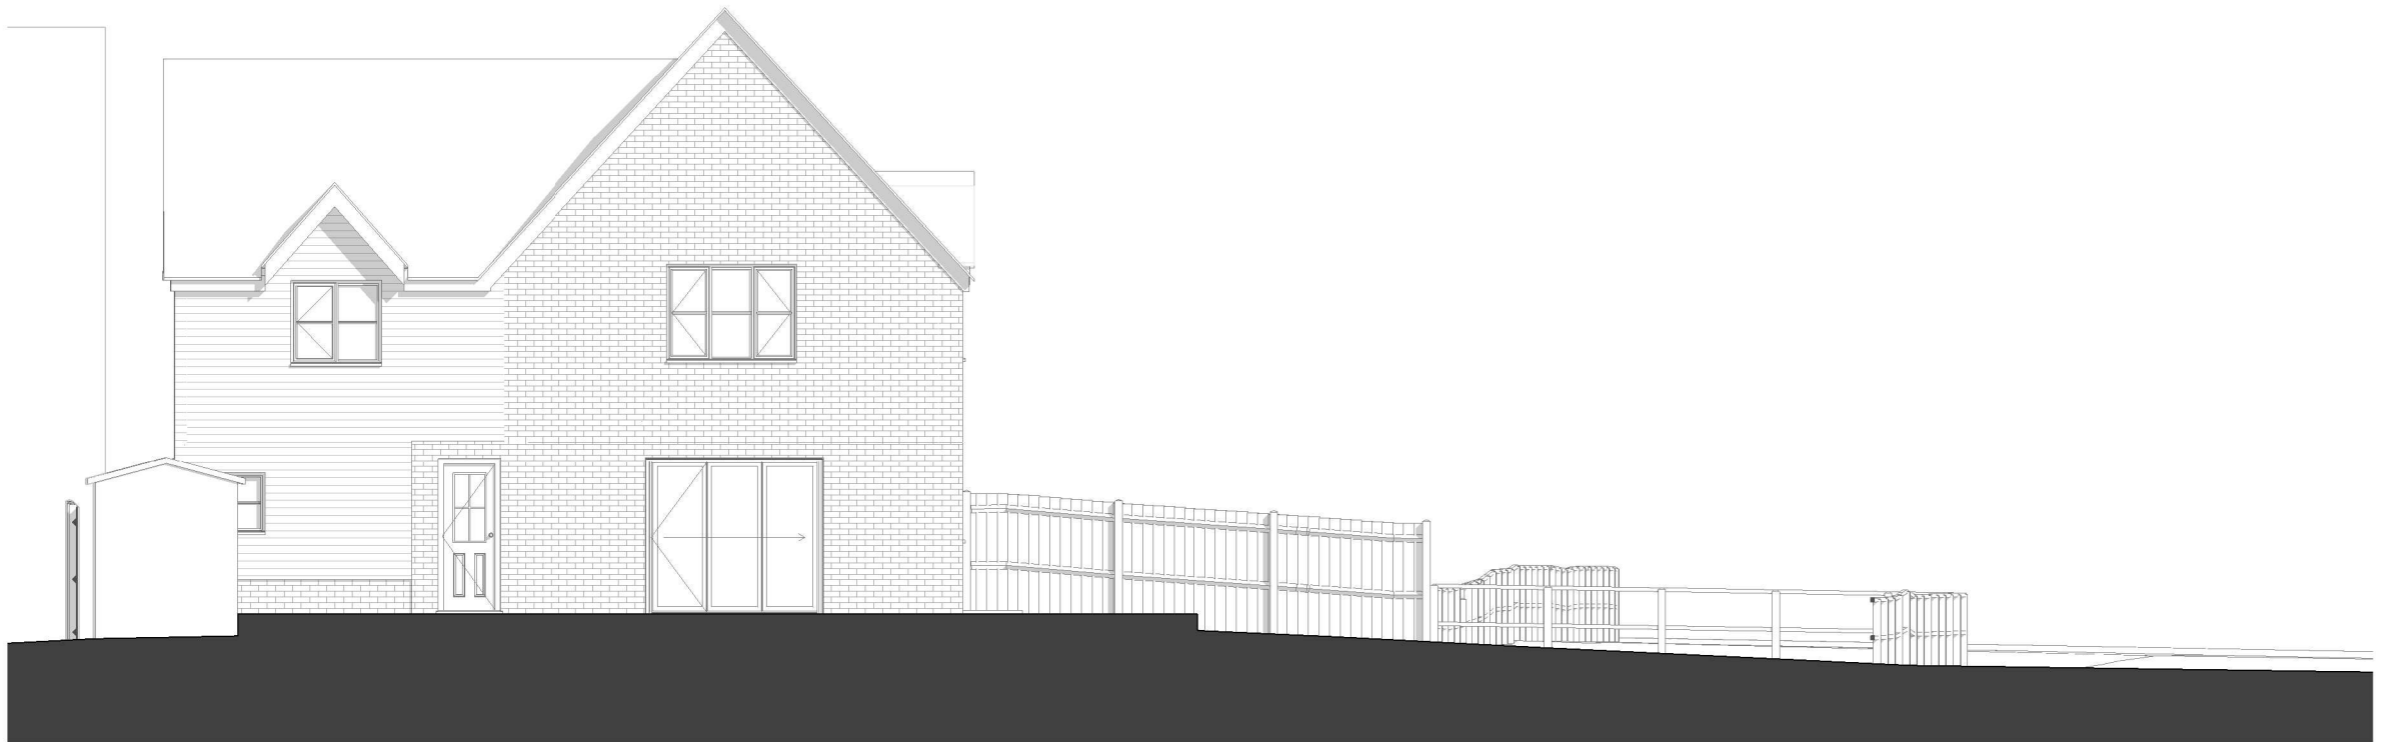

Existing North
 1 : 100

Existing South
 1 : 100

Rev.	Date	Description	Drawn

Palmer+Partners

Stephen and Sam Hawkins
 Foxglove House, 3 Oakhall Court, Oakley, HP18 9UE

23022 EX 200

Existing Elevations - North and South
 Scale: 1 : 100 @A3
 Date: 06/09/23
 Drawn by: EP